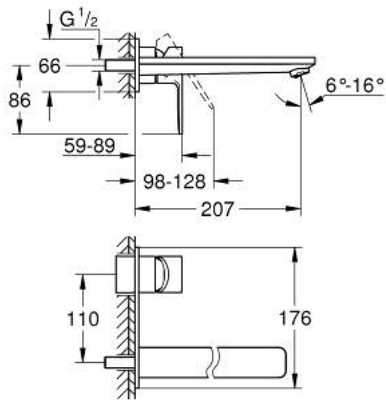

23 444 AL1 LINEARE 2-HOLE BASIN MIXER L-SIZE

PRODUCT DESCRIPTION

- Colour: brushed hard graphite
- wall mounted
- trim set for use with rough-in set 23 571 000 / 32 635 000
- without concealed body
- metal rosette
- GROHE LongLife finish
- GROHE EcoJoy - less water, perfect flow
- maximum flow rate (at 3 bar): 5 l/min
- GROHE AquaGuide adjustable mousseur
- centre distance 110 mm
- projection 207 mm

23 444 AL1 LINEARE 2-HOLE BASIN MIXER L-SIZE

SPARE PARTS, March 2019 – now

1: Lever (Spare part-nr. 46982AL0)

2: Flow straightener (Spare part-nr. 46837AL0)

3: Extension (Spare part-nr. 46943000)*

* Optional accessories