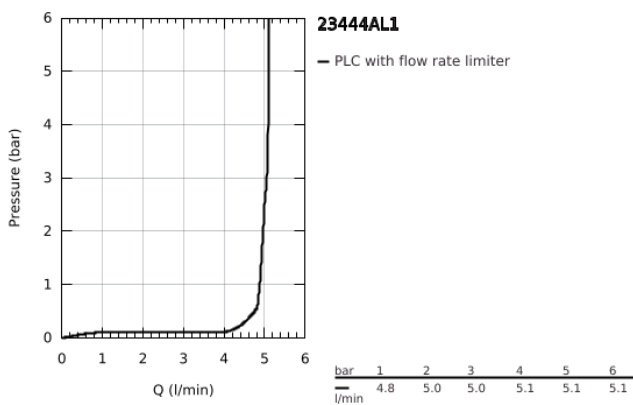

23 444 AL1 LINEARE 2-HOLE BASIN MIXER L-SIZE

PRODUCT DESCRIPTION

- Colour: brushed hard graphite
- wall mounted
- trim set for use with rough-in set 23 571 000 / 32 635 000
- without concealed body
- metal rosette
- GROHE LongLife finish
- GROHE EcoJoy - less water, perfect flow
- maximum flow rate (at 3 bar): 5 l/min
- GROHE AquaGuide adjustable mousseur
- centre distance 110 mm
- projection 207 mm

23 444 AL1 LINEARE 2-HOLE BASIN MIXER L-SIZE

SPARE PARTS, March 2019 – now

1: Lever (Spare part-nr. 46982AL0)

2: Flow straightener (Spare part-nr. 46837AL0)

3: Extension (Spare part-nr. 46943000)*

* Optional accessories