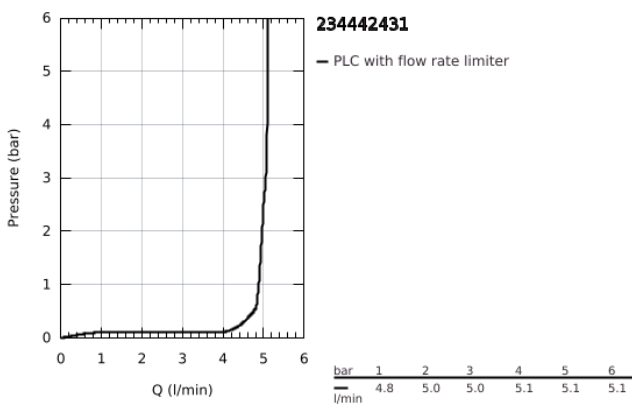

23 444 243 1 **LINEARE 2-HOLE BASIN MIXER**  
**L-SIZE**

**PRODUCT DESCRIPTION**

- Colour: matte black
- wall mounted
- trim set for use with rough-in set 23 571 000 / 32 635 000
- without concealed body
- metal rosette
- GROHE LongLife finish
- GROHE EcoJoy - less water, perfect flow
- maximum flow rate (at 3 bar): 5 l/min
- GROHE AquaGuide adjustable mousseur
- centre distance 110 mm
- projection 207 mm

## 23 444 243 1 LINEARE 2-HOLE BASIN MIXER L-SIZE