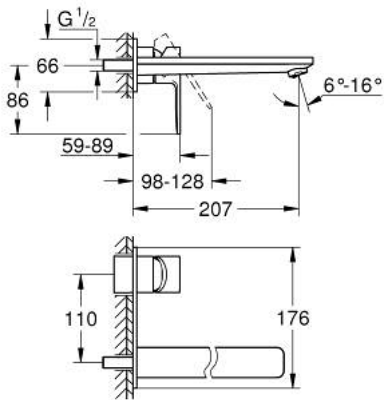

23 444 243 1 **LINEARE 2-HOLE BASIN MIXER**  
**L-SIZE**

**PRODUCT DESCRIPTION**

- Colour: matte black
- wall mounted
- trim set for use with rough-in set 23 571 000 / 32 635 000
- without concealed body
- metal rosette
- GROHE LongLife finish
- GROHE EcoJoy - less water, perfect flow
- maximum flow rate (at 3 bar): 5 l/min
- GROHE AquaGuide adjustable mousseur
- centre distance 110 mm
- projection 207 mm

## 23 444 243 1 LINEARE 2-HOLE BASIN MIXER L-SIZE

### SPARE PARTS, May 2024 – now

1: Lever (Spare part-nr. 469822430)

2: Flow straightener (Spare part-nr. 468372430)

3: Extension (Spare part-nr. 46943000)\*

\* Optional accessories