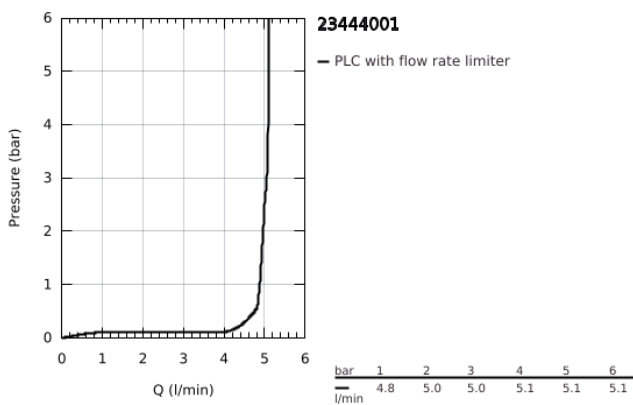

23 444 001 **LINEARE 2-HOLE BASIN MIXER**
L-SIZE

PRODUCT DESCRIPTION

- Colour: chrome
- wall mounted
- trim set for use with rough-in set 23 571 000 / 32 635 000
- without concealed body
- metal rosette
- GROHE LongLife finish
- GROHE EcoJoy - less water, perfect flow
- maximum flow rate (at 3 bar): 5 l/min
- GROHE AquaGuide adjustable mousseur
- centre distance 110 mm
- projection 207 mm

23 444 001 **LINEARE 2-HOLE BASIN MIXER**
L-SIZE

SPARE PARTS, August 2016 – now

1: Lever (Spare part-nr. 46982000)

2: Flow straightener (Spare part-nr. 46837000)

3: Extension (Spare part-nr. 46943000)*

* Optional accessories