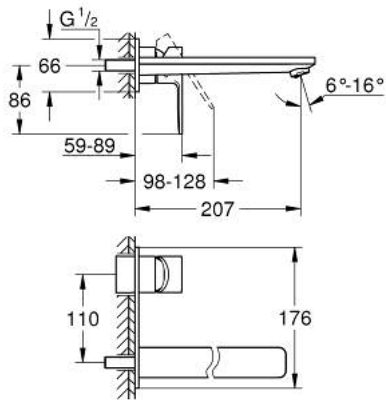

23 444 001 **LINEARE 2-HOLE BASIN MIXER**
L-SIZE

PRODUCT DESCRIPTION

- Colour: chrome
- wall mounted
- trim set for use with rough-in set 23 571 000 / 32 635 000
- without concealed body
- metal rosette
- GROHE LongLife finish
- GROHE EcoJoy - less water, perfect flow
- maximum flow rate (at 3 bar): 5 l/min
- GROHE AquaGuide adjustable mousseur
- centre distance 110 mm
- projection 207 mm

23 444 001 **LINEARE 2-HOLE BASIN MIXER**
L-SIZE

SPARE PARTS, August 2016 – now

1: Lever (Spare part-nr. 46982000)

2: Flow straightener (Spare part-nr. 46837000)

3: Extension (Spare part-nr. 46943000)*

* Optional accessories