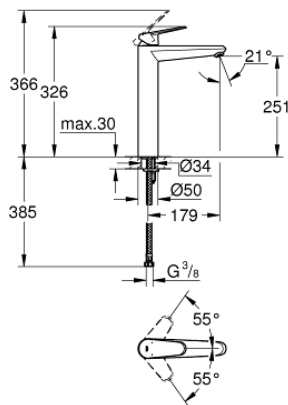

23 432 000 **EURODISC COSMOPOLITAN SINGLE-LEVER BASIN MIXER 1/2"**
XL-SIZE

PRODUCT DESCRIPTION

- Colour: chrome
- for free-standing basins
- GROHE SilkMove 35 mm ceramic cartridge
- adjustable flow rate limiter
- GROHE LongLife finish
- GROHE EcoJoy - less water, perfect flow
- maximum flow rate (at 3 bar): 5 l/min
- SpeedClean mousseur
- GROHE FastFixation Plus installation system
- smooth body
- flexible connection hoses

23 432 000 **EURODISC COSMOPOLITAN SINGLE-LEVER BASIN MIXER 1/2"**
XL-SIZE

SPARE PARTS, August 2013 – now

- 1: Lever (Spare part-nr. 46738000)
- 2: Cap (Spare part-nr. 46492000)
- 3: Screw coupling (Spare part-nr. 46460000)
- 4: Cartridge (Spare part-nr. 46374000)
- 5: Mousseur (Spare part-nr. 48159000)
- 6: Shank mounting kit (Spare part-nr. 46645000)
- 7: Temperature limiter (Spare part-nr. 46375000)*
- 8: Socket Spanner (Spare part-nr. 19332000)*
- 9: Mounting wrench (Spare part-nr. 19017000)*
- * Optional accessories