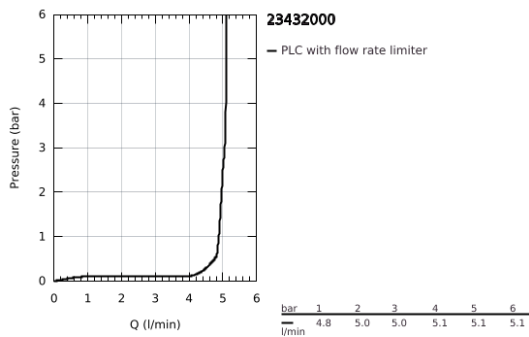

23 432 000 **EURODISC COSMOPOLITAN SINGLE-LEVER BASIN MIXER 1/2"**
XL-SIZE

PRODUCT DESCRIPTION

- Colour: chrome
- for free-standing basins
- GROHE SilkMove 35 mm ceramic cartridge
- adjustable flow rate limiter
- GROHE LongLife finish
- GROHE EcoJoy - less water, perfect flow
- maximum flow rate (at 3 bar): 5 l/min
- SpeedClean mousseur
- GROHE FastFixation Plus installation system
- smooth body
- flexible connection hoses

23 432 000 **EURODISC COSMOPOLITAN SINGLE-LEVER BASIN MIXER 1/2"**
XL-SIZE

SPARE PARTS, August 2013 – now

- 1: Lever (Spare part-nr. 46738000)
- 2: Cap (Spare part-nr. 46492000)
- 3: Screw coupling (Spare part-nr. 46460000)
- 4: Cartridge (Spare part-nr. 46374000)
- 5: Mousseur (Spare part-nr. 48159000)
- 6: Shank mounting kit (Spare part-nr. 46645000)
- 7: Temperature limiter (Spare part-nr. 46375000)*
- 8: Socket Spanner (Spare part-nr. 19332000)*
- 9: Mounting wrench (Spare part-nr. 19017000)*
- * Optional accessories