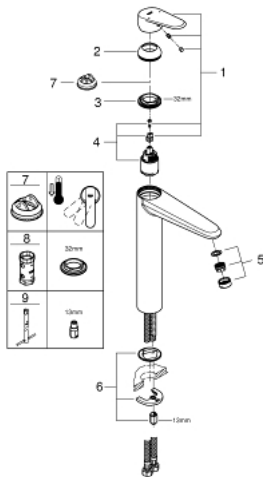

23 432 000 **EURODISC COSMOPOLITAN SINGLE-LEVER BASIN MIXER 1/2"**
XL-SIZE

PRODUCT DESCRIPTION

- Colour: chrome
- for free-standing basins
- GROHE SilkMove 35 mm ceramic cartridge
- adjustable flow rate limiter
- GROHE LongLife finish
- GROHE EcoJoy - less water, perfect flow
- maximum flow rate (at 3 bar): 5 l/min
- SpeedClean mousseur
- GROHE FastFixation Plus installation system
- smooth body
- flexible connection hoses

23 432 000 **EURODISC COSMOPOLITAN SINGLE-LEVER BASIN MIXER 1/2"**
XL-SIZE

SPARE PARTS, August 2013 – now

- 1: Lever (Spare part-nr. 46738000)
- 2: Cap (Spare part-nr. 46492000)
- 3: Screw coupling (Spare part-nr. 46460000)
- 4: Cartridge (Spare part-nr. 46374000)
- 5: Mousseur (Spare part-nr. 48159000)
- 6: Shank mounting kit (Spare part-nr. 46645000)
- 7: Temperature limiter (Spare part-nr. 46375000)*
- 8: Socket Spanner (Spare part-nr. 19332000)*
- 9: Mounting wrench (Spare part-nr. 19017000)*
- * Optional accessories