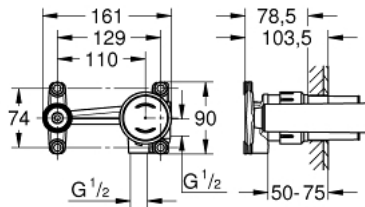

23 429 000 JOYSTICK MIXER 1/2", CONCEALED BODY

PRODUCT DESCRIPTION

- for 2-hole basin mixers
- without finishing trim set
- GROHE FeatherControl Joystick cartridge
- wall installation
- includes mounting template
- DR-brass
- with sealing sleeve

23 429 000 **JOYSTICK MIXER 1/2", CONCEALED BODY**

SPARE PARTS, August 2013 – now

1: Cartridge (Spare part-nr. 46907000)