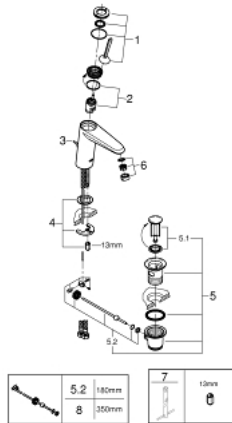

23 427 000 **EURODISC JOY SINGLE-LEVER BASIN MIXER 1/2"**
M-SIZE

PRODUCT DESCRIPTION

- Colour: chrome
- GROHE FeatherControl Joystick cartridge
- GROHE LongLife finish
- GROHE EcoJoy - less water, perfect flow
- maximum flow rate (at 3 bar): 5 l/min
- SpeedClean mousseur
- GROHE FastFixation Plus installation system
- pop-up waste set 1 1/4"
- flexible connection hoses

23 427 000 **EURODISC JOY SINGLE-LEVER BASIN MIXER 1/2"**
M-SIZE

SPARE PARTS, August 2013 – now

- 1: Lever (Spare part-nr. 46906000)
- 2: Cartridge (Spare part-nr. 46907000)
- 3: Pop-up rod (Spare part-nr. 46739000)
- 4: Shank mounting kit (Spare part-nr. 46645000)
- 5: Waste set 1 1/4" (Spare part-nr. 28910000)
- 5.1: Plug (Spare part-nr. 07182000)
- 5.2: Eccentric rod (Spare part-nr. 07052000)
- 6: Mousseur (Spare part-nr. 48159000)
- 7: Mounting wrench (Spare part-nr. 19017000)*
- 8: Eccentric rod (Spare part-nr. 07341000)*