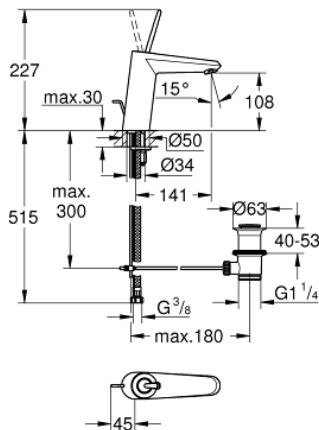

23 427 000 **EURODISC JOY SINGLE-LEVER BASIN MIXER 1/2"**
M-SIZE

PRODUCT DESCRIPTION

- Colour: chrome
- GROHE FeatherControl Joystick cartridge
- GROHE LongLife finish
- GROHE EcoJoy - less water, perfect flow
- maximum flow rate (at 3 bar): 5 l/min
- SpeedClean mousseur
- GROHE FastFixation Plus installation system
- pop-up waste set 1 1/4"
- flexible connection hoses

23 427 000 **EURODISC JOY SINGLE-LEVER BASIN MIXER 1/2"**
M-SIZE

SPARE PARTS, August 2013 – now

- 1: Lever (Spare part-nr. 46906000)
- 2: Cartridge (Spare part-nr. 46907000)
- 3: Pop-up rod (Spare part-nr. 46739000)
- 4: Shank mounting kit (Spare part-nr. 46645000)
- 5: Waste set 1 1/4" (Spare part-nr. 28910000)
- 5.1: Plug (Spare part-nr. 07182000)
- 5.2: Eccentric rod (Spare part-nr. 07052000)
- 6: Mousseur (Spare part-nr. 48159000)
- 7: Mounting wrench (Spare part-nr. 19017000)*
- 8: Eccentric rod (Spare part-nr. 07341000)*