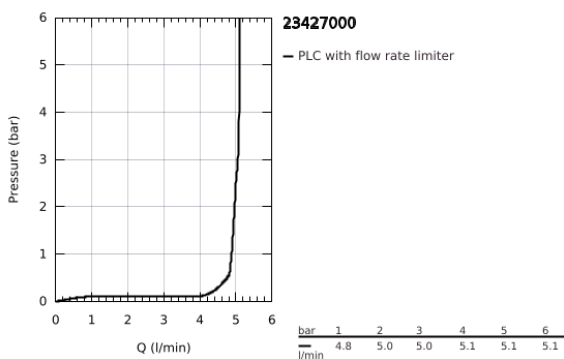

23 427 000 **EURODISC JOY SINGLE-LEVER BASIN MIXER 1/2"**
M-SIZE

PRODUCT DESCRIPTION

- Colour: chrome
- GROHE FeatherControl Joystick cartridge
- GROHE LongLife finish
- GROHE EcoJoy - less water, perfect flow
- maximum flow rate (at 3 bar): 5 l/min
- SpeedClean mousseur
- GROHE FastFixation Plus installation system
- pop-up waste set 1 1/4"
- flexible connection hoses

23 427 000 **EURODISC JOY SINGLE-LEVER BASIN MIXER 1/2"**
M-SIZE

SPARE PARTS, August 2013 – now

- 1: Lever (Spare part-nr. 46906000)
- 2: Cartridge (Spare part-nr. 46907000)
- 3: Pop-up rod (Spare part-nr. 46739000)
- 4: Shank mounting kit (Spare part-nr. 46645000)
- 5: Waste set 1 1/4" (Spare part-nr. 28910000)
- 5.1: Plug (Spare part-nr. 07182000)
- 5.2: Eccentric rod (Spare part-nr. 07052000)
- 6: Mousseur (Spare part-nr. 48159000)
- 7: Mounting wrench (Spare part-nr. 19017000)*
- 8: Eccentric rod (Spare part-nr. 07341000)*