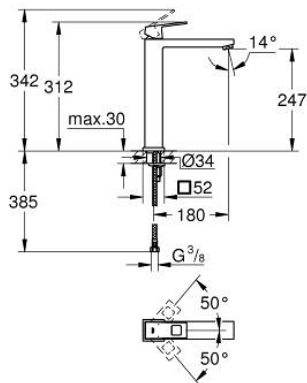

23 406 DC0 EUROCUBE SINGLE-LEVER BASIN MIXER 1/2" XL-SIZE

PRODUCT DESCRIPTION

- Colour: supersteel
- for free-standing basins
- GROHE SilkMove 28 mm ceramic cartridge
- temperature limiter
- GROHE LongLife finish
- GROHE EcoJoy - less water, perfect flow
- maximum flow rate (at 3 bar): 5 l/min
- GROHE FastFixation Plus installation system
- smooth body
- flexible connection hoses

23 406 DC0 **EUROCUBE SINGLE-LEVER BASIN MIXER 1/2"**
XL-SIZE

SPARE PARTS, July 2018 – now

- 1: Lever (Spare part-nr. 46786DC0)
 - 2: Fitting ring (Spare part-nr. 46715000)
 - 3: Cartridge (Spare part-nr. 46580000)
 - 4: Mousseur (Spare part-nr. 48159DC0)
 - 5: Shank mounting kit (Spare part-nr. 46645000)
 - 6: Mounting wrench (Spare part-nr. 19017000)*
- * Optional accessories