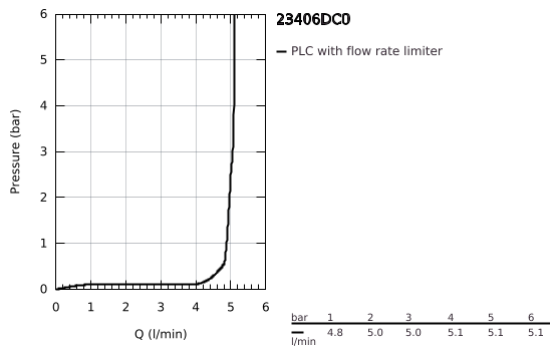

23 406 DC0 EUROCUBE SINGLE-LEVER BASIN MIXER 1/2" XL-SIZE

PRODUCT DESCRIPTION

- Colour: supersteel
- for free-standing basins
- GROHE SilkMove 28 mm ceramic cartridge
- temperature limiter
- GROHE LongLife finish
- GROHE EcoJoy - less water, perfect flow
- maximum flow rate (at 3 bar): 5 l/min
- GROHE FastFixation Plus installation system
- smooth body
- flexible connection hoses

23 406 DC0 **EUROCUBE SINGLE-LEVER BASIN MIXER 1/2"**
XL-SIZE

SPARE PARTS, July 2018 – now

- 1: Lever (Spare part-nr. 46786DC0)
 - 2: Fitting ring (Spare part-nr. 46715000)
 - 3: Cartridge (Spare part-nr. 46580000)
 - 4: Mousseur (Spare part-nr. 48159DC0)
 - 5: Shank mounting kit (Spare part-nr. 46645000)
 - 6: Mounting wrench (Spare part-nr. 19017000)*
- * Optional accessories