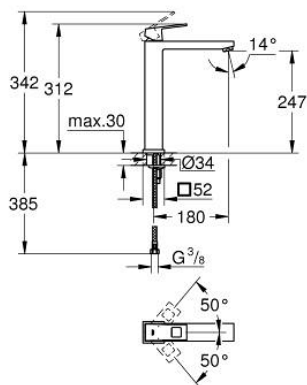

23 406 AL0 EUROCUBE SINGLE-LEVER BASIN MIXER 1/2" XL-SIZE

PRODUCT DESCRIPTION

- Colour: brushed hard graphite
- for free-standing basins
- GROHE SilkMove 28 mm ceramic cartridge
- temperature limiter
- GROHE LongLife finish
- GROHE EcoJoy - less water, perfect flow
- maximum flow rate (at 3 bar): 5 l/min
- GROHE FastFixation Plus installation system
- smooth body
- flexible connection hoses

23 406 AL0 **EUROCUBE SINGLE-LEVER BASIN MIXER 1/2"**
XL-SIZE

SPARE PARTS, March 2019 – now

- 1: Lever (Spare part-nr. 46786AL0)
 - 2: Fitting ring (Spare part-nr. 46715000)
 - 3: Cartridge (Spare part-nr. 46580000)
 - 4: Mousseur (Spare part-nr. 48159AL0)
 - 5: Shank mounting kit (Spare part-nr. 46645000)
 - 6: Mounting wrench (Spare part-nr. 19017000)*
- * Optional accessories