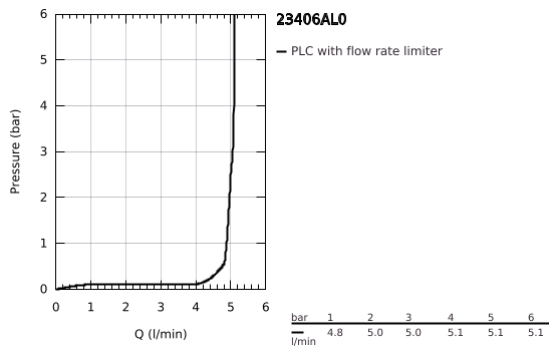

23 406 AL0 EUROCUBE SINGLE-LEVER BASIN MIXER 1/2" XL-SIZE

PRODUCT DESCRIPTION

- Colour: brushed hard graphite
- for free-standing basins
- GROHE SilkMove 28 mm ceramic cartridge
- temperature limiter
- GROHE LongLife finish
- GROHE EcoJoy - less water, perfect flow
- maximum flow rate (at 3 bar): 5 l/min
- GROHE FastFixation Plus installation system
- smooth body
- flexible connection hoses

23 406 AL0 **EUROCUBE SINGLE-LEVER BASIN MIXER 1/2"**
XL-SIZE

SPARE PARTS, March 2019 – now

- 1: Lever (Spare part-nr. 46786AL0)
 - 2: Fitting ring (Spare part-nr. 46715000)
 - 3: Cartridge (Spare part-nr. 46580000)
 - 4: Mousseur (Spare part-nr. 48159AL0)
 - 5: Shank mounting kit (Spare part-nr. 46645000)
 - 6: Mounting wrench (Spare part-nr. 19017000)*
- * Optional accessories