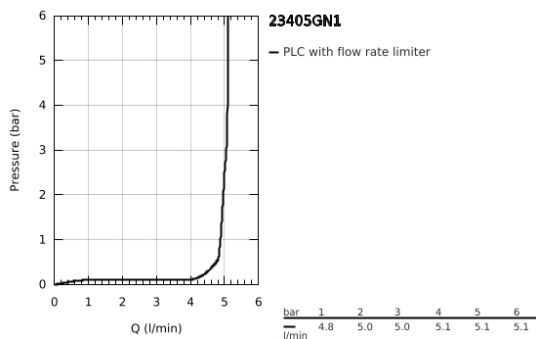

23 405 GN1 **LINEARE SINGLE-LEVER BASIN MIXER 1/2"**
XL-SIZE

PRODUCT DESCRIPTION

- Colour: brushed cool sunrise
- for free-standing basins
- GROHE SilkMove 28 mm ceramic cartridge
- with temperature limiter
- GROHE LongLife finish
- GROHE EcoJoy - less water, perfect flow
- maximum flow rate (at 3 bar): 5 l/min
- SpeedClean mousseur
- GROHE FastFixation Plus installation system
- smooth body
- flexible connection hoses

23 405 GN1 LINEARE SINGLE-LEVER BASIN MIXER 1/2" XL-SIZE

SPARE PARTS, November 2024 – now

- 1: lever (Spare part-nr. 46980GN0)
- 2: Cap (Spare part-nr. 46581GN0)
- 3: Fitting ring (Spare part-nr. 07419000)
- 4: Cartridge (Spare part-nr. 46580000)
- 5: flow control (Spare part-nr. 48159GN0)
- 6: Shank mounting kit (Spare part-nr. 46645000)
- 7: Mounting wrench (Spare part-nr. 19017000)*