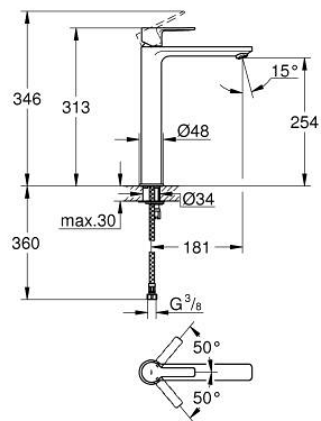

23 405 GN1 **LINEARE SINGLE-LEVER BASIN MIXER 1/2"**
XL-SIZE

PRODUCT DESCRIPTION

- Colour: brushed cool sunrise
- for free-standing basins
- GROHE SilkMove 28 mm ceramic cartridge
- with temperature limiter
- GROHE LongLife finish
- GROHE EcoJoy - less water, perfect flow
- maximum flow rate (at 3 bar): 5 l/min
- SpeedClean mousseur
- GROHE FastFixation Plus installation system
- smooth body
- flexible connection hoses

23 405 GN1 LINEARE SINGLE-LEVER BASIN MIXER 1/2" XL-SIZE

SPARE PARTS, November 2024 – now

- 1: lever (Spare part-nr. 46980GN0)
- 2: Cap (Spare part-nr. 46581GN0)
- 3: Fitting ring (Spare part-nr. 07419000)
- 4: Cartridge (Spare part-nr. 46580000)
- 5: flow control (Spare part-nr. 48159GN0)
- 6: Shank mounting kit (Spare part-nr. 46645000)
- 7: Mounting wrench (Spare part-nr. 19017000)*