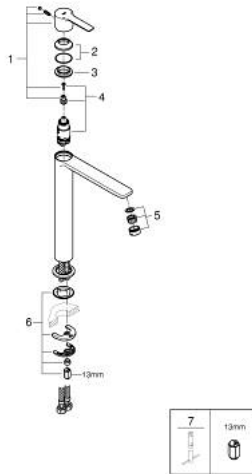

23 405 GN1 **LINEARE SINGLE-LEVER BASIN MIXER 1/2"**
XL-SIZE

PRODUCT DESCRIPTION

- Colour: brushed cool sunrise
- for free-standing basins
- GROHE SilkMove 28 mm ceramic cartridge
- with temperature limiter
- GROHE LongLife finish
- GROHE EcoJoy - less water, perfect flow
- maximum flow rate (at 3 bar): 5 l/min
- SpeedClean mousseur
- GROHE FastFixation Plus installation system
- smooth body
- flexible connection hoses

23 405 GN1 LINEARE SINGLE-LEVER BASIN MIXER 1/2" XL-SIZE

SPARE PARTS, November 2024 – now

- 1: lever (Spare part-nr. 46980GN0)
- 2: Cap (Spare part-nr. 46581GN0)
- 3: Fitting ring (Spare part-nr. 07419000)
- 4: Cartridge (Spare part-nr. 46580000)
- 5: flow control (Spare part-nr. 48159GN0)
- 6: Shank mounting kit (Spare part-nr. 46645000)
- 7: Mounting wrench (Spare part-nr. 19017000)*