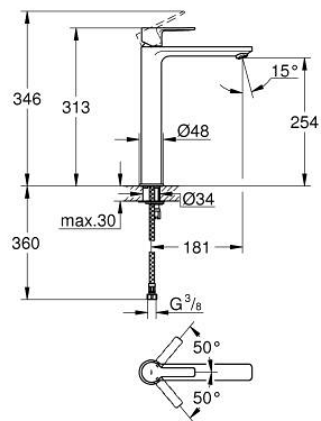

23 405 DL1 **LINEARE SINGLE-LEVER BASIN MIXER 1/2"**  
**XL-SIZE**

**PRODUCT DESCRIPTION**

- Colour: brushed warm sunset
- for free-standing basins
- GROHE SilkMove 28 mm ceramic cartridge
- with temperature limiter
- GROHE LongLife finish
- GROHE EcoJoy - less water, perfect flow
- maximum flow rate (at 3 bar): 5 l/min
- SpeedClean mousseur
- GROHE FastFixation Plus installation system
- smooth body
- flexible connection hoses

## 23 405 DL1 LINEARE SINGLE-LEVER BASIN MIXER 1/2" XL-SIZE

### SPARE PARTS, November 2024 – now

- 1: lever (Spare part-nr. 46980DL0)
- 2: Cap (Spare part-nr. 46581DL0)
- 3: Fitting ring (Spare part-nr. 07419000)
- 4: Cartridge (Spare part-nr. 46580000)
- 5: flow control (Spare part-nr. 48159DL0)
- 6: Shank mounting kit (Spare part-nr. 46645000)
- 7: Mounting wrench (Spare part-nr. 19017000)\*