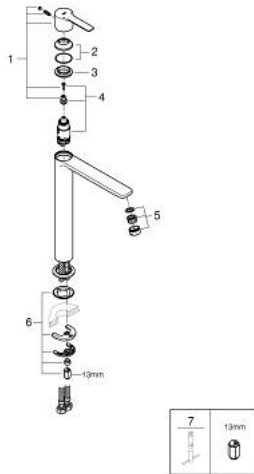

23 405 DL1 **LINEARE SINGLE-LEVER BASIN MIXER 1/2"**  
**XL-SIZE**

**PRODUCT DESCRIPTION**

- Colour: brushed warm sunset
- for free-standing basins
- GROHE SilkMove 28 mm ceramic cartridge
- with temperature limiter
- GROHE LongLife finish
- GROHE EcoJoy - less water, perfect flow
- maximum flow rate (at 3 bar): 5 l/min
- SpeedClean mousseur
- GROHE FastFixation Plus installation system
- smooth body
- flexible connection hoses

## 23 405 DL1 LINEARE SINGLE-LEVER BASIN MIXER 1/2" XL-SIZE

### SPARE PARTS, November 2024 – now

- 1: lever (Spare part-nr. 46980DL0)
- 2: Cap (Spare part-nr. 46581DL0)
- 3: Fitting ring (Spare part-nr. 07419000)
- 4: Cartridge (Spare part-nr. 46580000)
- 5: flow control (Spare part-nr. 48159DL0)
- 6: Shank mounting kit (Spare part-nr. 46645000)
- 7: Mounting wrench (Spare part-nr. 19017000)\*