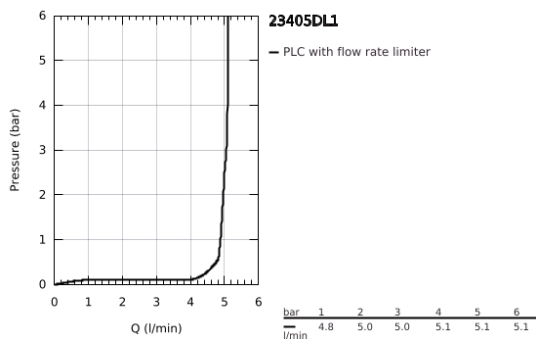

23 405 DL1 **LINEARE SINGLE-LEVER BASIN MIXER 1/2"**  
**XL-SIZE**

**PRODUCT DESCRIPTION**

- Colour: brushed warm sunset
- for free-standing basins
- GROHE SilkMove 28 mm ceramic cartridge
- with temperature limiter
- GROHE LongLife finish
- GROHE EcoJoy - less water, perfect flow
- maximum flow rate (at 3 bar): 5 l/min
- SpeedClean mousseur
- GROHE FastFixation Plus installation system
- smooth body
- flexible connection hoses

## 23 405 DL1 LINEARE SINGLE-LEVER BASIN MIXER 1/2" XL-SIZE