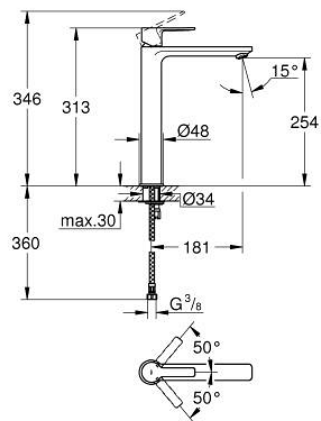

23 405 DC1 LINEARE SINGLE-LEVER BASIN MIXER 1/2" XL-SIZE

PRODUCT DESCRIPTION

- Colour: supersteel
- for free-standing basins
- GROHE SilkMove 28 mm ceramic cartridge
- with temperature limiter
- GROHE LongLife finish
- GROHE EcoJoy - less water, perfect flow
- maximum flow rate (at 3 bar): 5 l/min
- SpeedClean mousseur
- GROHE FastFixation Plus installation system
- smooth body
- flexible connection hoses

23 405 DC1 LINEARE SINGLE-LEVER BASIN MIXER 1/2" XL-SIZE

SPARE PARTS, September 2016 – now

- 1: Lever (Spare part-nr. 46980DC0)
- 2: Cap (Spare part-nr. 46581DC0)
- 3: Fitting ring (Spare part-nr. 07419000)
- 4: Cartridge (Spare part-nr. 46580000)
- 5: Mousseur (Spare part-nr. 48159DC0)
- 6: Shank mounting kit (Spare part-nr. 46645000)
- 7: Mounting wrench (Spare part-nr. 19017000)*