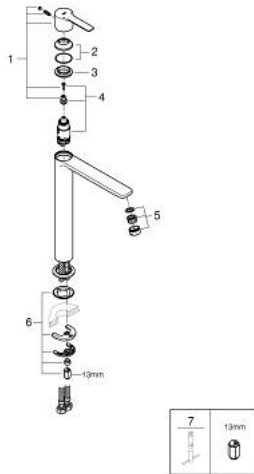

23 405 DC1 LINEARE SINGLE-LEVER BASIN MIXER 1/2" XL-SIZE

PRODUCT DESCRIPTION

- Colour: supersteel
- for free-standing basins
- GROHE SilkMove 28 mm ceramic cartridge
- with temperature limiter
- GROHE LongLife finish
- GROHE EcoJoy - less water, perfect flow
- maximum flow rate (at 3 bar): 5 l/min
- SpeedClean mousseur
- GROHE FastFixation Plus installation system
- smooth body
- flexible connection hoses

23 405 DC1 LINEARE SINGLE-LEVER BASIN MIXER 1/2" XL-SIZE

SPARE PARTS, September 2016 – now

- 1: Lever (Spare part-nr. 46980DC0)
- 2: Cap (Spare part-nr. 46581DC0)
- 3: Fitting ring (Spare part-nr. 07419000)
- 4: Cartridge (Spare part-nr. 46580000)
- 5: Mousseur (Spare part-nr. 48159DC0)
- 6: Shank mounting kit (Spare part-nr. 46645000)
- 7: Mounting wrench (Spare part-nr. 19017000)*