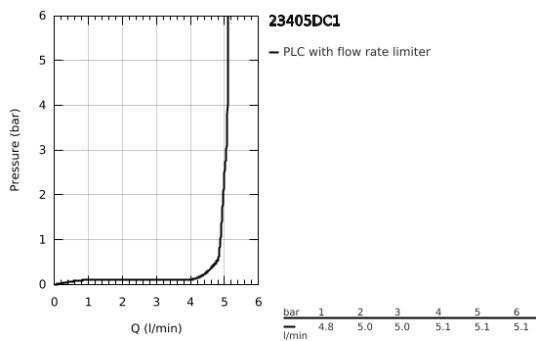

23 405 DC1 **LINEARE SINGLE-LEVER BASIN MIXER 1/2"**
XL-SIZE

PRODUCT DESCRIPTION

- Colour: supersteel
- for free-standing basins
- GROHE SilkMove 28 mm ceramic cartridge
- with temperature limiter
- GROHE LongLife finish
- AquaCalibrator
- maximum flow rate (at 3 bar): 5 l/min
- SpeedClean mousseur
- FastFixation Plus rapid installation system
- smooth body
- flexible connection hoses

23 405 DC1 LINEARE SINGLE-LEVER BASIN MIXER 1/2" XL-SIZE

SPARE PARTS, September 2016 – now

- 1: Lever (Spare part-nr. 46980DC0)
- 2: Cap (Spare part-nr. 46581DC0)
- 3: Fitting ring (Spare part-nr. 07419000)
- 4: Cartridge (Spare part-nr. 46580000)
- 5: Mousseur (Spare part-nr. 48159DC0)
- 6: Shank mounting kit (Spare part-nr. 46645000)
- 7: Mounting wrench (Spare part-nr. 19017000)*