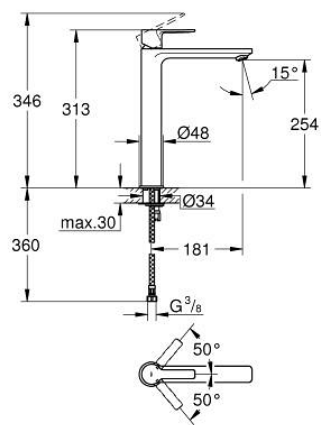

23 405 DC1 **LINEARE SINGLE-LEVER BASIN MIXER 1/2"**
XL-SIZE

PRODUCT DESCRIPTION

- Colour: supersteel
- for free-standing basins
- GROHE SilkMove 28 mm ceramic cartridge
- with temperature limiter
- GROHE LongLife finish
- AquaCalibrator
- maximum flow rate (at 3 bar): 5 l/min
- SpeedClean mousseur
- FastFixation Plus rapid installation system
- smooth body
- flexible connection hoses

23 405 DC1 LINEARE SINGLE-LEVER BASIN MIXER 1/2" XL-SIZE

SPARE PARTS, September 2016 – now

- 1: Lever (Spare part-nr. 46980DC0)
- 2: Cap (Spare part-nr. 46581DC0)
- 3: Fitting ring (Spare part-nr. 07419000)
- 4: Cartridge (Spare part-nr. 46580000)
- 5: Mousseur (Spare part-nr. 48159DC0)
- 6: Shank mounting kit (Spare part-nr. 46645000)
- 7: Mounting wrench (Spare part-nr. 19017000)*