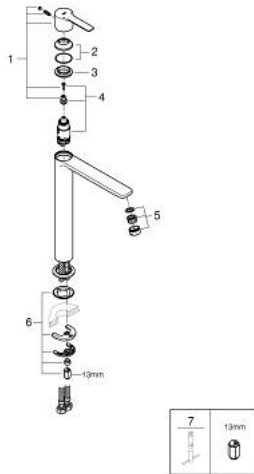

23 405 DC1 **LINEARE SINGLE-LEVER BASIN MIXER 1/2"**
XL-SIZE

PRODUCT DESCRIPTION

- Colour: supersteel
- for free-standing basins
- GROHE SilkMove 28 mm ceramic cartridge
- with temperature limiter
- GROHE LongLife finish
- AquaCalibrator
- maximum flow rate (at 3 bar): 5 l/min
- SpeedClean mousseur
- FastFixation Plus rapid installation system
- smooth body
- flexible connection hoses

23 405 DC1 LINEARE SINGLE-LEVER BASIN MIXER 1/2" XL-SIZE

SPARE PARTS, September 2016 – now

- 1: Lever (Spare part-nr. 46980DC0)
- 2: Cap (Spare part-nr. 46581DC0)
- 3: Fitting ring (Spare part-nr. 07419000)
- 4: Cartridge (Spare part-nr. 46580000)
- 5: Mousseur (Spare part-nr. 48159DC0)
- 6: Shank mounting kit (Spare part-nr. 46645000)
- 7: Mounting wrench (Spare part-nr. 19017000)*