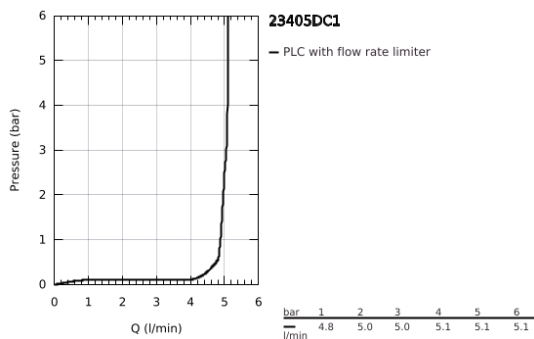

23 405 DC1 LINEARE SINGLE-LEVER BASIN MIXER 1/2" XL-SIZE

PRODUCT DESCRIPTION

- Colour: supersteel
- for free-standing basins
- GROHE SilkMove 28 mm ceramic cartridge
- with temperature limiter
- GROHE LongLife finish
- GROHE EcoJoy - less water, perfect flow
- maximum flow rate (at 3 bar): 5 l/min
- SpeedClean mousseur
- GROHE FastFixation Plus installation system
- smooth body
- flexible connection hoses

23 405 DC1 LINEARE SINGLE-LEVER BASIN MIXER 1/2" XL-SIZE

SPARE PARTS, September 2016 – now

- 1: Lever (Spare part-nr. 46980DC0)
- 2: Cap (Spare part-nr. 46581DC0)
- 3: Fitting ring (Spare part-nr. 07419000)
- 4: Cartridge (Spare part-nr. 46580000)
- 5: Mousseur (Spare part-nr. 48159DC0)
- 6: Shank mounting kit (Spare part-nr. 46645000)
- 7: Mounting wrench (Spare part-nr. 19017000)*