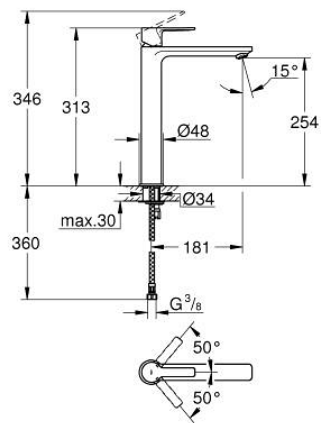

23 405 ALD **LINEARE SINGLE-LEVER BASIN MIXER 1/2"**  
**XL-SIZE**

**PRODUCT DESCRIPTION**

- Colour: brushed hard graphite
- for free-standing basins
- GROHE SilkMove 28 mm ceramic cartridge
- with temperature limiter
- GROHE LongLife finish
- GROHE EcoJoy - less water, perfect flow
- maximum flow rate (at 3 bar): 5 l/min
- SpeedClean mousseur
- GROHE FastFixation Plus installation system
- smooth body
- flexible connection hoses

## 23 405 ALD LINEARE SINGLE-LEVER BASIN MIXER 1/2" XL-SIZE

### SPARE PARTS, April 2020 – now

- 1: Lever (Spare part-nr. 46980AL0)
- 2: Cap (Spare part-nr. 46581AL0)
- 3: Fitting ring (Spare part-nr. 07419000)
- 4: Cartridge (Spare part-nr. 46580000)
- 5: Mousseur (Spare part-nr. 48159AL0)
- 6: Shank mounting kit (Spare part-nr. 46645000)
- 7: Mounting wrench (Spare part-nr. 19017000)\*