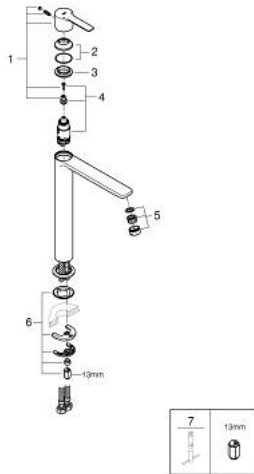

23 405 ALD **LINEARE SINGLE-LEVER BASIN MIXER 1/2"**  
**XL-SIZE**

**PRODUCT DESCRIPTION**

- Colour: brushed hard graphite
- for free-standing basins
- GROHE SilkMove 28 mm ceramic cartridge
- with temperature limiter
- GROHE LongLife finish
- GROHE EcoJoy - less water, perfect flow
- maximum flow rate (at 3 bar): 5 l/min
- SpeedClean mousseur
- GROHE FastFixation Plus installation system
- smooth body
- flexible connection hoses

## 23 405 ALD LINEARE SINGLE-LEVER BASIN MIXER 1/2" XL-SIZE

### SPARE PARTS, April 2020 – now

- 1: Lever (Spare part-nr. 46980AL0)
- 2: Cap (Spare part-nr. 46581AL0)
- 3: Fitting ring (Spare part-nr. 07419000)
- 4: Cartridge (Spare part-nr. 46580000)
- 5: Mousseur (Spare part-nr. 48159AL0)
- 6: Shank mounting kit (Spare part-nr. 46645000)
- 7: Mounting wrench (Spare part-nr. 19017000)\*