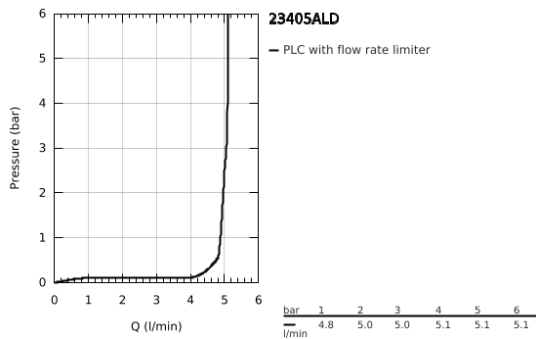

23 405 ALD **LINEARE SINGLE-LEVER BASIN MIXER 1/2"**  
**XL-SIZE**

**PRODUCT DESCRIPTION**

- Colour: brushed hard graphite
- for free-standing basins
- GROHE SilkMove 28 mm ceramic cartridge
- with temperature limiter
- GROHE LongLife finish
- GROHE EcoJoy - less water, perfect flow
- maximum flow rate (at 3 bar): 5 l/min
- SpeedClean mousseur
- GROHE FastFixation Plus installation system
- smooth body
- flexible connection hoses

## 23 405 ALD LINEARE SINGLE-LEVER BASIN MIXER 1/2" XL-SIZE