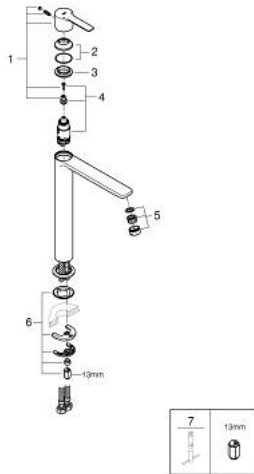

23 405 AL1 LINEARE SINGLE-LEVER BASIN MIXER 1/2"
XL-SIZE

PRODUCT DESCRIPTION

- Colour: brushed hard graphite
- for free-standing basins
- GROHE SilkMove 28 mm ceramic cartridge
- with temperature limiter
- GROHE LongLife finish
- GROHE EcoJoy - less water, perfect flow
- maximum flow rate (at 3 bar): 5 l/min
- SpeedClean mousseur
- GROHE FastFixation Plus installation system
- smooth body
- flexible connection hoses

23 405 AL1 LINEARE SINGLE-LEVER BASIN MIXER 1/2" XL-SIZE

SPARE PARTS, March 2019 – now

- 1: Lever (Spare part-nr. 46980AL0)
- 2: Cap (Spare part-nr. 46581AL0)
- 3: Fitting ring (Spare part-nr. 07419000)
- 4: Cartridge (Spare part-nr. 46580000)
- 5: Mousseur (Spare part-nr. 48159AL0)
- 6: Shank mounting kit (Spare part-nr. 46645000)
- 7: Mounting wrench (Spare part-nr. 19017000)*