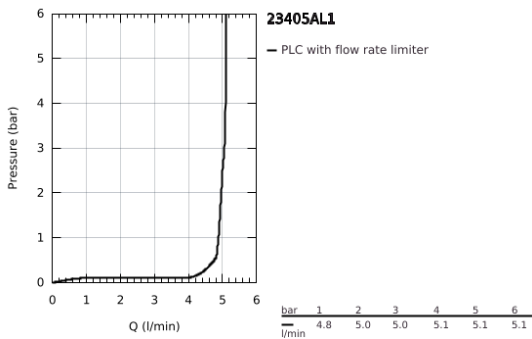

23 405 AL1 LINEARE SINGLE-LEVER BASIN MIXER 1/2"
XL-SIZE

PRODUCT DESCRIPTION

- Colour: brushed hard graphite
- for free-standing basins
- GROHE SilkMove 28 mm ceramic cartridge
- with temperature limiter
- GROHE LongLife finish
- GROHE EcoJoy - less water, perfect flow
- maximum flow rate (at 3 bar): 5 l/min
- SpeedClean mousseur
- GROHE FastFixation Plus installation system
- smooth body
- flexible connection hoses

23 405 AL1 LINEARE SINGLE-LEVER BASIN MIXER 1/2" XL-SIZE

SPARE PARTS, March 2019 – now

- 1: Lever (Spare part-nr. 46980AL0)
- 2: Cap (Spare part-nr. 46581AL0)
- 3: Fitting ring (Spare part-nr. 07419000)
- 4: Cartridge (Spare part-nr. 46580000)
- 5: Mousseur (Spare part-nr. 48159AL0)
- 6: Shank mounting kit (Spare part-nr. 46645000)
- 7: Mounting wrench (Spare part-nr. 19017000)*