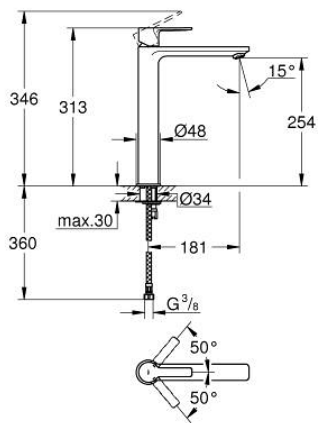

23 405 AL1 LINEARE SINGLE-LEVER BASIN MIXER 1/2"
XL-SIZE

PRODUCT DESCRIPTION

- Colour: brushed hard graphite
- for free-standing basins
- GROHE SilkMove 28 mm ceramic cartridge
- with temperature limiter
- GROHE LongLife finish
- GROHE EcoJoy - less water, perfect flow
- maximum flow rate (at 3 bar): 5 l/min
- SpeedClean mousseur
- GROHE FastFixation Plus installation system
- smooth body
- flexible connection hoses

23 405 AL1 LINEARE SINGLE-LEVER BASIN MIXER 1/2" XL-SIZE

SPARE PARTS, March 2019 – now

- 1: Lever (Spare part-nr. 46980AL0)
- 2: Cap (Spare part-nr. 46581AL0)
- 3: Fitting ring (Spare part-nr. 07419000)
- 4: Cartridge (Spare part-nr. 46580000)
- 5: Mousseur (Spare part-nr. 48159AL0)
- 6: Shank mounting kit (Spare part-nr. 46645000)
- 7: Mounting wrench (Spare part-nr. 19017000)*