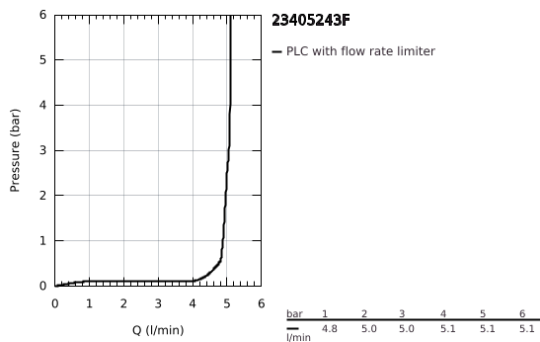

23 405 243 F **LINEARE SINGLE-LEVER BASIN MIXER 1/2"**
XL-SIZE

PRODUCT DESCRIPTION

- Colour: matte black
- for free-standing basins
- GROHE SilkMove 28 mm ceramic cartridge
- with temperature limiter
- SpeedClean mousseur 5.0 l/min
- GROHE FastFixation Plus installation system
- smooth body
- flexible connection hoses

23 405 243 F LINEARE SINGLE-LEVER BASIN MIXER 1/2" XL-SIZE

SPARE PARTS, May 2024 – now

- 1: lever (Spare part-nr. 469802430)
- 2: Cap (Spare part-nr. 465812430)
- 3: Fitting ring (Spare part-nr. 07419000)
- 4: Cartridge (Spare part-nr. 46580000)
- 5: Mousseur (Spare part-nr. 481592430)
- 6: Shank mounting kit (Spare part-nr. 46645000)
- 7: Mounting wrench (Spare part-nr. 19017000)*