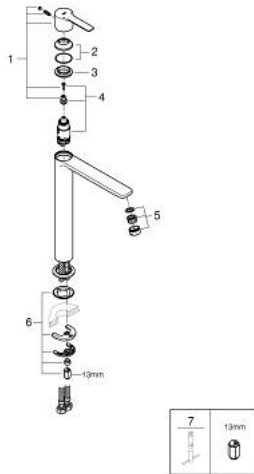

23 405 243 F **LINEARE SINGLE-LEVER BASIN MIXER 1/2"**  
**XL-SIZE**

**PRODUCT DESCRIPTION**

- Colour: matte black
- for free-standing basins
- GROHE SilkMove 28 mm ceramic cartridge
- with temperature limiter
- GROHE EcoJoy SpeedClean mousseur 5.0 l/min
- GROHE FastFixation Plus installation system
- smooth body
- flexible connection hoses

## 23 405 243 F LINEARE SINGLE-LEVER BASIN MIXER 1/2" XL-SIZE

### SPARE PARTS, May 2024 – now

- 1: lever (Spare part-nr. 469802430)
- 2: Cap (Spare part-nr. 465812430)
- 3: Fitting ring (Spare part-nr. 07419000)
- 4: Cartridge (Spare part-nr. 46580000)
- 5: Mousseur (Spare part-nr. 481592430)
- 6: Shank mounting kit (Spare part-nr. 46645000)
- 7: Mounting wrench (Spare part-nr. 19017000)\*