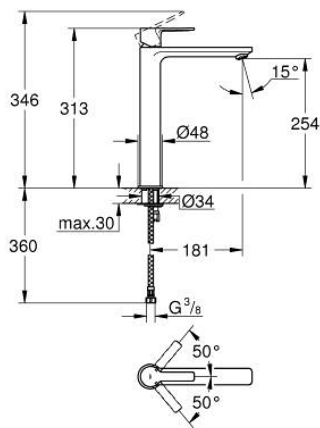

23 405 243 F **LINEARE SINGLE-LEVER BASIN MIXER 1/2"**
XL-SIZE

PRODUCT DESCRIPTION

- Colour: matte black
- for free-standing basins
- GROHE SilkMove 28 mm ceramic cartridge
- with temperature limiter
- SpeedClean mousseur 5.0 l/min
- GROHE FastFixation Plus installation system
- smooth body
- flexible connection hoses

23 405 243 F LINEARE SINGLE-LEVER BASIN MIXER 1/2" XL-SIZE

SPARE PARTS, May 2024 – now

- 1: lever (Spare part-nr. 469802430)
- 2: Cap (Spare part-nr. 465812430)
- 3: Fitting ring (Spare part-nr. 07419000)
- 4: Cartridge (Spare part-nr. 46580000)
- 5: Mousseur (Spare part-nr. 481592430)
- 6: Shank mounting kit (Spare part-nr. 46645000)
- 7: Mounting wrench (Spare part-nr. 19017000)*