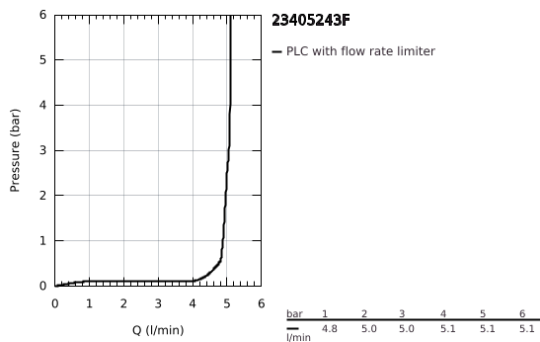

23 405 243 F **LINEARE SINGLE-LEVER BASIN MIXER 1/2"**  
**XL-SIZE**

**PRODUCT DESCRIPTION**

- Colour: matte black
- for free-standing basins
- GROHE SilkMove 28 mm ceramic cartridge
- with temperature limiter
- GROHE EcoJoy SpeedClean mousseur 5.0 l/min
- GROHE FastFixation Plus installation system
- smooth body
- flexible connection hoses

## 23 405 243 F LINEARE SINGLE-LEVER BASIN MIXER 1/2" XL-SIZE