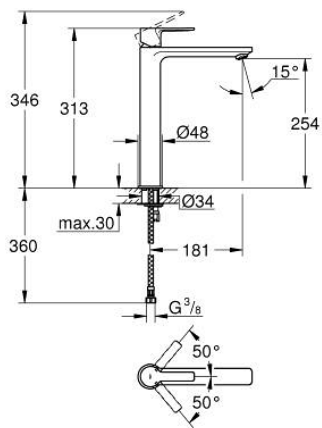

23 405 243 F **LINEARE SINGLE-LEVER BASIN MIXER 1/2"**  
**XL-SIZE**

**PRODUCT DESCRIPTION**

- Colour: matte black
- for free-standing basins
- GROHE SilkMove 28 mm ceramic cartridge
- with temperature limiter
- GROHE EcoJoy SpeedClean mousseur 5.0 l/min
- GROHE FastFixation Plus installation system
- smooth body
- flexible connection hoses

## 23 405 243 F LINEARE SINGLE-LEVER BASIN MIXER 1/2" XL-SIZE

### SPARE PARTS, May 2024 – now

- 1: lever (Spare part-nr. 469802430)
- 2: Cap (Spare part-nr. 465812430)
- 3: Fitting ring (Spare part-nr. 07419000)
- 4: Cartridge (Spare part-nr. 46580000)
- 5: Mousseur (Spare part-nr. 481592430)
- 6: Shank mounting kit (Spare part-nr. 46645000)
- 7: Mounting wrench (Spare part-nr. 19017000)\*