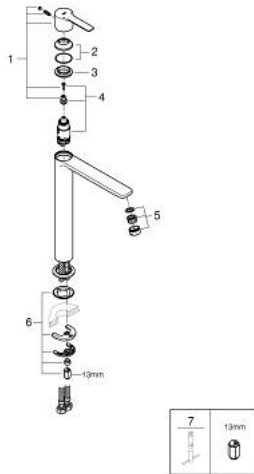

23 405 243 F **LINEARE SINGLE-LEVER BASIN MIXER 1/2"**
XL-SIZE

PRODUCT DESCRIPTION

- Colour: matte black
- for free-standing basins
- GROHE SilkMove 28 mm ceramic cartridge
- with temperature limiter
- SpeedClean mousseur 5.0 l/min
- GROHE FastFixation Plus installation system
- smooth body
- flexible connection hoses

23 405 243 F LINEARE SINGLE-LEVER BASIN MIXER 1/2" XL-SIZE

SPARE PARTS, May 2024 – now

- 1: lever (Spare part-nr. 469802430)
- 2: Cap (Spare part-nr. 465812430)
- 3: Fitting ring (Spare part-nr. 07419000)
- 4: Cartridge (Spare part-nr. 46580000)
- 5: Mousseur (Spare part-nr. 481592430)
- 6: Shank mounting kit (Spare part-nr. 46645000)
- 7: Mounting wrench (Spare part-nr. 19017000)*