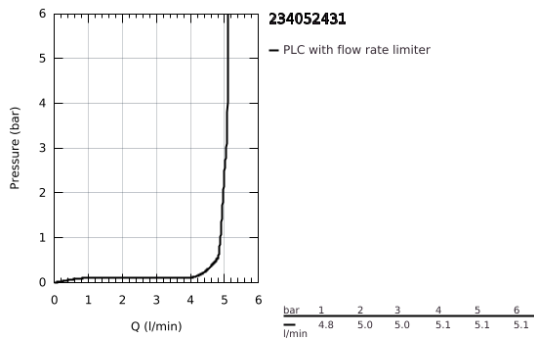

23 405 243 1 **LINEARE SINGLE-LEVER BASIN MIXER 1/2"**  
**XL-SIZE**

**PRODUCT DESCRIPTION**

- Colour: matte black
- for free-standing basins
- GROHE SilkMove 28 mm ceramic cartridge
- with temperature limiter
- GROHE EcoJoy - less water, perfect flow
- maximum flow rate (at 3 bar): 5 l/min
- SpeedClean mousseur
- GROHE FastFixation Plus installation system
- smooth body
- flexible connection hoses

23 405 243 1 **LINEARE SINGLE-LEVER BASIN MIXER 1/2"**  
**XL-SIZE**

**SPARE PARTS**, May 2024 – now

- 1: lever (Spare part-nr. 469802430)
- 2: Cap (Spare part-nr. 465812430)
- 3: Fitting ring (Spare part-nr. 07419000)
- 4: Cartridge (Spare part-nr. 46580000)
- 5: Mousseur (Spare part-nr. 481592430)
- 6: Shank mounting kit (Spare part-nr. 46645000)
- 7: Mounting wrench (Spare part-nr. 19017000)\*