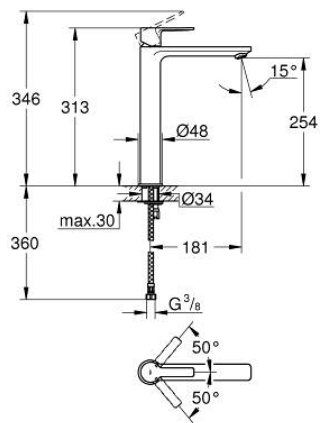

23 405 243 1 **LINEARE SINGLE-LEVER BASIN MIXER 1/2"**  
**XL-SIZE**

**PRODUCT DESCRIPTION**

- Colour: matte black
- for free-standing basins
- GROHE SilkMove 28 mm ceramic cartridge
- with temperature limiter
- GROHE EcoJoy - less water, perfect flow
- maximum flow rate (at 3 bar): 5 l/min
- SpeedClean mousseur
- GROHE FastFixation Plus installation system
- smooth body
- flexible connection hoses

23 405 243 1 **LINEARE SINGLE-LEVER BASIN MIXER 1/2"**  
**XL-SIZE**

**SPARE PARTS**, May 2024 – now

- 1: lever (Spare part-nr. 469802430)
- 2: Cap (Spare part-nr. 465812430)
- 3: Fitting ring (Spare part-nr. 07419000)
- 4: Cartridge (Spare part-nr. 46580000)
- 5: Mousseur (Spare part-nr. 481592430)
- 6: Shank mounting kit (Spare part-nr. 46645000)
- 7: Mounting wrench (Spare part-nr. 19017000)\*