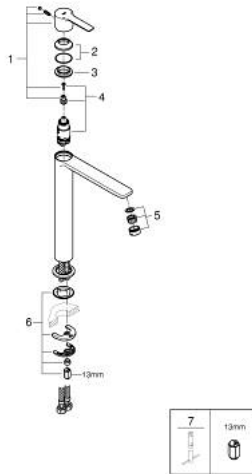

23 405 243 1 **LINEARE SINGLE-LEVER BASIN MIXER 1/2"**  
**XL-SIZE**

**PRODUCT DESCRIPTION**

- Colour: matte black
- for free-standing basins
- GROHE SilkMove 28 mm ceramic cartridge
- with temperature limiter
- GROHE EcoJoy - less water, perfect flow
- maximum flow rate (at 3 bar): 5 l/min
- SpeedClean mousseur
- GROHE FastFixation Plus installation system
- smooth body
- flexible connection hoses

23 405 243 1 **LINEARE SINGLE-LEVER BASIN MIXER 1/2"**  
**XL-SIZE**

**SPARE PARTS**, May 2024 – now

- 1: lever (Spare part-nr. 469802430)
- 2: Cap (Spare part-nr. 465812430)
- 3: Fitting ring (Spare part-nr. 07419000)
- 4: Cartridge (Spare part-nr. 46580000)
- 5: Mousseur (Spare part-nr. 481592430)
- 6: Shank mounting kit (Spare part-nr. 46645000)
- 7: Mounting wrench (Spare part-nr. 19017000)\*