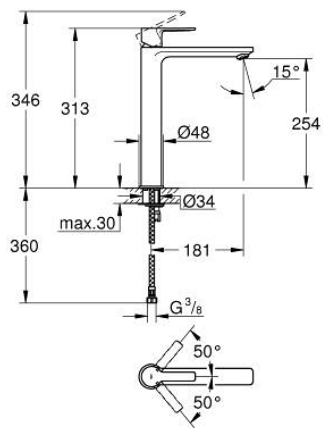

23 405 10F **LINEARE SINGLE-LEVER BASIN MIXER 1/2"**
XL-SIZE

PRODUCT DESCRIPTION

- Colour: chrome
- for free-standing basins
- GROHE SilkMove 28 mm ceramic cartridge
- with temperature limiter
- GROHE LongLife finish
- SpeedClean mousseur 5.0 l/min
- GROHE FastFixation Plus installation system
- smooth body
- flexible connection hoses

23 405 10F LINEARE SINGLE-LEVER BASIN MIXER 1/2" XL-SIZE

SPARE PARTS, October 2018 – now

- 1: Lever (Spare part-nr. 46980000)
- 2: Cap (Spare part-nr. 46581000)
- 3: Fitting ring (Spare part-nr. 07419000)
- 4: Cartridge (Spare part-nr. 46580000)
- 5: Mousseur (Spare part-nr. 48159000)
- 6: Shank mounting kit (Spare part-nr. 46645000)
- 7: Mounting wrench (Spare part-nr. 19017000)*