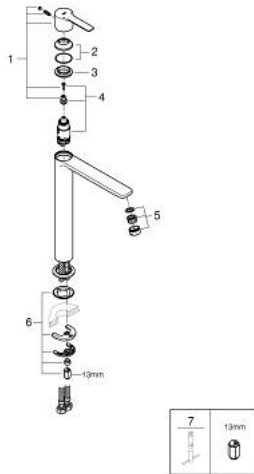

23 405 10F **LINEARE SINGLE-LEVER BASIN MIXER 1/2"**
XL-SIZE

PRODUCT DESCRIPTION

- Colour: chrome
- for free-standing basins
- GROHE SilkMove 28 mm ceramic cartridge
- with temperature limiter
- GROHE LongLife finish
- SpeedClean mousseur 5.0 l/min
- GROHE FastFixation Plus installation system
- smooth body
- flexible connection hoses

23 405 10F LINEARE SINGLE-LEVER BASIN MIXER 1/2" XL-SIZE

SPARE PARTS, October 2018 – now

- 1: Lever (Spare part-nr. 46980000)
- 2: Cap (Spare part-nr. 46581000)
- 3: Fitting ring (Spare part-nr. 07419000)
- 4: Cartridge (Spare part-nr. 46580000)
- 5: Mousseur (Spare part-nr. 48159000)
- 6: Shank mounting kit (Spare part-nr. 46645000)
- 7: Mounting wrench (Spare part-nr. 19017000)*