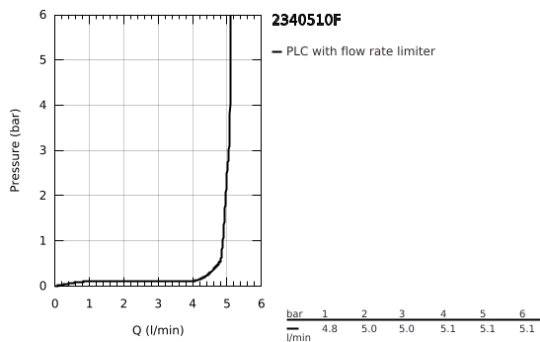

23 405 10F **LINEARE SINGLE-LEVER BASIN MIXER 1/2"**
XL-SIZE

PRODUCT DESCRIPTION

- Colour: chrome
- for free-standing basins
- GROHE SilkMove 28 mm ceramic cartridge
- with temperature limiter
- GROHE LongLife finish
- SpeedClean mousseur 5.0 l/min
- GROHE FastFixation Plus installation system
- smooth body
- flexible connection hoses

23 405 10F LINEARE SINGLE-LEVER BASIN MIXER 1/2" XL-SIZE

SPARE PARTS, October 2018 – now

- 1: Lever (Spare part-nr. 46980000)
- 2: Cap (Spare part-nr. 46581000)
- 3: Fitting ring (Spare part-nr. 07419000)
- 4: Cartridge (Spare part-nr. 46580000)
- 5: Mousseur (Spare part-nr. 48159000)
- 6: Shank mounting kit (Spare part-nr. 46645000)
- 7: Mounting wrench (Spare part-nr. 19017000)*