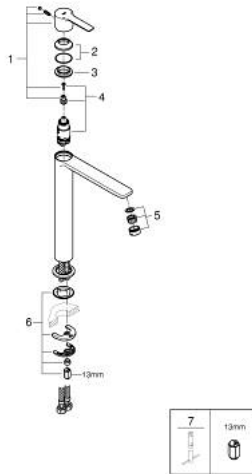

23 405 001 **LINEARE SINGLE-LEVER BASIN MIXER 1/2"**
XL-SIZE

PRODUCT DESCRIPTION

- Colour: chrome
- for free-standing basins
- GROHE SilkMove 28 mm ceramic cartridge
- with temperature limiter
- GROHE LongLife finish
- GROHE EcoJoy - less water, perfect flow
- maximum flow rate (at 3 bar): 5 l/min
- SpeedClean mousseur
- GROHE FastFixation Plus installation system

- smooth body
- flexible connection hoses

23 405 001 **LINEARE SINGLE-LEVER BASIN MIXER 1/2"**
XL-SIZE

SPARE PARTS, July 2016 – now

- 1: Lever (Spare part-nr. 46980000)
- 2: Cap (Spare part-nr. 46581000)
- 3: Fitting ring (Spare part-nr. 07419000)
- 4: Cartridge (Spare part-nr. 46580000)
- 5: Mousseur (Spare part-nr. 48159000)
- 6: Shank mounting kit (Spare part-nr. 46645000)
- 7: Mounting wrench (Spare part-nr. 19017000)*