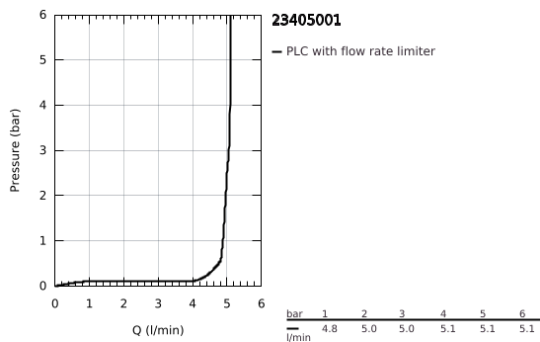

23 405 001 **LINEARE SINGLE-LEVER BASIN MIXER 1/2"**
XL-SIZE

PRODUCT DESCRIPTION

- Colour: chrome
- for free-standing basins
- GROHE SilkMove 28 mm ceramic cartridge
- with temperature limiter
- GROHE LongLife finish
- GROHE EcoJoy - less water, perfect flow
- maximum flow rate (at 3 bar): 5 l/min
- SpeedClean mousseur
- GROHE FastFixation Plus installation system

- smooth body
- flexible connection hoses

23 405 001 **LINEARE SINGLE-LEVER BASIN MIXER 1/2"**
XL-SIZE

SPARE PARTS, July 2016 – now

- 1: Lever (Spare part-nr. 46980000)
- 2: Cap (Spare part-nr. 46581000)
- 3: Fitting ring (Spare part-nr. 07419000)
- 4: Cartridge (Spare part-nr. 46580000)
- 5: Mousseur (Spare part-nr. 48159000)
- 6: Shank mounting kit (Spare part-nr. 46645000)
- 7: Mounting wrench (Spare part-nr. 19017000)*