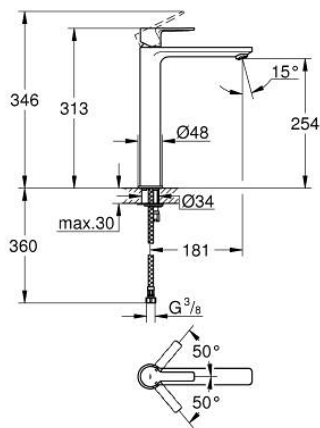

23 405 001 **LINEARE SINGLE-LEVER BASIN MIXER 1/2"**
XL-SIZE

PRODUCT DESCRIPTION

- Colour: chrome
- for free-standing basins
- GROHE SilkMove 28 mm ceramic cartridge
- with temperature limiter
- GROHE LongLife finish
- GROHE EcoJoy - less water, perfect flow
- maximum flow rate (at 3 bar): 5 l/min
- SpeedClean mousseur
- GROHE FastFixation Plus installation system

- smooth body
- flexible connection hoses

23 405 001 **LINEARE SINGLE-LEVER BASIN MIXER 1/2"**
XL-SIZE

SPARE PARTS, July 2016 – now

- 1: Lever (Spare part-nr. 46980000)
- 2: Cap (Spare part-nr. 46581000)
- 3: Fitting ring (Spare part-nr. 07419000)
- 4: Cartridge (Spare part-nr. 46580000)
- 5: Mousseur (Spare part-nr. 48159000)
- 6: Shank mounting kit (Spare part-nr. 46645000)
- 7: Mounting wrench (Spare part-nr. 19017000)*