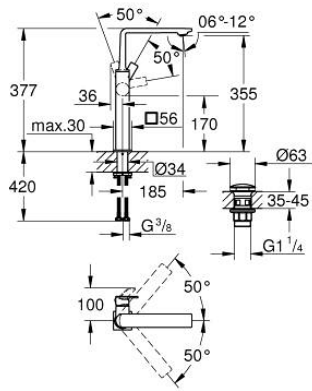

23 403 MS1 **ALLURE SINGLE-LEVER BASIN MIXER 1/2"**
XL-SIZE

PRODUCT DESCRIPTION

- Colour: satin steel
- swivelling spout
- for free-standing basins
- GROHE SilkMove 28 mm ceramic cartridge
- GROHE LongLife finish
- GROHE EcoJoy - less water, perfect flow
- maximum flow rate (at 3 bar): 5 l/min
- smooth body with push-open waste set 1 1/4"
- GROHE AquaGuide adjustable slim air mousseur
- projection 185 mm
- height 377 mm
- push-to-open waste set
- flexible connection hoses
- temperature limiter

23 403 MS1 **ALLURE SINGLE-LEVER BASIN MIXER 1/2"**
XL-SIZE

SPARE PARTS, October 2022 – now

- 1: Mousseur (Spare part-nr. 48449000)
- 2: Cartridge (Spare part-nr. 46963000)
- 3: Fitting ring (Spare part-nr. 07419000)
- 5: Shank fastening assembly (Spare part-nr. 48384000)
- 6: Waste set with push-open plug (Spare part-nr. 65807MS0)