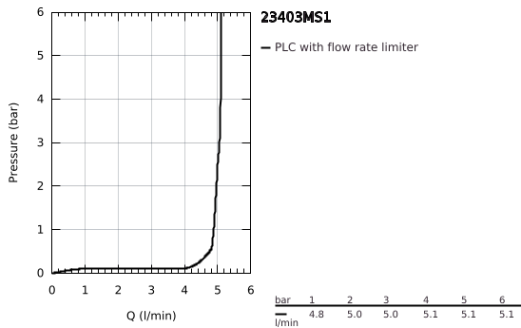

23 403 MS1 **ALLURE SINGLE-LEVER BASIN MIXER 1/2"**
XL-SIZE

PRODUCT DESCRIPTION

- Colour: satin steel
- swivelling spout
- for free-standing basins
- GROHE SilkMove 28 mm ceramic cartridge
- GROHE LongLife finish
- GROHE EcoJoy - less water, perfect flow
- maximum flow rate (at 3 bar): 5 l/min
- smooth body with push-open waste set 1 1/4"
- GROHE AquaGuide adjustable slim air mousseur
- projection 185 mm
- height 377 mm
- push-to-open waste set
- flexible connection hoses
- temperature limiter

23 403 MS1 **ALLURE SINGLE-LEVER BASIN MIXER 1/2"**
XL-SIZE

SPARE PARTS, October 2022 – now

- 1: Mousseur (Spare part-nr. 48449000)
- 2: Cartridge (Spare part-nr. 46963000)
- 3: Fitting ring (Spare part-nr. 07419000)
- 5: Shank fastening assembly (Spare part-nr. 48384000)
- 6: Waste set with push-open plug (Spare part-nr. 65807MS0)