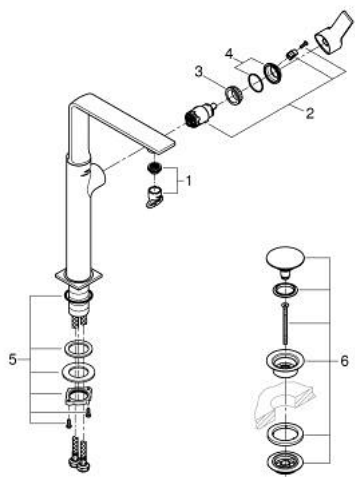

23 403 MS1 **ALLURE SINGLE-LEVER BASIN MIXER 1/2"**
XL-SIZE

PRODUCT DESCRIPTION

- Colour: satin steel
- swivelling spout
- for free-standing basins
- GROHE SilkMove 28 mm ceramic cartridge
- GROHE LongLife finish
- GROHE EcoJoy - less water, perfect flow
- maximum flow rate (at 3 bar): 5 l/min
- smooth body with push-open waste set 1 1/4"
- GROHE AquaGuide adjustable slim air mousseur
- projection 185 mm
- height 377 mm
- push-to-open waste set
- flexible connection hoses
- temperature limiter

23 403 MS1 **ALLURE SINGLE-LEVER BASIN MIXER 1/2"**
XL-SIZE

SPARE PARTS, October 2022 – now

- 1: Mousseur (Spare part-nr. 48449000)
- 2: Cartridge (Spare part-nr. 46963000)
- 3: Fitting ring (Spare part-nr. 07419000)
- 5: Shank fastening assembly (Spare part-nr. 48384000)
- 6: Waste set with push-open plug (Spare part-nr. 65807MS0)