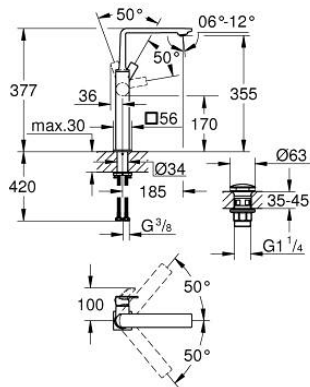

23 403 GN1 ALLURE SINGLE-LEVER BASIN MIXER 1/2" XL-SIZE

PRODUCT DESCRIPTION

- Colour: brushed cool sunrise
- swivelling spout
- for free-standing basins
- GROHE SilkMove 28 mm ceramic cartridge
- GROHE LongLife finish
- GROHE EcoJoy - less water, perfect flow
- maximum flow rate (at 3 bar): 5 l/min
- smooth body with push-open waste set 1 1/4"
- GROHE AquaGuide adjustable slim air mousseur
- projection 185 mm
- height 377 mm
- push-to-open waste set
- flexible connection hoses
- temperature limiter

23 403 GN1 **ALLURE SINGLE-LEVER BASIN MIXER 1/2"**
XL-SIZE

SPARE PARTS, May 2018 – now

- 1: Mousseur (Spare part-nr. 48449000)
- 2: Cartridge (Spare part-nr. 46963000)
- 3: Fitting ring (Spare part-nr. 07419000)
- 4: Cap (Spare part-nr. 46581GN0)
- 5: Shank fastening assembly (Spare part-nr. 48384000)
- 6: Waste set with push-open plug (Spare part-nr. 65807GN0)