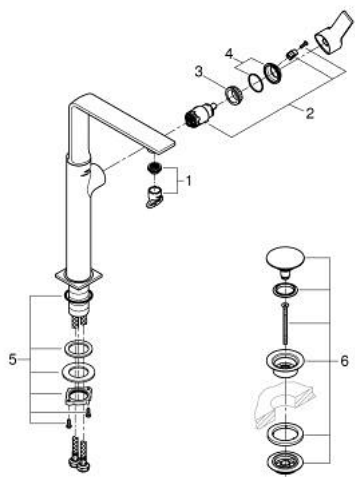

23 403 GN1 ALLURE SINGLE-LEVER BASIN MIXER 1/2" XL-SIZE

PRODUCT DESCRIPTION

- Colour: brushed cool sunrise
- swivelling spout
- for free-standing basins
- GROHE SilkMove 28 mm ceramic cartridge
- GROHE LongLife finish
- GROHE EcoJoy - less water, perfect flow
- maximum flow rate (at 3 bar): 5 l/min
- smooth body with push-open waste set 1 1/4"
- GROHE AquaGuide adjustable slim air mousseur
- projection 185 mm
- height 377 mm
- push-to-open waste set
- flexible connection hoses
- temperature limiter

23 403 GN1 **ALLURE SINGLE-LEVER BASIN MIXER 1/2"**
XL-SIZE

SPARE PARTS, May 2018 – now

- 1: Mousseur (Spare part-nr. 48449000)
- 2: Cartridge (Spare part-nr. 46963000)
- 3: Fitting ring (Spare part-nr. 07419000)
- 4: Cap (Spare part-nr. 46581GN0)
- 5: Shank fastening assembly (Spare part-nr. 48384000)
- 6: Waste set with push-open plug (Spare part-nr. 65807GN0)