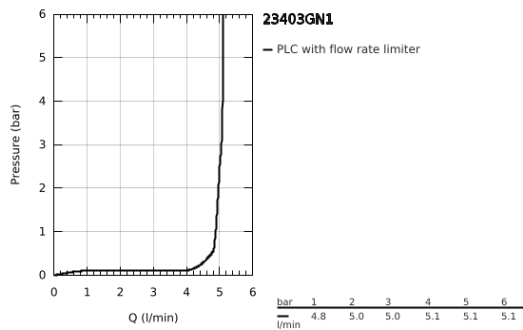

23 403 GN1 ALLURE SINGLE-LEVER BASIN MIXER 1/2" XL-SIZE

PRODUCT DESCRIPTION

- Colour: brushed cool sunrise
- swivelling spout
- for free-standing basins
- GROHE SilkMove 28 mm ceramic cartridge
- GROHE LongLife finish
- GROHE EcoJoy - less water, perfect flow
- maximum flow rate (at 3 bar): 5 l/min
- smooth body with push-open waste set 1 1/4"
- GROHE AquaGuide adjustable slim air mousseur
- projection 185 mm
- height 377 mm
- push-to-open waste set
- flexible connection hoses
- temperature limiter

23 403 GN1 **ALLURE SINGLE-LEVER BASIN MIXER 1/2"**
XL-SIZE

SPARE PARTS, May 2018 – now

- 1: Mousseur (Spare part-nr. 48449000)
- 2: Cartridge (Spare part-nr. 46963000)
- 3: Fitting ring (Spare part-nr. 07419000)
- 4: Cap (Spare part-nr. 46581GN0)
- 5: Shank fastening assembly (Spare part-nr. 48384000)
- 6: Waste set with push-open plug (Spare part-nr. 65807GN0)