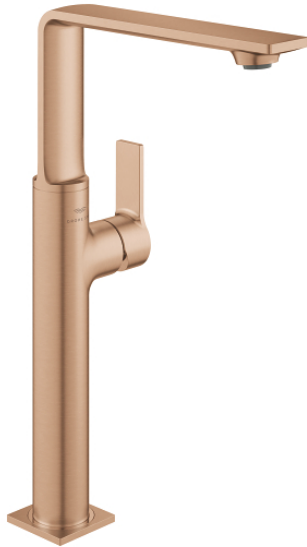

23 403 DL1 **ALLURE SINGLE-LEVER BASIN MIXER 1/2"**
XL-SIZE

PRODUCT DESCRIPTION

- Colour: brushed warm sunset
- swivelling spout
- for free-standing basins
- GROHE SilkMove 28 mm ceramic cartridge
- GROHE LongLife finish
- GROHE EcoJoy - less water, perfect flow
- maximum flow rate (at 3 bar): 5 l/min
- smooth body with push-open waste set 1 1/4"
- GROHE AquaGuide adjustable slim air mousseur
- projection 185 mm
- height 377 mm
- push-to-open waste set
- flexible connection hoses
- temperature limiter

23 403 DL1 **ALLURE SINGLE-LEVER BASIN MIXER 1/2"**
XL-SIZE

SPARE PARTS, May 2018 – now

- 1: Mousseur (Spare part-nr. 48449000)
- 2: Cartridge (Spare part-nr. 46963000)
- 3: Fitting ring (Spare part-nr. 07419000)
- 4: Cap (Spare part-nr. 46581DL0)
- 5: Shank fastening assembly (Spare part-nr. 48384000)
- 6: Waste set with push-open plug (Spare part-nr. 65807DL0)