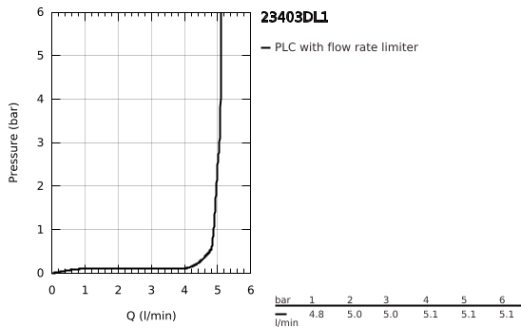

23 403 DL1 **ALLURE SINGLE-LEVER BASIN MIXER 1/2"**
XL-SIZE

PRODUCT DESCRIPTION

- Colour: brushed warm sunset
- swivelling spout
- for free-standing basins
- GROHE SilkMove 28 mm ceramic cartridge
- GROHE LongLife finish
- GROHE EcoJoy - less water, perfect flow
- maximum flow rate (at 3 bar): 5 l/min
- smooth body with push-open waste set 1 1/4"
- GROHE AquaGuide adjustable slim air mousseur
- projection 185 mm
- height 377 mm
- push-to-open waste set
- flexible connection hoses
- temperature limiter

23 403 DL1 **ALLURE SINGLE-LEVER BASIN MIXER 1/2"**
XL-SIZE

SPARE PARTS, May 2018 – now

- 1: Mousseur (Spare part-nr. 48449000)
- 2: Cartridge (Spare part-nr. 46963000)
- 3: Fitting ring (Spare part-nr. 07419000)
- 4: Cap (Spare part-nr. 46581DL0)
- 5: Shank fastening assembly (Spare part-nr. 48384000)
- 6: Waste set with push-open plug (Spare part-nr. 65807DL0)