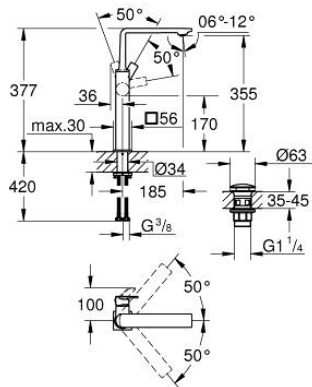

23 403 DL1 **ALLURE SINGLE-LEVER BASIN MIXER 1/2"**
XL-SIZE

PRODUCT DESCRIPTION

- Colour: brushed warm sunset
- swivelling spout
- for free-standing basins
- GROHE SilkMove 28 mm ceramic cartridge
- GROHE LongLife finish
- GROHE EcoJoy - less water, perfect flow
- maximum flow rate (at 3 bar): 5 l/min
- smooth body with push-open waste set 1 1/4"
- GROHE AquaGuide adjustable slim air mousseur
- projection 185 mm
- height 377 mm
- push-to-open waste set
- flexible connection hoses
- temperature limiter

23 403 DL1 **ALLURE SINGLE-LEVER BASIN MIXER 1/2"**
XL-SIZE

SPARE PARTS, May 2018 – now

- 1: Mousseur (Spare part-nr. 48449000)
- 2: Cartridge (Spare part-nr. 46963000)
- 3: Fitting ring (Spare part-nr. 07419000)
- 4: Cap (Spare part-nr. 46581DL0)
- 5: Shank fastening assembly (Spare part-nr. 48384000)
- 6: Waste set with push-open plug (Spare part-nr. 65807DL0)