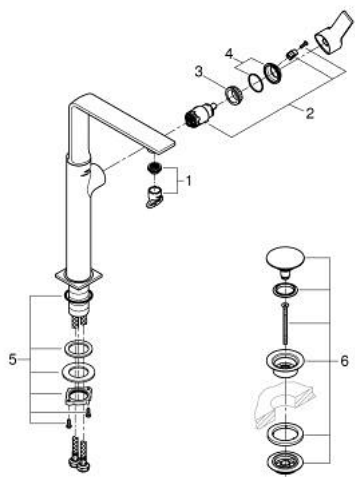

23 403 DL1 **ALLURE SINGLE-LEVER BASIN MIXER 1/2"**
XL-SIZE

PRODUCT DESCRIPTION

- Colour: brushed warm sunset
- swivelling spout
- for free-standing basins
- GROHE SilkMove 28 mm ceramic cartridge
- GROHE LongLife finish
- GROHE EcoJoy - less water, perfect flow
- maximum flow rate (at 3 bar): 5 l/min
- smooth body with push-open waste set 1 1/4"
- GROHE AquaGuide adjustable slim air mousseur
- projection 185 mm
- height 377 mm
- push-to-open waste set
- flexible connection hoses
- temperature limiter

23 403 DL1 **ALLURE SINGLE-LEVER BASIN MIXER 1/2"**
XL-SIZE

SPARE PARTS, May 2018 – now

- 1: Mousseur (Spare part-nr. 48449000)
- 2: Cartridge (Spare part-nr. 46963000)
- 3: Fitting ring (Spare part-nr. 07419000)
- 4: Cap (Spare part-nr. 46581DL0)
- 5: Shank fastening assembly (Spare part-nr. 48384000)
- 6: Waste set with push-open plug (Spare part-nr. 65807DL0)