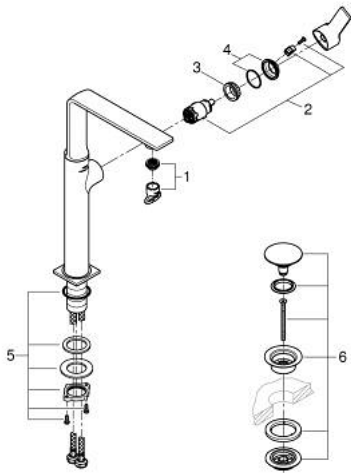

23 403 001 **ALLURE SINGLE-LEVER BASIN MIXER 1/2"**
XL-SIZE

PRODUCT DESCRIPTION

- Colour: chrome
- swivelling spout
- for free-standing basins
- GROHE SilkMove 28 mm ceramic cartridge
- GROHE LongLife finish
- GROHE EcoJoy - less water, perfect flow
- maximum flow rate (at 3 bar): 5 l/min
- smooth body with push-open waste set 1 1/4"
- GROHE AquaGuide adjustable slim air mousseur
- projection 185 mm
- height 377 mm
- push-to-open waste set
- flexible connection hoses
- temperature limiter

23 403 001 **ALLURE SINGLE-LEVER BASIN MIXER 1/2"**
XL-SIZE

SPARE PARTS, May 2018 – now

- 1: Mousseur (Spare part-nr. 48449000)
- 2: Cartridge (Spare part-nr. 46963000)
- 3: Fitting ring (Spare part-nr. 07419000)
- 4: Cap (Spare part-nr. 46581000)
- 5: Shank fastening assembly (Spare part-nr. 48384000)
- 6: Waste set with push-open plug (Spare part-nr. 65807000)