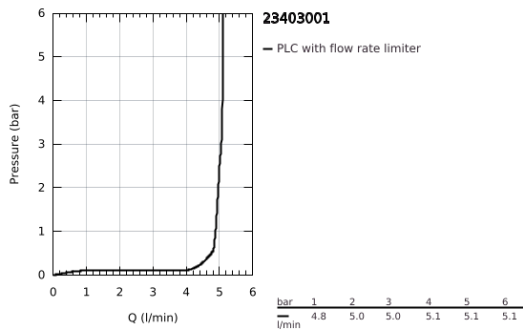

23 403 001 **ALLURE SINGLE-LEVER BASIN MIXER 1/2"**
XL-SIZE

PRODUCT DESCRIPTION

- Colour: chrome
- swivelling spout
- for free-standing basins
- GROHE SilkMove 28 mm ceramic cartridge
- GROHE LongLife finish
- GROHE EcoJoy - less water, perfect flow
- maximum flow rate (at 3 bar): 5 l/min
- smooth body with push-open waste set 1 1/4"
- GROHE AquaGuide adjustable slim air mousseur
- projection 185 mm
- height 377 mm
- push-to-open waste set
- flexible connection hoses
- temperature limiter

23 403 001 **ALLURE SINGLE-LEVER BASIN MIXER 1/2"**
XL-SIZE

SPARE PARTS, May 2018 – now

- 1: Mousseur (Spare part-nr. 48449000)
- 2: Cartridge (Spare part-nr. 46963000)
- 3: Fitting ring (Spare part-nr. 07419000)
- 4: Cap (Spare part-nr. 46581000)
- 5: Shank fastening assembly (Spare part-nr. 48384000)
- 6: Waste set with push-open plug (Spare part-nr. 65807000)