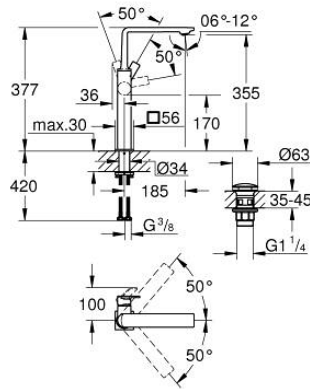

23 403 001 **ALLURE SINGLE-LEVER BASIN MIXER 1/2"**
XL-SIZE

PRODUCT DESCRIPTION

- Colour: chrome
- swivelling spout
- for free-standing basins
- GROHE SilkMove 28 mm ceramic cartridge
- GROHE LongLife finish
- GROHE EcoJoy - less water, perfect flow
- maximum flow rate (at 3 bar): 5 l/min
- smooth body with push-open waste set 1 1/4"
- GROHE AquaGuide adjustable slim air mousseur
- projection 185 mm
- height 377 mm
- push-to-open waste set
- flexible connection hoses
- temperature limiter

23 403 001 **ALLURE SINGLE-LEVER BASIN MIXER 1/2"**
XL-SIZE

SPARE PARTS, May 2018 – now

- 1: Mousseur (Spare part-nr. 48449000)
- 2: Cartridge (Spare part-nr. 46963000)
- 3: Fitting ring (Spare part-nr. 07419000)
- 4: Cap (Spare part-nr. 46581000)
- 5: Shank fastening assembly (Spare part-nr. 48384000)
- 6: Waste set with push-open plug (Spare part-nr. 65807000)