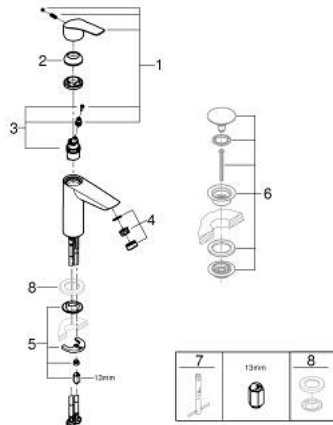

23 395 243 E **EUROSMART SINGLE-LEVER BASIN MIXER 1/2"**
M-SIZE

PRODUCT DESCRIPTION

- Colour: matte black
- GROHE SilkMove 28 mm ceramic cartridge
- EcoMode - cold water flow in mid-lever position saves energy
- adjustable flow rate limiter
- with temperature limiter
- GROHE EcoJoy - less water, perfect flow
- maximum flow rate (at 3 bar): 5 l/min
- Protected Water Ways no contact of water with lead or nickel inside the tap
- GROHE FastFixation installation system
- smooth body
- flexible connection hoses
- professional edition

23 395 243 E **EUROSMART SINGLE-LEVER BASIN MIXER 1/2"**
M-SIZE

SPARE PARTS, January 2024 – now

- 1: Lever (Spare part-nr. 485512430)
- 2: cap (Spare part-nr. 461162430)
- 3: Cartridge (Spare part-nr. 48518000)
- 4: flow control (Spare part-nr. 1106372430)
- 5: Shank mounting kit (Spare part-nr. 46645000)
- 6: Waste set with push-open plug (Spare part-nr. 658072430)*
- 7: Mounting wrench (Spare part-nr. 19017000)*