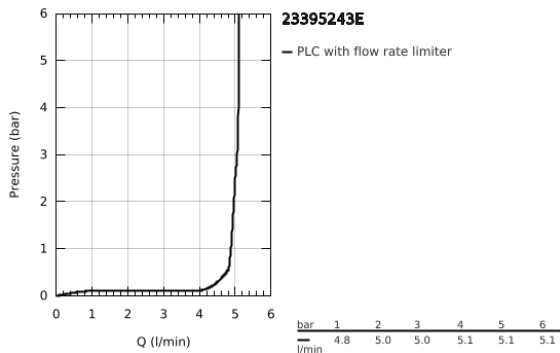

23 395 243 E **EUROSMART SINGLE-LEVER BASIN MIXER 1/2"**
M-SIZE

PRODUCT DESCRIPTION

- Colour: matte black
- GROHE SilkMove 28 mm ceramic cartridge
- EcoMode - cold water flow in mid-lever position saves energy
- adjustable flow rate limiter
- with temperature limiter
- GROHE EcoJoy - less water, perfect flow
- maximum flow rate (at 3 bar): 5 l/min
- Protected Water Ways no contact of water with lead or nickel inside the tap
- GROHE FastFixation installation system
- smooth body
- flexible connection hoses
- professional edition

23 395 243 E **EUROSMART SINGLE-LEVER BASIN MIXER 1/2"**
M-SIZE

SPARE PARTS, January 2024 – now

- 1: Lever (Spare part-nr. 485512430)
- 2: cap (Spare part-nr. 461162430)
- 3: Cartridge (Spare part-nr. 48518000)
- 4: flow control (Spare part-nr. 1106372430)
- 5: Shank mounting kit (Spare part-nr. 46645000)
- 6: Waste set with push-open plug (Spare part-nr. 658072430)*
- 7: Mounting wrench (Spare part-nr. 19017000)*