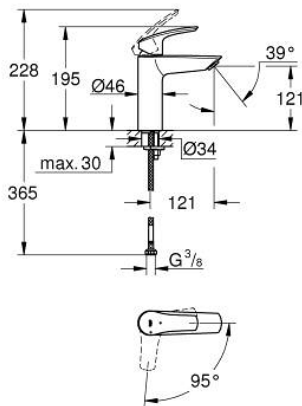

23 395 243 E **EUROSMART SINGLE-LEVER BASIN MIXER 1/2"**
M-SIZE

PRODUCT DESCRIPTION

- Colour: matte black
- GROHE SilkMove 28 mm ceramic cartridge
- EcoMode - cold water flow in mid-lever position saves energy
- adjustable flow rate limiter
- with temperature limiter
- GROHE EcoJoy - less water, perfect flow
- maximum flow rate (at 3 bar): 5 l/min
- Protected Water Ways no contact of water with lead or nickel inside the tap
- GROHE FastFixation installation system
- smooth body
- flexible connection hoses
- professional edition

23 395 243 E **EUROSMART SINGLE-LEVER BASIN MIXER 1/2"**
M-SIZE

SPARE PARTS, January 2024 – now

- 1: Lever (Spare part-nr. 485512430)
- 2: cap (Spare part-nr. 461162430)
- 3: Cartridge (Spare part-nr. 48518000)
- 4: flow control (Spare part-nr. 1106372430)
- 5: Shank mounting kit (Spare part-nr. 46645000)
- 6: Waste set with push-open plug (Spare part-nr. 658072430)*
- 7: Mounting wrench (Spare part-nr. 19017000)*