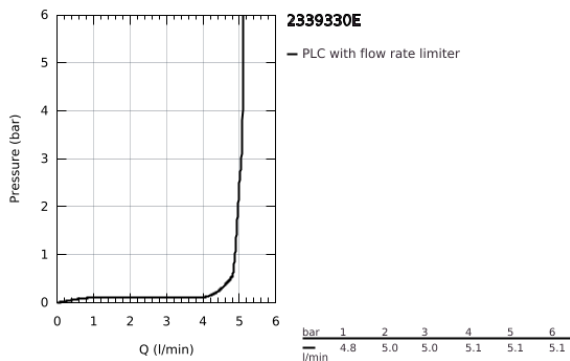

23 393 30E **EUROSMART SINGLE-LEVER BASIN MIXER 1/2"**
M-SIZE

PRODUCT DESCRIPTION

- Colour: chrome
- GROHE SilkMove 28 mm ceramic cartridge
- EcoMode - cold water flow in mid-lever position saves energy
- adjustable flow rate limiter
- with temperature limiter
- GROHE LongLife finish
- GROHE EcoJoy - less water, perfect flow
- maximum flow rate (at 3 bar): 5 l/min
- Protected Water Ways no contact of water with lead or nickel inside the tap
- GROHE FastFixation installation system
- pop-up waste set 1 1/4"
- flexible connection hoses
- professional edition

23 393 30E EUROSMART SINGLE-LEVER BASIN MIXER 1/2" M-SIZE

SPARE PARTS, July 2019 – now

- 1: Lever (Spare part-nr. 48551000)
 - 2: Cap (Spare part-nr. 46116000)
 - 3: Cartridge (Spare part-nr. 48518000)
 - 4: Lift rod (Spare part-nr. 65936PDO)
 - 5: Mousseur (Spare part-nr. 48159000)
 - 6: Shank mounting kit (Spare part-nr. 46645000)
 - 7: Waste set 1 1/4" (Spare part-nr. 28910000)
 - 7.1: Plug (Spare part-nr. 07182000)
 - 7.2: Eccentric rod (Spare part-nr. 07052000)
 - 8: Mounting wrench (Spare part-nr. 19017000)*
 - 9: Eccentric rod (Spare part-nr. 07341000)*
- * Optional accessories