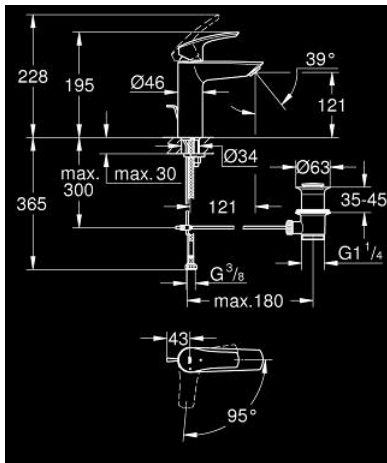

23 393 30E **EUROSMART SINGLE-LEVER BASIN MIXER 1/2"**
M-SIZE

PRODUCT DESCRIPTION

- Colour: chrome
- GROHE SilkMove 28 mm ceramic cartridge
- EcoMode - cold water flow in mid-lever position saves energy
- adjustable flow rate limiter
- with temperature limiter
- GROHE LongLife finish
- GROHE EcoJoy - less water, perfect flow
- maximum flow rate (at 3 bar): 5 l/min
- Protected Water Ways no contact of water with lead or nickel inside the tap
- GROHE FastFixation installation system
- pop-up waste set 1 1/4"
- flexible connection hoses
- professional edition

23 393 30E EUROSMART SINGLE-LEVER BASIN MIXER 1/2" M-SIZE

SPARE PARTS, July 2019 – now

- 1: Lever (Spare part-nr. 48551000)
 - 2: Cap (Spare part-nr. 46116000)
 - 3: Cartridge (Spare part-nr. 48518000)
 - 4: Lift rod (Spare part-nr. 65936PDO)
 - 5: Mousseur (Spare part-nr. 48159000)
 - 6: Shank mounting kit (Spare part-nr. 46645000)
 - 7: Waste set 1 1/4" (Spare part-nr. 28910000)
 - 7.1: Plug (Spare part-nr. 07182000)
 - 7.2: Eccentric rod (Spare part-nr. 07052000)
 - 8: Mounting wrench (Spare part-nr. 19017000)*
 - 9: Eccentric rod (Spare part-nr. 07341000)*
- * Optional accessories