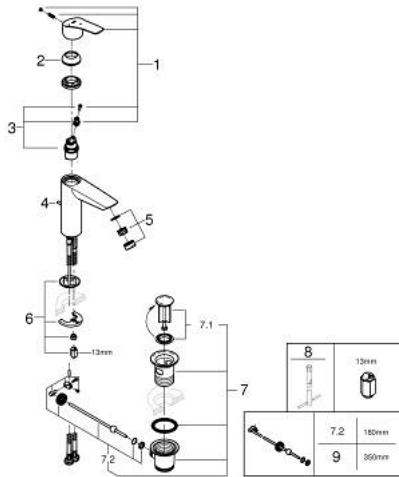

23 393 30E **EUROSMART SINGLE-LEVER BASIN MIXER 1/2"**
M-SIZE

PRODUCT DESCRIPTION

- Colour: chrome
- GROHE SilkMove 28 mm ceramic cartridge
- EcoMode - cold water flow in mid-lever position saves energy
- adjustable flow rate limiter
- with temperature limiter
- GROHE LongLife finish
- GROHE EcoJoy - less water, perfect flow
- maximum flow rate (at 3 bar): 5 l/min
- Protected Water Ways no contact of water with lead or nickel inside the tap
- GROHE FastFixation installation system
- pop-up waste set 1 1/4"
- flexible connection hoses
- professional edition

23 393 30E EUROSMART SINGLE-LEVER BASIN MIXER 1/2" M-SIZE

SPARE PARTS, July 2019 – now

- 1: Lever (Spare part-nr. 48551000)
 - 2: Cap (Spare part-nr. 46116000)
 - 3: Cartridge (Spare part-nr. 48518000)
 - 4: Lift rod (Spare part-nr. 65936PDO)
 - 5: Mousseur (Spare part-nr. 48159000)
 - 6: Shank mounting kit (Spare part-nr. 46645000)
 - 7: Waste set 1 1/4" (Spare part-nr. 28910000)
 - 7.1: Plug (Spare part-nr. 07182000)
 - 7.2: Eccentric rod (Spare part-nr. 07052000)
 - 8: Mounting wrench (Spare part-nr. 19017000)*
 - 9: Eccentric rod (Spare part-nr. 07341000)*
- * Optional accessories