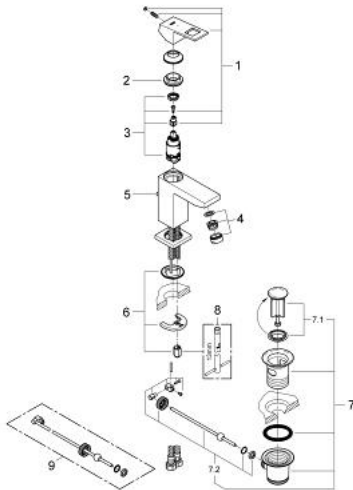

23 390 00E **EUROCUBE SINGLE-LEVER BASIN MIXER 1/2"**  
**S-SIZE**

**PRODUCT DESCRIPTION**

- Colour: chrome
- GROHE SilkMove 28 mm ceramic cartridge
- EcoMode - cold water flow in mid-lever position saves energy
- with temperature limiter
- GROHE LongLife finish
- GROHE EcoJoy - less water, perfect flow
- maximum flow rate (at 3 bar): 5 l/min
- GROHE FastFixation Plus installation system
- pop-up waste set 1 1/4"
- flexible connection hoses

## 23 390 00E EUROCUBE SINGLE-LEVER BASIN MIXER 1/2" S-SIZE

### SPARE PARTS, December 2012 – now

- 1: Lever (Spare part-nr. 46866000)
  - 2: Fitting ring (Spare part-nr. 46715000)
  - 3: Cartridge (Spare part-nr. 46580000)
  - 4: Flow straightener (Spare part-nr. 64450000)
  - 5: Pop-up rod (Spare part-nr. 46787000)
  - 6: Shank mounting kit (Spare part-nr. 46645000)
  - 7: Waste set 1 1/4" (Spare part-nr. 28910000)
  - 7.1: Plug (Spare part-nr. 07182000)
  - 7.2: Eccentric rod (Spare part-nr. 07052000)
  - 8: Mounting wrench (Spare part-nr. 19017000)\*
  - 9: Eccentric rod (Spare part-nr. 07341000)\*
- \* Optional accessories