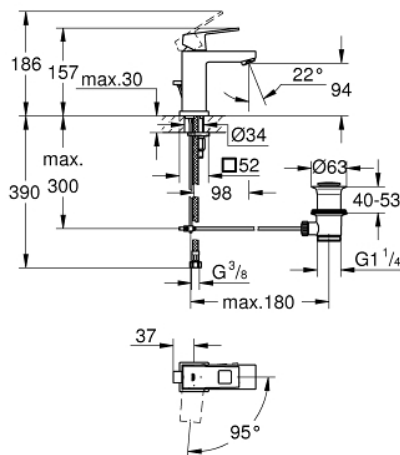

23 390 00E **EUROCUBE SINGLE-LEVER BASIN MIXER 1/2"**  
**S-SIZE**

**PRODUCT DESCRIPTION**

- Colour: chrome
- GROHE SilkMove 28 mm ceramic cartridge
- EcoMode - cold water flow in mid-lever position saves energy
- with temperature limiter
- GROHE LongLife finish
- GROHE EcoJoy - less water, perfect flow
- maximum flow rate (at 3 bar): 5 l/min
- GROHE FastFixation Plus installation system
- pop-up waste set 1 1/4"
- flexible connection hoses

## 23 390 00E EUROCUBE SINGLE-LEVER BASIN MIXER 1/2" S-SIZE

### SPARE PARTS, December 2012 – now

- 1: Lever (Spare part-nr. 46866000)
  - 2: Fitting ring (Spare part-nr. 46715000)
  - 3: Cartridge (Spare part-nr. 46580000)
  - 4: Flow straightener (Spare part-nr. 64450000)
  - 5: Pop-up rod (Spare part-nr. 46787000)
  - 6: Shank mounting kit (Spare part-nr. 46645000)
  - 7: Waste set 1 1/4" (Spare part-nr. 28910000)
  - 7.1: Plug (Spare part-nr. 07182000)
  - 7.2: Eccentric rod (Spare part-nr. 07052000)
  - 8: Mounting wrench (Spare part-nr. 19017000)\*
  - 9: Eccentric rod (Spare part-nr. 07341000)\*
- \* Optional accessories