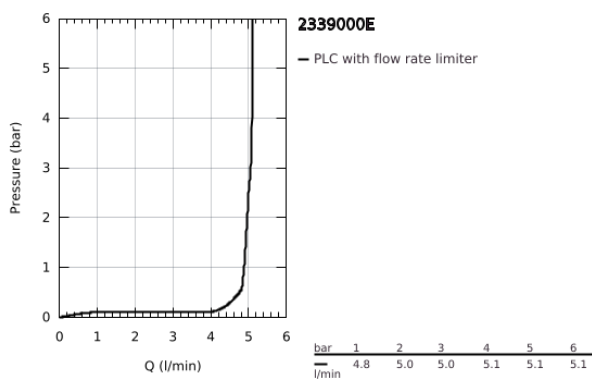

23 390 00E **EUROCUBE SINGLE-LEVER BASIN MIXER 1/2"**  
**S-SIZE**

**PRODUCT DESCRIPTION**

- Colour: chrome
- GROHE SilkMove 28 mm ceramic cartridge
- EcoMode - cold water flow in mid-lever position saves energy
- with temperature limiter
- GROHE LongLife finish
- GROHE EcoJoy - less water, perfect flow
- maximum flow rate (at 3 bar): 5 l/min
- GROHE FastFixation Plus installation system
- pop-up waste set 1 1/4"
- flexible connection hoses

## 23 390 00E EUROCUBE SINGLE-LEVER BASIN MIXER 1/2" S-SIZE