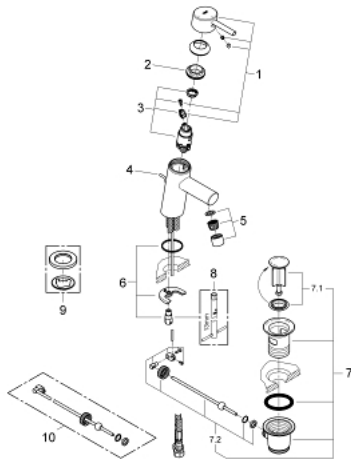

23 380 10E **CONCETTO SINGLE-LEVER BASIN MIXER 1/2"**
S-SIZE

PRODUCT DESCRIPTION

- Colour: chrome
- GROHE SilkMove 28 mm ceramic cartridge
- OpenCold - cold water flow in mid-lever position
- with temperature limiter
- GROHE LongLife finish
- GROHE EcoJoy - less water, perfect flow
- maximum flow rate (at 3 bar): 5 l/min
- GROHE FastFixation installation system
- pop-up waste set 1 1/4"
- flexible connection hoses

23 380 10E **CONCETTO SINGLE-LEVER BASIN MIXER 1/2"**
S-SIZE

SPARE PARTS, December 2012 – now

- 1: Lever (Spare part-nr. 46869000)
- 2: Fitting ring (Spare part-nr. 46715000)
- 3: Cartridge (Spare part-nr. 46580000)
- 4: Pop-up rod (Spare part-nr. 46739000)
- 5: Mousseur (Spare part-nr. 13935000)
- 6: Shank mounting kit (Spare part-nr. 46249000)
- 7: Waste set 1 1/4" (Spare part-nr. 28910000)
- 7.1: Plug (Spare part-nr. 07182000)
- 7.2: Eccentric rod (Spare part-nr. 07052000)
- 8: Mounting wrench (Spare part-nr. 19017000)*
- 9: Base plate (Spare part-nr. 48165000)*
- 10: Eccentric rod (Spare part-nr. 07341000)*