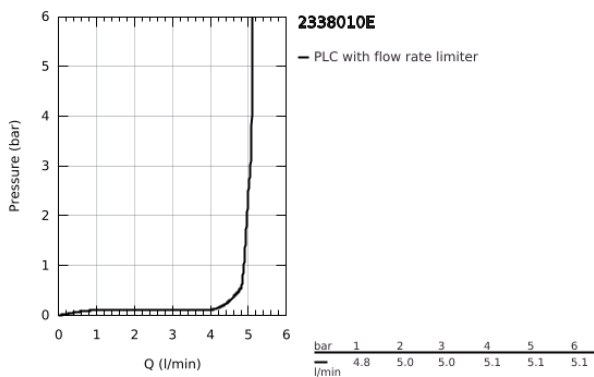

23 380 10E **CONCETTO SINGLE-LEVER BASIN MIXER 1/2"**
S-SIZE

PRODUCT DESCRIPTION

- Colour: chrome
- GROHE SilkMove 28 mm ceramic cartridge
- OpenCold - cold water flow in mid-lever position
- with temperature limiter
- GROHE LongLife finish
- GROHE EcoJoy - less water, perfect flow
- maximum flow rate (at 3 bar): 5 l/min
- GROHE FastFixation installation system
- pop-up waste set 1 1/4"
- flexible connection hoses

23 380 10E **CONCETTO SINGLE-LEVER BASIN MIXER 1/2"**
S-SIZE

SPARE PARTS, December 2012 – now

- 1: Lever (Spare part-nr. 46869000)
- 2: Fitting ring (Spare part-nr. 46715000)
- 3: Cartridge (Spare part-nr. 46580000)
- 4: Pop-up rod (Spare part-nr. 46739000)
- 5: Mousseur (Spare part-nr. 13935000)
- 6: Shank mounting kit (Spare part-nr. 46249000)
- 7: Waste set 1 1/4" (Spare part-nr. 28910000)
- 7.1: Plug (Spare part-nr. 07182000)
- 7.2: Eccentric rod (Spare part-nr. 07052000)
- 8: Mounting wrench (Spare part-nr. 19017000)*
- 9: Base plate (Spare part-nr. 48165000)*
- 10: Eccentric rod (Spare part-nr. 07341000)*