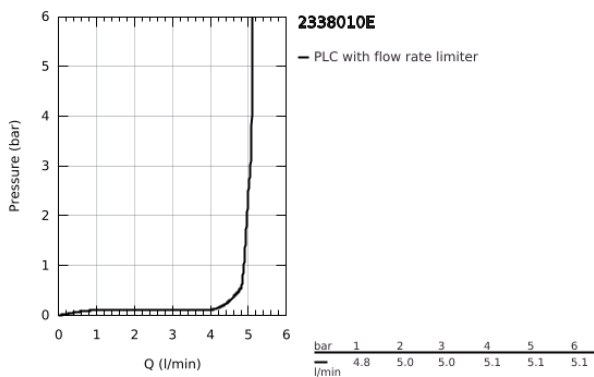

23 380 10E **CONCETTO SINGLE-LEVER BASIN MIXER 1/2"**
S-SIZE

PRODUCT DESCRIPTION

- Colour: chrome
- GROHE SilkMove 28 mm ceramic cartridge
- EcoMode - cold water flow in mid-lever position saves energy
- with temperature limiter
- GROHE LongLife finish
- GROHE EcoJoy - less water, perfect flow
- maximum flow rate (at 3 bar): 5 l/min
- GROHE FastFixation installation system
- pop-up waste set 1 1/4"
- flexible connection hoses

23 380 10E **CONCETTO SINGLE-LEVER BASIN MIXER 1/2"**
S-SIZE

SPARE PARTS, December 2012 – now

- 1: Lever (Spare part-nr. 46869000)
- 2: Fitting ring (Spare part-nr. 46715000)
- 3: Cartridge (Spare part-nr. 46580000)
- 4: Pop-up rod (Spare part-nr. 46739000)
- 5: Mousseur (Spare part-nr. 13935000)
- 6: Shank mounting kit (Spare part-nr. 46249000)
- 7: Waste set 1 1/4" (Spare part-nr. 28910000)
- 7.1: Plug (Spare part-nr. 07182000)
- 7.2: Eccentric rod (Spare part-nr. 07052000)
- 8: Mounting wrench (Spare part-nr. 19017000)*
- 9: Base plate (Spare part-nr. 48165000)*
- 10: Eccentric rod (Spare part-nr. 07341000)*