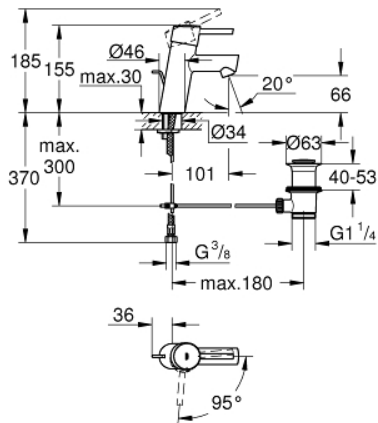

23 380 10E **CONCETTO SINGLE-LEVER BASIN MIXER 1/2"**
S-SIZE

PRODUCT DESCRIPTION

- Colour: chrome
- GROHE SilkMove 28 mm ceramic cartridge
- EcoMode - cold water flow in mid-lever position saves energy
- with temperature limiter
- GROHE LongLife finish
- GROHE EcoJoy - less water, perfect flow
- maximum flow rate (at 3 bar): 5 l/min
- GROHE FastFixation installation system
- pop-up waste set 1 1/4"
- flexible connection hoses

23 380 10E **CONCETTO SINGLE-LEVER BASIN MIXER 1/2"**
S-SIZE

SPARE PARTS, December 2012 – now

- 1: Lever (Spare part-nr. 46869000)
- 2: Fitting ring (Spare part-nr. 46715000)
- 3: Cartridge (Spare part-nr. 46580000)
- 4: Pop-up rod (Spare part-nr. 46739000)
- 5: Mousseur (Spare part-nr. 13935000)
- 6: Shank mounting kit (Spare part-nr. 46249000)
- 7: Waste set 1 1/4" (Spare part-nr. 28910000)
- 7.1: Plug (Spare part-nr. 07182000)
- 7.2: Eccentric rod (Spare part-nr. 07052000)
- 8: Mounting wrench (Spare part-nr. 19017000)*
- 9: Base plate (Spare part-nr. 48165000)*
- 10: Eccentric rod (Spare part-nr. 07341000)*