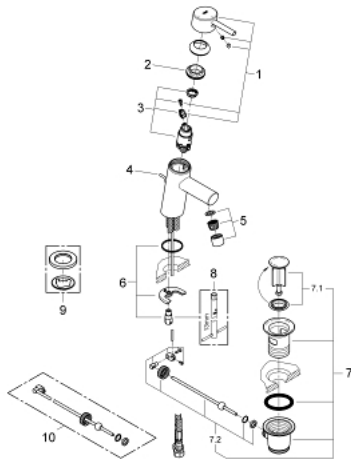

23 380 10E **CONCETTO SINGLE-LEVER BASIN MIXER 1/2"**
S-SIZE

PRODUCT DESCRIPTION

- Colour: chrome
- GROHE SilkMove 28 mm ceramic cartridge
- EcoMode - cold water flow in mid-lever position saves energy
- with temperature limiter
- GROHE LongLife finish
- GROHE EcoJoy - less water, perfect flow
- maximum flow rate (at 3 bar): 5 l/min
- GROHE FastFixation installation system
- pop-up waste set 1 1/4"
- flexible connection hoses

23 380 10E **CONCETTO SINGLE-LEVER BASIN MIXER 1/2"**
S-SIZE

SPARE PARTS, December 2012 – now

- 1: Lever (Spare part-nr. 46869000)
- 2: Fitting ring (Spare part-nr. 46715000)
- 3: Cartridge (Spare part-nr. 46580000)
- 4: Pop-up rod (Spare part-nr. 46739000)
- 5: Mousseur (Spare part-nr. 13935000)
- 6: Shank mounting kit (Spare part-nr. 46249000)
- 7: Waste set 1 1/4" (Spare part-nr. 28910000)
- 7.1: Plug (Spare part-nr. 07182000)
- 7.2: Eccentric rod (Spare part-nr. 07052000)
- 8: Mounting wrench (Spare part-nr. 19017000)*
- 9: Base plate (Spare part-nr. 48165000)*
- 10: Eccentric rod (Spare part-nr. 07341000)*