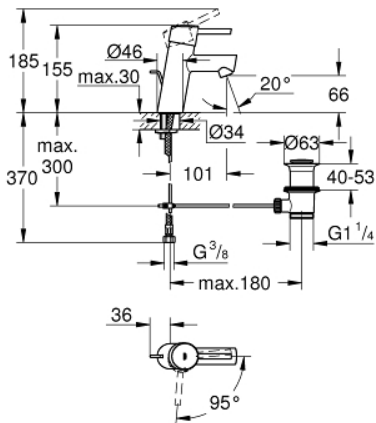

23 380 10E **CONCETTO SINGLE-LEVER BASIN MIXER 1/2"**
S-SIZE

PRODUCT DESCRIPTION

- Colour: chrome
- GROHE SilkMove 28 mm ceramic cartridge
- OpenCold - cold water flow in mid-lever position
- with temperature limiter
- GROHE LongLife finish
- GROHE EcoJoy - less water, perfect flow
- maximum flow rate (at 3 bar): 5 l/min
- GROHE FastFixation installation system
- pop-up waste set 1 1/4"
- flexible connection hoses

23 380 10E **CONCETTO SINGLE-LEVER BASIN MIXER 1/2"**
S-SIZE

SPARE PARTS, December 2012 – now

- 1: Lever (Spare part-nr. 46869000)
- 2: Fitting ring (Spare part-nr. 46715000)
- 3: Cartridge (Spare part-nr. 46580000)
- 4: Pop-up rod (Spare part-nr. 46739000)
- 5: Mousseur (Spare part-nr. 13935000)
- 6: Shank mounting kit (Spare part-nr. 46249000)
- 7: Waste set 1 1/4" (Spare part-nr. 28910000)
- 7.1: Plug (Spare part-nr. 07182000)
- 7.2: Eccentric rod (Spare part-nr. 07052000)
- 8: Mounting wrench (Spare part-nr. 19017000)*
- 9: Base plate (Spare part-nr. 48165000)*
- 10: Eccentric rod (Spare part-nr. 07341000)*