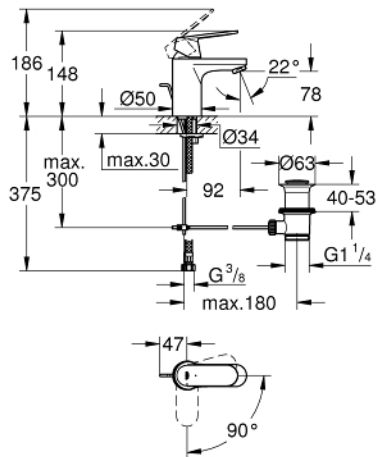

23 377 00E **EUROCOSMO SINGLE-LEVER BASIN MIXER 1/2"**  
**S-SIZE**

**PRODUCT DESCRIPTION**

- Colour: chrome
- GROHE SilkMove 35 mm ceramic cartridge
- EcoMode - cold water flow in mid-lever position saves energy
- adjustable flow rate limiter
- temperature limiter
- GROHE LongLife finish
- GROHE EcoJoy - less water, perfect flow
- maximum flow rate (at 3 bar): 5 l/min
- GROHE FastFixation installation system
- pop-up waste set 1 1/4"
- flexible connection hoses

23 377 00E **EUROCOSMO SINGLE-LEVER BASIN MIXER 1/2"**  
**S-SIZE**

**SPARE PARTS**, August 2017 – now

- 1: Lever (Spare part-nr. 46828000)
- 2: Cap (Spare part-nr. 46492000)
- 3: Screw coupling (Spare part-nr. 46460000)
- 4: Cartridge (Spare part-nr. 46863000)
- 5: Mousseur (Spare part-nr. 48159000)
- 6: Pop-up rod (Spare part-nr. 46739000)
- 7: Shank mounting kit (Spare part-nr. 46671000)
- 8: Waste set 1 1/4" (Spare part-nr. 28910000)
- 8.1: Plug (Spare part-nr. 07182000)
- 8.2: Eccentric rod (Spare part-nr. 07052000)
- 9: Socket Spanner (Spare part-nr. 19332000)\*
- 10: Mounting wrench (Spare part-nr. 19017000)\*
- 11: Eccentric rod (Spare part-nr. 07341000)\*