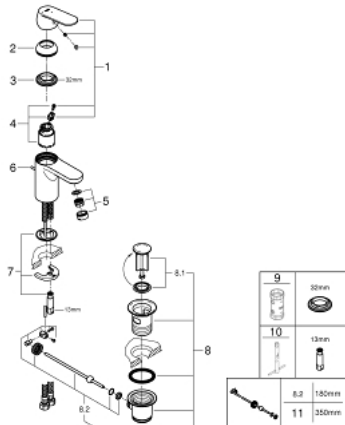

23 377 00E **EUROCOSMO SINGLE-LEVER BASIN MIXER 1/2"**  
**S-SIZE**

**PRODUCT DESCRIPTION**

- Colour: chrome
- GROHE SilkMove 35 mm ceramic cartridge
- EcoMode - cold water flow in mid-lever position saves energy
- adjustable flow rate limiter
- temperature limiter
- GROHE LongLife finish
- GROHE EcoJoy - less water, perfect flow
- maximum flow rate (at 3 bar): 5 l/min
- GROHE FastFixation installation system
- pop-up waste set 1 1/4"
- flexible connection hoses

23 377 00E **EUROCOSMO SINGLE-LEVER BASIN MIXER 1/2"**  
**S-SIZE**

**SPARE PARTS**, August 2017 – now

- 1: Lever (Spare part-nr. 46828000)
- 2: Cap (Spare part-nr. 46492000)
- 3: Screw coupling (Spare part-nr. 46460000)
- 4: Cartridge (Spare part-nr. 46863000)
- 5: Mousseur (Spare part-nr. 48159000)
- 6: Pop-up rod (Spare part-nr. 46739000)
- 7: Shank mounting kit (Spare part-nr. 46671000)
- 8: Waste set 1 1/4" (Spare part-nr. 28910000)
- 8.1: Plug (Spare part-nr. 07182000)
- 8.2: Eccentric rod (Spare part-nr. 07052000)
- 9: Socket Spanner (Spare part-nr. 19332000)\*
- 10: Mounting wrench (Spare part-nr. 19017000)\*
- 11: Eccentric rod (Spare part-nr. 07341000)\*