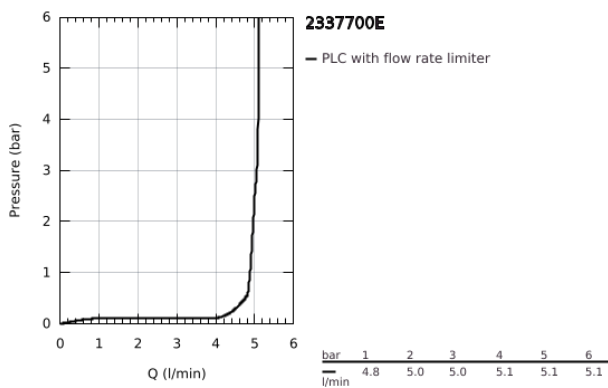

23 377 00E **EUROCOSMO SINGLE-LEVER BASIN MIXER 1/2"**  
**S-SIZE**

**PRODUCT DESCRIPTION**

- Colour: chrome
- GROHE SilkMove 35 mm ceramic cartridge
- EcoMode - cold water flow in mid-lever position saves energy
- adjustable flow rate limiter
- temperature limiter
- GROHE LongLife finish
- GROHE EcoJoy - less water, perfect flow
- maximum flow rate (at 3 bar): 5 l/min
- GROHE FastFixation installation system
- pop-up waste set 1 1/4"
- flexible connection hoses

23 377 00E **EUROCOSMO SINGLE-LEVER BASIN MIXER 1/2"**  
**S-SIZE**

**SPARE PARTS**, August 2017 – now

- 1: Lever (Spare part-nr. 46828000)
- 2: Cap (Spare part-nr. 46492000)
- 3: Screw coupling (Spare part-nr. 46460000)
- 4: Cartridge (Spare part-nr. 46863000)
- 5: Mousseur (Spare part-nr. 48159000)
- 6: Pop-up rod (Spare part-nr. 46739000)
- 7: Shank mounting kit (Spare part-nr. 46671000)
- 8: Waste set 1 1/4" (Spare part-nr. 28910000)
- 8.1: Plug (Spare part-nr. 07182000)
- 8.2: Eccentric rod (Spare part-nr. 07052000)
- 9: Socket Spanner (Spare part-nr. 19332000)\*
- 10: Mounting wrench (Spare part-nr. 19017000)\*
- 11: Eccentric rod (Spare part-nr. 07341000)\*