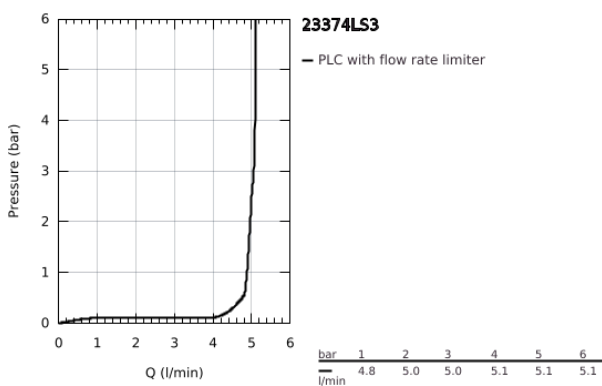

23 374 LS3 EUROSTYLE SINGLE-LEVER BASIN MIXER 1/2"
S-SIZE

PRODUCT DESCRIPTION

- Colour: moon white/chrome
- loop metal lever
- GROHE SilkMove 35 mm ceramic cartridge
- EcoMode - cold water flow in mid-lever position saves energy
- adjustable flow rate limiter
- with temperature limiter
- GROHE LongLife finish
- GROHE EcoJoy - less water, perfect flow
- maximum flow rate (at 3 bar): 5 l/min
- GROHE FastFixation installation system
- pop-up waste set 1 1/4"
- flexible connection hoses

23 374 LS3 EUROSTYLE SINGLE-LEVER BASIN MIXER 1/2" S-SIZE

SPARE PARTS, July 2017 – now

- 1: Lever (Spare part-nr. 46939LS0)
- 2: Cap (Spare part-nr. 46492000)
- 3: Screw coupling (Spare part-nr. 46460000)
- 4: Cartridge (Spare part-nr. 46863000)
- 5: Pop-up rod (Spare part-nr. 46739000)
- 6: Mousseur (Spare part-nr. 48159000)
- 7: Shank mounting kit (Spare part-nr. 46671000)
- 8: Waste set 1 1/4" (Spare part-nr. 28910000)
- 8.1: Plug (Spare part-nr. 07182000)
- 8.2: Eccentric rod (Spare part-nr. 07052000)
- 9: Eccentric rod (Spare part-nr. 07341000)*
- 10: Socket Spanner (Spare part-nr. 19332000)*
- 11: Mounting wrench (Spare part-nr. 19017000)*