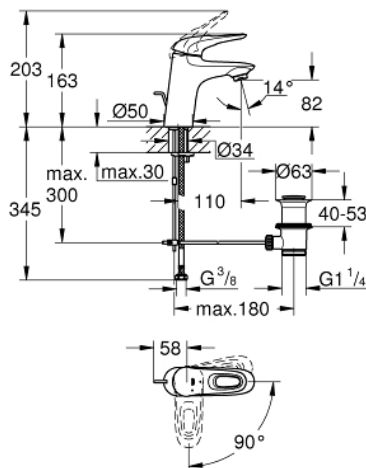

## 23 374 LS3 EUROSTYLE SINGLE-LEVER BASIN MIXER 1/2" S-SIZE

### PRODUCT DESCRIPTION

- Colour: moon white/chrome
- loop metal lever
- GROHE SilkMove 35 mm ceramic cartridge
- OpenCold - cold water flow in mid-lever position
- adjustable flow rate limiter
- with temperature limiter
- GROHE LongLife finish
- GROHE EcoJoy - less water, perfect flow
- maximum flow rate (at 3 bar): 5 l/min
- GROHE FastFixation installation system
- pop-up waste set 1 1/4"
- flexible connection hoses

### SPARE PARTS, July 2017 – now

- 1: Lever (Spare part-nr. 46939LS0)
- 2: Cap (Spare part-nr. 46492000)
- 3: Screw coupling (Spare part-nr. 46460000)
- 4: Cartridge (Spare part-nr. 46863000)
- 5: Pop-up rod (Spare part-nr. 46739000)
- 6: Mousseur (Spare part-nr. 48159000)
- 7: Shank mounting kit (Spare part-nr. 46671000)
- 8: Waste set 1 1/4" (Spare part-nr. 28910000)
- 8.1: Plug (Spare part-nr. 07182000)
- 8.2: Eccentric rod (Spare part-nr. 07052000)
- 9: Eccentric rod (Spare part-nr. 07341000)\*
- 10: Socket Spanner (Spare part-nr. 19332000)\*
- 11: Mounting wrench (Spare part-nr. 19017000)\*