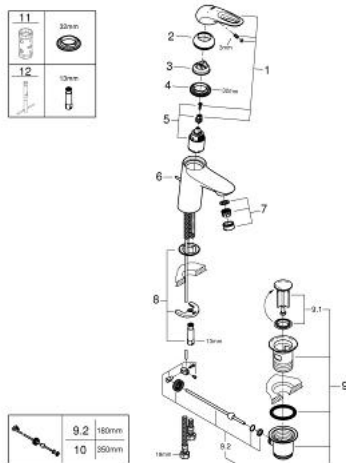

23 374 LS3 EUROSTYLE SINGLE-LEVER BASIN MIXER 1/2" S-SIZE

SPARE PARTS, July 2017 – now

- 1: Lever (Spare part-nr. 46939LS0)
- 2: Cap (Spare part-nr. 46492000)
- 3: Screw coupling (Spare part-nr. 46460000)
- 4: Cartridge (Spare part-nr. 46863000)
- 5: Pop-up rod (Spare part-nr. 46739000)
- 6: Mousseur (Spare part-nr. 48159000)
- 7: Shank mounting kit (Spare part-nr. 46671000)
- 8: Waste set 1 1/4" (Spare part-nr. 28910000)
- 8.1: Plug (Spare part-nr. 07182000)
- 8.2: Eccentric rod (Spare part-nr. 07052000)
- 9: Eccentric rod (Spare part-nr. 07341000)*
- 10: Socket Spanner (Spare part-nr. 19332000)*
- 11: Mounting wrench (Spare part-nr. 19017000)*

* Optional accessories