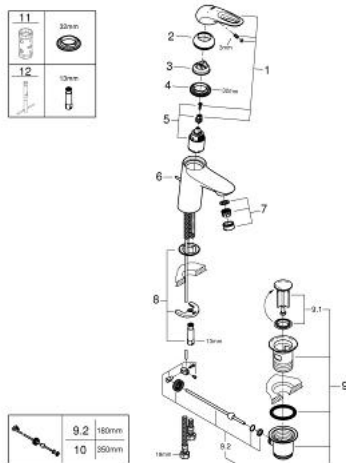

## 23 374 LS3 EUROSTYLE SINGLE-LEVER BASIN MIXER 1/2" S-SIZE

### PRODUCT DESCRIPTION

- Colour: moon white/chrome
- loop metal lever
- GROHE SilkMove 35 mm ceramic cartridge
- OpenCold - cold water flow in mid-lever position
- adjustable flow rate limiter
- with temperature limiter
- GROHE LongLife finish
- GROHE EcoJoy - less water, perfect flow
- maximum flow rate (at 3 bar): 5 l/min
- GROHE FastFixation installation system
- pop-up waste set 1 1/4"
- flexible connection hoses

### SPARE PARTS, July 2017 – now

- 1: Lever (Spare part-nr. 46939LS0)
- 2: Cap (Spare part-nr. 46492000)
- 3: Screw coupling (Spare part-nr. 46460000)
- 4: Cartridge (Spare part-nr. 46863000)
- 5: Pop-up rod (Spare part-nr. 46739000)
- 6: Mousseur (Spare part-nr. 48159000)
- 7: Shank mounting kit (Spare part-nr. 46671000)
- 8: Waste set 1 1/4" (Spare part-nr. 28910000)
- 8.1: Plug (Spare part-nr. 07182000)
- 8.2: Eccentric rod (Spare part-nr. 07052000)
- 9: Eccentric rod (Spare part-nr. 07341000)\*
- 10: Socket Spanner (Spare part-nr. 19332000)\*
- 11: Mounting wrench (Spare part-nr. 19017000)\*