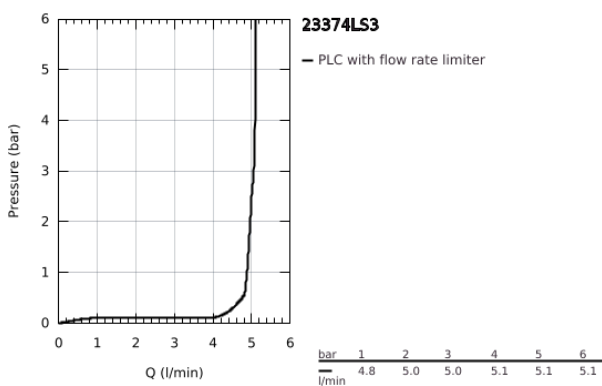

## 23 374 LS3 EUROSTYLE SINGLE-LEVER BASIN MIXER 1/2" S-SIZE

### PRODUCT DESCRIPTION

- Colour: moon white/chrome
- loop metal lever
- GROHE SilkMove 35 mm ceramic cartridge
- OpenCold - cold water flow in mid-lever position
- adjustable flow rate limiter
- with temperature limiter
- GROHE LongLife finish
- GROHE EcoJoy - less water, perfect flow
- maximum flow rate (at 3 bar): 5 l/min
- GROHE FastFixation installation system
- pop-up waste set 1 1/4"
- flexible connection hoses