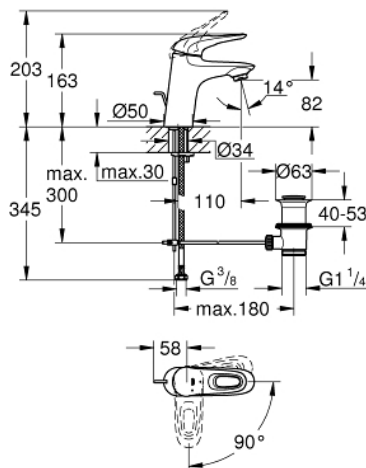

23 374 LS3 EUROSTYLE SINGLE-LEVER BASIN MIXER 1/2"
S-SIZE

PRODUCT DESCRIPTION

- Colour: moon white/chrome
- loop metal lever
- GROHE SilkMove 35 mm ceramic cartridge
- EcoMode - cold water flow in mid-lever position saves energy
- adjustable flow rate limiter
- with temperature limiter
- GROHE LongLife finish
- GROHE EcoJoy - less water, perfect flow
- maximum flow rate (at 3 bar): 5 l/min
- GROHE FastFixation installation system
- pop-up waste set 1 1/4"
- flexible connection hoses

23 374 LS3 EUROSTYLE SINGLE-LEVER BASIN MIXER 1/2" S-SIZE

SPARE PARTS, July 2017 – now

- 1: Lever (Spare part-nr. 46939LS0)
- 2: Cap (Spare part-nr. 46492000)
- 3: Screw coupling (Spare part-nr. 46460000)
- 4: Cartridge (Spare part-nr. 46863000)
- 5: Pop-up rod (Spare part-nr. 46739000)
- 6: Mousseur (Spare part-nr. 48159000)
- 7: Shank mounting kit (Spare part-nr. 46671000)
- 8: Waste set 1 1/4" (Spare part-nr. 28910000)
- 8.1: Plug (Spare part-nr. 07182000)
- 8.2: Eccentric rod (Spare part-nr. 07052000)
- 9: Eccentric rod (Spare part-nr. 07341000)*
- 10: Socket Spanner (Spare part-nr. 19332000)*
- 11: Mounting wrench (Spare part-nr. 19017000)*