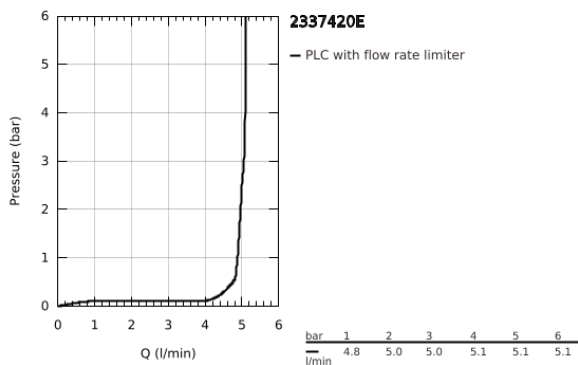

23 374 20E **EUROSTYLE COSMOPOLITAN SINGLE-LEVER BASIN MIXER 1/2"**  
**S-SIZE**

**PRODUCT DESCRIPTION**

- Colour: chrome
- GROHE SilkMove 35 mm ceramic cartridge
- EcoMode - cold water flow in mid-lever position saves energy
- adjustable flow rate limiter
- temperature limiter
- GROHE LongLife finish
- GROHE EcoJoy - less water, perfect flow
- maximum flow rate (at 3 bar): 5 l/min
- GROHE FastFixation installation system
- pop-up waste set 1 1/4"
- flexible connection hoses

## 23 374 20E EUROSTYLE COSMOPOLITAN SINGLE-LEVER BASIN MIXER 1/2" S-SIZE