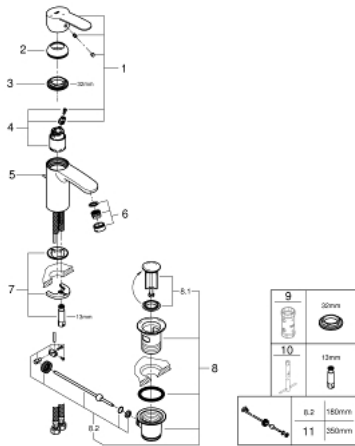

23 374 20E **EUROSTYLE COSMOPOLITAN SINGLE-LEVER BASIN MIXER 1/2"**  
**S-SIZE**

**PRODUCT DESCRIPTION**

- Colour: chrome
- GROHE SilkMove 35 mm ceramic cartridge
- EcoMode - cold water flow in mid-lever position saves energy
- adjustable flow rate limiter
- temperature limiter
- GROHE LongLife finish
- GROHE EcoJoy - less water, perfect flow
- maximum flow rate (at 3 bar): 5 l/min
- GROHE FastFixation installation system
- pop-up waste set 1 1/4"
- flexible connection hoses

## 23 374 20E EUROSTYLE COSMOPOLITAN SINGLE-LEVER BASIN MIXER 1/2" S-SIZE

### SPARE PARTS, July 2017 – now

- 1: Lever (Spare part-nr. 46829000)
- 2: Cap (Spare part-nr. 46492000)
- 3: Screw coupling (Spare part-nr. 46460000)
- 4: Cartridge (Spare part-nr. 46863000)
- 5: Pop-up rod (Spare part-nr. 46739000)
- 6: Mousseur (Spare part-nr. 48159000)
- 7: Shank mounting kit (Spare part-nr. 46671000)
- 8: Waste set 1 1/4" (Spare part-nr. 28910000)
- 8.1: Plug (Spare part-nr. 07182000)
- 8.2: Eccentric rod (Spare part-nr. 07052000)
- 9: Socket Spanner (Spare part-nr. 19332000)\*
- 10: Mounting wrench (Spare part-nr. 19017000)\*
- 11: Eccentric rod (Spare part-nr. 07341000)\*