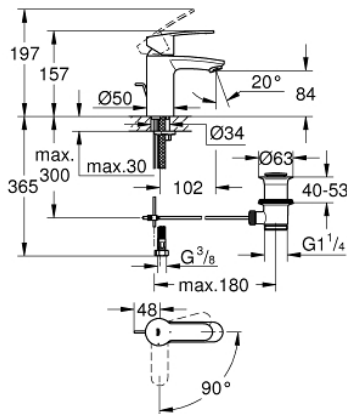

23 374 20E **EUROSTYLE COSMOPOLITAN SINGLE-LEVER BASIN MIXER 1/2"**  
**S-SIZE**

**PRODUCT DESCRIPTION**

- Colour: chrome
- GROHE SilkMove 35 mm ceramic cartridge
- EcoMode - cold water flow in mid-lever position saves energy
- adjustable flow rate limiter
- temperature limiter
- GROHE LongLife finish
- GROHE EcoJoy - less water, perfect flow
- maximum flow rate (at 3 bar): 5 l/min
- GROHE FastFixation installation system
- pop-up waste set 1 1/4"
- flexible connection hoses

## 23 374 20E EUROSTYLE COSMOPOLITAN SINGLE-LEVER BASIN MIXER 1/2" S-SIZE

### SPARE PARTS, July 2017 – now

- 1: Lever (Spare part-nr. 46829000)
- 2: Cap (Spare part-nr. 46492000)
- 3: Screw coupling (Spare part-nr. 46460000)
- 4: Cartridge (Spare part-nr. 46863000)
- 5: Pop-up rod (Spare part-nr. 46739000)
- 6: Mousseur (Spare part-nr. 48159000)
- 7: Shank mounting kit (Spare part-nr. 46671000)
- 8: Waste set 1 1/4" (Spare part-nr. 28910000)
- 8.1: Plug (Spare part-nr. 07182000)
- 8.2: Eccentric rod (Spare part-nr. 07052000)
- 9: Socket Spanner (Spare part-nr. 19332000)\*
- 10: Mounting wrench (Spare part-nr. 19017000)\*
- 11: Eccentric rod (Spare part-nr. 07341000)\*