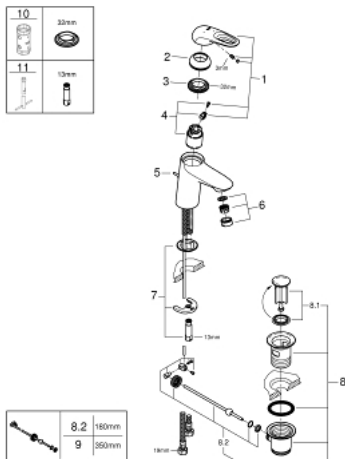

23 374 003 **EUROSTYLE SINGLE-LEVER BASIN MIXER 1/2"**  
**S-SIZE**

**PRODUCT DESCRIPTION**

- Colour: chrome
- loop metal lever
- GROHE SilkMove 35 mm ceramic cartridge
- EcoMode - cold water flow in mid-lever position saves energy
- adjustable flow rate limiter
- with temperature limiter
- GROHE LongLife finish
- GROHE EcoJoy - less water, perfect flow
- maximum flow rate (at 3 bar): 5 l/min
- GROHE FastFixation installation system
- pop-up waste set 1 1/4"
- flexible connection hoses

23 374 003 **EUROSTYLE SINGLE-LEVER BASIN MIXER 1/2"**  
**S-SIZE**

**SPARE PARTS**, July 2017 – now

- 1: Lever (Spare part-nr. 46939000)
  - 2: Cap (Spare part-nr. 46492000)
  - 3: Screw coupling (Spare part-nr. 46460000)
  - 4: Cartridge (Spare part-nr. 46863000)
  - 5: Pop-up rod (Spare part-nr. 46739000)
  - 6: Mousseur (Spare part-nr. 48159000)
  - 7: Shank mounting kit (Spare part-nr. 46671000)
  - 8: Waste set 1 1/4" (Spare part-nr. 28910000)
  - 8.1: Plug (Spare part-nr. 07182000)
  - 8.2: Eccentric rod (Spare part-nr. 07052000)
  - 9: Eccentric rod (Spare part-nr. 07341000)\*
  - 10: Socket Spanner (Spare part-nr. 19332000)\*
  - 11: Mounting wrench (Spare part-nr. 19017000)\*
- \* Optional accessories