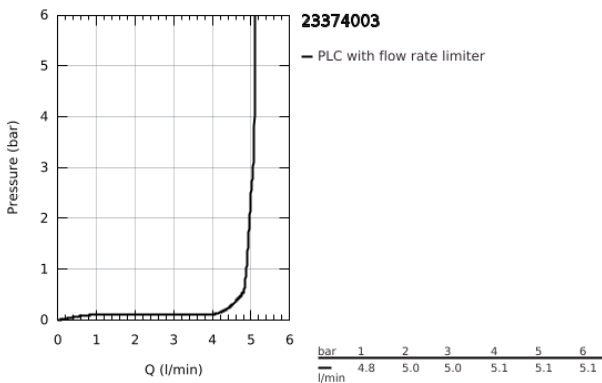

23 374 003 **EUROSTYLE SINGLE-LEVER BASIN MIXER 1/2"**  
**S-SIZE**

**PRODUCT DESCRIPTION**

- Colour: chrome
- loop metal lever
- GROHE SilkMove 35 mm ceramic cartridge
- EcoMode - cold water flow in mid-lever position saves energy
- adjustable flow rate limiter
- with temperature limiter
- GROHE LongLife finish
- GROHE EcoJoy - less water, perfect flow
- maximum flow rate (at 3 bar): 5 l/min
- GROHE FastFixation installation system
- pop-up waste set 1 1/4"
- flexible connection hoses

23 374 003 **EUROSTYLE SINGLE-LEVER BASIN MIXER 1/2"**  
**S-SIZE**

**SPARE PARTS**, July 2017 – now

- 1: Lever (Spare part-nr. 46939000)
  - 2: Cap (Spare part-nr. 46492000)
  - 3: Screw coupling (Spare part-nr. 46460000)
  - 4: Cartridge (Spare part-nr. 46863000)
  - 5: Pop-up rod (Spare part-nr. 46739000)
  - 6: Mousseur (Spare part-nr. 48159000)
  - 7: Shank mounting kit (Spare part-nr. 46671000)
  - 8: Waste set 1 1/4" (Spare part-nr. 28910000)
  - 8.1: Plug (Spare part-nr. 07182000)
  - 8.2: Eccentric rod (Spare part-nr. 07052000)
  - 9: Eccentric rod (Spare part-nr. 07341000)\*
  - 10: Socket Spanner (Spare part-nr. 19332000)\*
  - 11: Mounting wrench (Spare part-nr. 19017000)\*
- \* Optional accessories