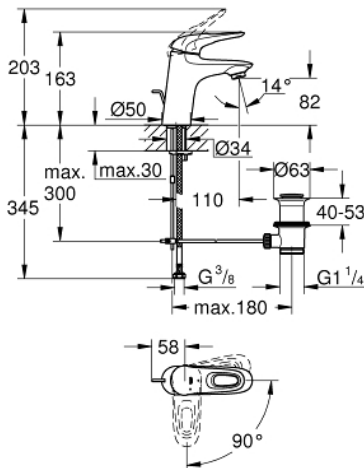

23 374 003 **EUROSTYLE SINGLE-LEVER BASIN MIXER 1/2"**  
**S-SIZE**

**PRODUCT DESCRIPTION**

- Colour: chrome
- loop metal lever
- GROHE SilkMove 35 mm ceramic cartridge
- EcoMode - cold water flow in mid-lever position saves energy
- adjustable flow rate limiter
- with temperature limiter
- GROHE LongLife finish
- GROHE EcoJoy - less water, perfect flow
- maximum flow rate (at 3 bar): 5 l/min
- GROHE FastFixation installation system
- pop-up waste set 1 1/4"
- flexible connection hoses

23 374 003 **EUROSTYLE SINGLE-LEVER BASIN MIXER 1/2"**  
**S-SIZE**

**SPARE PARTS**, July 2017 – now

- 1: Lever (Spare part-nr. 46939000)
  - 2: Cap (Spare part-nr. 46492000)
  - 3: Screw coupling (Spare part-nr. 46460000)
  - 4: Cartridge (Spare part-nr. 46863000)
  - 5: Pop-up rod (Spare part-nr. 46739000)
  - 6: Mousseur (Spare part-nr. 48159000)
  - 7: Shank mounting kit (Spare part-nr. 46671000)
  - 8: Waste set 1 1/4" (Spare part-nr. 28910000)
  - 8.1: Plug (Spare part-nr. 07182000)
  - 8.2: Eccentric rod (Spare part-nr. 07052000)
  - 9: Eccentric rod (Spare part-nr. 07341000)\*
  - 10: Socket Spanner (Spare part-nr. 19332000)\*
  - 11: Mounting wrench (Spare part-nr. 19017000)\*
- \* Optional accessories