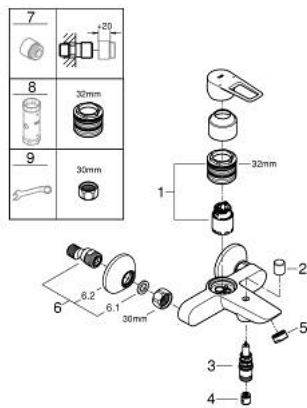

23 355 001 START LOOP SINGLE-LEVER BATH MIXER 1/2"

PRODUCT DESCRIPTION

- Colour: chrome
- wall mounted
- GROHE SmoothControl 35 mm ceramic cartridge
- with temperature limiter
- GROHE LongLife finish
- automatic diverter: bath/shower
- spout with mousseur
- shower bottom outlet with integrated non return-valve
- protected against backflow
- S-unions
- metal wall escutcheon
- GROHE QuickSpanner included in chrome variant only

23 355 001 START LOOP SINGLE-LEVER BATH MIXER 1/2"

SPARE PARTS, November 2021 – now

- 1: Cartridge (Spare part-nr. 46374000)
 - 2: Diverter knob (Spare part-nr. 64309000)
 - 3: Diverter (Spare part-nr. 65655000)
 - 4: Non-return valve (Spare part-nr. 08565000)
 - 5: Mousseur (Spare part-nr. 13941000)
 - 6: S-union (Spare part-nr. 12075000)
 - 6.1: Seal (Spare part-nr. 0138600M)
 - 6.2: Escutcheon (Spare part-nr. 0221000M)
 - 7: Extension 3/4", 20 mm (Spare part-nr. 0713000M)*
 - 8: Socket Spanner (Spare part-nr. 19332000)*
 - 9: Special spanner (Spare part-nr. 19377000)*
- * Optional accessories