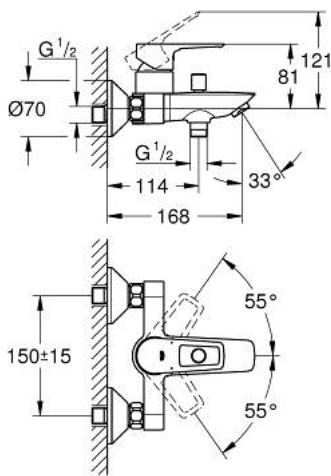

23 355 001 START LOOP SINGLE-LEVER BATH MIXER 1/2"

PRODUCT DESCRIPTION

- Colour: chrome
- wall mounted
- GROHE SmoothControl 35 mm ceramic cartridge
- with temperature limiter
- GROHE LongLife finish
- automatic diverter: bath/shower
- spout with mousseur
- shower bottom outlet with integrated non return-valve
- protected against backflow
- S-unions
- metal wall escutcheon
- GROHE QuickSpanner included in chrome variant only

23 355 001 START LOOP SINGLE-LEVER BATH MIXER 1/2"

SPARE PARTS, November 2021 – now

- 1: Cartridge (Spare part-nr. 46374000)
 - 2: Diverter knob (Spare part-nr. 64309000)
 - 3: Diverter (Spare part-nr. 65655000)
 - 4: Non-return valve (Spare part-nr. 08565000)
 - 5: Mousseur (Spare part-nr. 13941000)
 - 6: S-union (Spare part-nr. 12075000)
 - 6.1: Seal (Spare part-nr. 0138600M)
 - 6.2: Escutcheon (Spare part-nr. 0221000M)
 - 7: Extension 3/4", 20 mm (Spare part-nr. 0713000M)*
 - 8: Socket Spanner (Spare part-nr. 19332000)*
 - 9: Special spanner (Spare part-nr. 19377000)*
- * Optional accessories