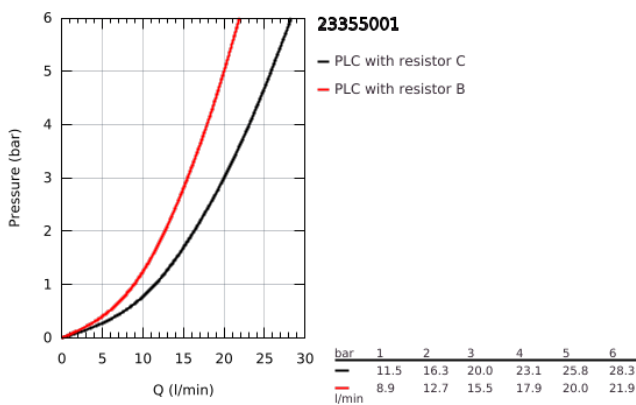

23 355 001 START LOOP SINGLE-LEVER BATH MIXER 1/2"

PRODUCT DESCRIPTION

- Colour: chrome
- wall mounted
- GROHE SmoothControl 35 mm ceramic cartridge
- with temperature limiter
- GROHE LongLife finish
- automatic diverter: bath/shower
- spout with mousseur
- shower bottom outlet with integrated non return-valve
- protected against backflow
- S-unions
- metal wall escutcheon
- GROHE QuickSpanner included in chrome variant only

23 355 001 START LOOP SINGLE-LEVER BATH MIXER 1/2"

SPARE PARTS, November 2021 – now

- 1: Cartridge (Spare part-nr. 46374000)
 - 2: Diverter knob (Spare part-nr. 64309000)
 - 3: Diverter (Spare part-nr. 65655000)
 - 4: Non-return valve (Spare part-nr. 08565000)
 - 5: Mousseur (Spare part-nr. 13941000)
 - 6: S-union (Spare part-nr. 12075000)
 - 6.1: Seal (Spare part-nr. 0138600M)
 - 6.2: Escutcheon (Spare part-nr. 0221000M)
 - 7: Extension 3/4", 20 mm (Spare part-nr. 0713000M)*
 - 8: Socket Spanner (Spare part-nr. 19332000)*
 - 9: Special spanner (Spare part-nr. 19377000)*
- * Optional accessories