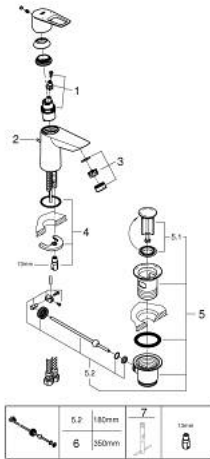

23 349 001 **START LOOP SINGLE-LEVER BASIN MIXER 1/2"**
S-SIZE

PRODUCT DESCRIPTION

- Colour: chrome
- GROHE SmoothControl 28 mm ceramic cartridge
- with temperature limiter
- GROHE LongLife finish
- Protected Water Ways no contact of water with lead or nickel inside the tap
- GROHE EcoJoy - less water, perfect flow
- maximum flow rate (at 3 bar): 5 l/min
- plastic pop-up waste set 1 1/4"
- flexible connection hoses
- GROHE QuickTool included

23 349 001 **START LOOP SINGLE-LEVER BASIN MIXER 1/2"**
S-SIZE

SPARE PARTS, September 2018 – now

- 1: Cartridge (Spare part-nr. 48518000)
 - 2: Pop-up rod (Spare part-nr. 46739000)
 - 3: Mousseur (Spare part-nr. 48159000)
 - 4: Shank mounting kit (Spare part-nr. 46249000)
 - 5: Waste set 1 1/4" (Spare part-nr. 28910000)
 - 5.1: Plug (Spare part-nr. 07182000)
 - 5.2: Eccentric rod (Spare part-nr. 07052000)
 - 6: Eccentric rod (Spare part-nr. 07341000)*
 - 7: Mounting wrench (Spare part-nr. 19017000)*
- * Optional accessories