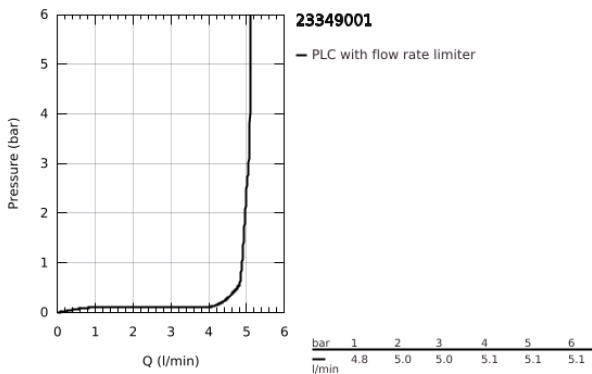

23 349 001 **START LOOP SINGLE-LEVER BASIN MIXER 1/2"**
S-SIZE

PRODUCT DESCRIPTION

- Colour: chrome
- GROHE SmoothControl 28 mm ceramic cartridge
- with temperature limiter
- GROHE LongLife finish
- Protected Water Ways no contact of water with lead or nickel inside the tap
- GROHE EcoJoy - less water, perfect flow
- maximum flow rate (at 3 bar): 5 l/min
- plastic pop-up waste set 1 1/4"
- flexible connection hoses
- GROHE QuickTool included

23 349 001 **START LOOP SINGLE-LEVER BASIN MIXER 1/2"**
S-SIZE

SPARE PARTS, September 2018 – now

- 1: Cartridge (Spare part-nr. 48518000)
 - 2: Pop-up rod (Spare part-nr. 46739000)
 - 3: Mousseur (Spare part-nr. 48159000)
 - 4: Shank mounting kit (Spare part-nr. 46249000)
 - 5: Waste set 1 1/4" (Spare part-nr. 28910000)
 - 5.1: Plug (Spare part-nr. 07182000)
 - 5.2: Eccentric rod (Spare part-nr. 07052000)
 - 6: Eccentric rod (Spare part-nr. 07341000)*
 - 7: Mounting wrench (Spare part-nr. 19017000)*
- * Optional accessories