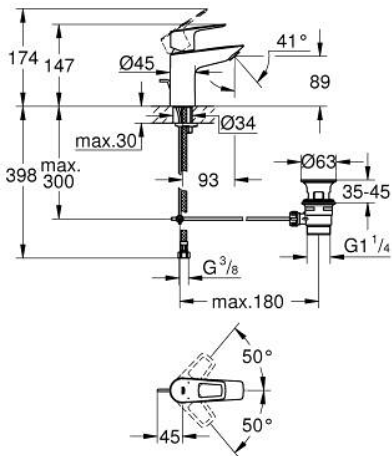

23 349 001 **START LOOP SINGLE-LEVER BASIN MIXER 1/2"**
S-SIZE

PRODUCT DESCRIPTION

- Colour: chrome
- GROHE SmoothControl 28 mm ceramic cartridge
- with temperature limiter
- GROHE LongLife finish
- Protected Water Ways no contact of water with lead or nickel inside the tap
- GROHE EcoJoy - less water, perfect flow
- maximum flow rate (at 3 bar): 5 l/min
- plastic pop-up waste set 1 1/4"
- flexible connection hoses
- GROHE QuickTool included

23 349 001 **START LOOP SINGLE-LEVER BASIN MIXER 1/2"**
S-SIZE

SPARE PARTS, September 2018 – now

- 1: Cartridge (Spare part-nr. 48518000)
 - 2: Pop-up rod (Spare part-nr. 46739000)
 - 3: Mousseur (Spare part-nr. 48159000)
 - 4: Shank mounting kit (Spare part-nr. 46249000)
 - 5: Waste set 1 1/4" (Spare part-nr. 28910000)
 - 5.1: Plug (Spare part-nr. 07182000)
 - 5.2: Eccentric rod (Spare part-nr. 07052000)
 - 6: Eccentric rod (Spare part-nr. 07341000)*
 - 7: Mounting wrench (Spare part-nr. 19017000)*
- * Optional accessories