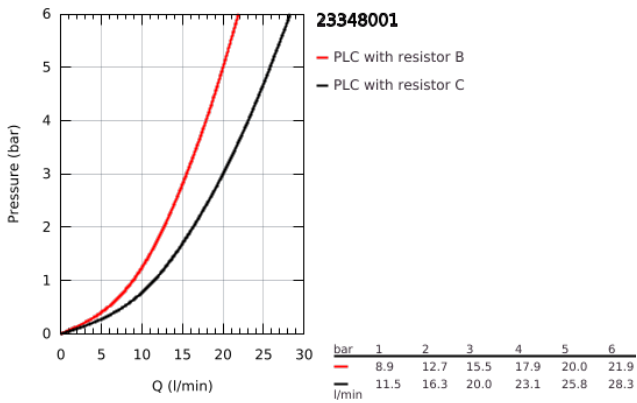

23 348 001 **START EDGE SINGLE-LEVER BATH MIXER 1/2"**

PRODUCT DESCRIPTION

- Colour: chrome
- wall mounted
- GROHE SmoothControl 35 mm ceramic cartridge
- with temperature limiter
- GROHE LongLife finish
- adjustable flow rate limiter
- automatic diverter: bath/shower
- spout with mousseur
- shower bottom outlet with integrated non return-valve
- protected against backflow
- S-unions
- metal wall escutcheon
- QuickSpanner included

23 348 001 START EDGE SINGLE-LEVER BATH MIXER 1/2"

SPARE PARTS, November 2021 – now

- 1: Cartridge (Spare part-nr. 46374000)
 - 2: Diverter knob (Spare part-nr. 64309000)
 - 3: Diverter (Spare part-nr. 65655000)
 - 4: Non-return valve (Spare part-nr. 08565000)
 - 5: Mousseur (Spare part-nr. 13941000)
 - 6: S-union (Spare part-nr. 12075000)
 - 6.1: Seal (Spare part-nr. 0138600M)
 - 6.2: Escutcheon (Spare part-nr. 0221000M)
 - 7: Extension 3/4", 20 mm (Spare part-nr. 0713000M)*
 - 8: Socket Spanner (Spare part-nr. 19332000)*
 - 9: Special spanner (Spare part-nr. 19377000)*
- * Optional accessories