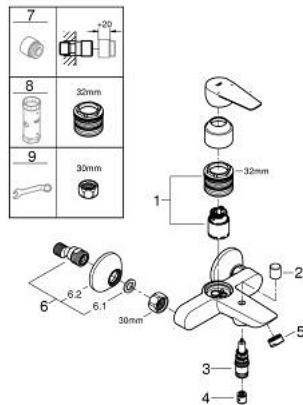

23 348 001 **START EDGE SINGLE-LEVER BATH MIXER 1/2"**

PRODUCT DESCRIPTION

- Colour: chrome
- wall mounted
- GROHE SmoothControl 35 mm ceramic cartridge
- with temperature limiter
- GROHE LongLife finish
- adjustable flow rate limiter
- automatic diverter: bath/shower
- spout with mousseur
- shower bottom outlet with integrated non return-valve
- protected against backflow
- S-unions
- metal wall escutcheon
- QuickSpanner included

23 348 001 START EDGE SINGLE-LEVER BATH MIXER 1/2"

SPARE PARTS, November 2021 – now

- 1: Cartridge (Spare part-nr. 46374000)
 - 2: Diverter knob (Spare part-nr. 64309000)
 - 3: Diverter (Spare part-nr. 65655000)
 - 4: Non-return valve (Spare part-nr. 08565000)
 - 5: Mousseur (Spare part-nr. 13941000)
 - 6: S-union (Spare part-nr. 12075000)
 - 6.1: Seal (Spare part-nr. 0138600M)
 - 6.2: Escutcheon (Spare part-nr. 0221000M)
 - 7: Extension 3/4", 20 mm (Spare part-nr. 0713000M)*
 - 8: Socket Spanner (Spare part-nr. 19332000)*
 - 9: Special spanner (Spare part-nr. 19377000)*
- * Optional accessories