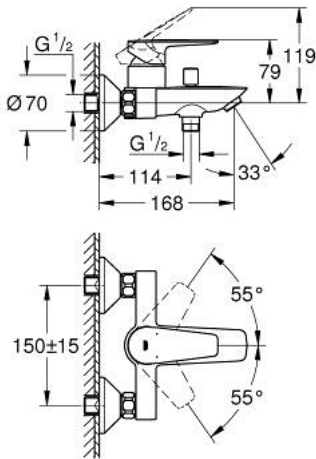

23 348 001 **START EDGE SINGLE-LEVER BATH MIXER 1/2"**

PRODUCT DESCRIPTION

- Colour: chrome
- wall mounted
- GROHE SmoothControl 35 mm ceramic cartridge
- with temperature limiter
- GROHE LongLife finish
- adjustable flow rate limiter
- automatic diverter: bath/shower
- spout with mousseur
- shower bottom outlet with integrated non return-valve
- protected against backflow
- S-unions
- metal wall escutcheon
- QuickSpanner included

23 348 001 START EDGE SINGLE-LEVER BATH MIXER 1/2"

SPARE PARTS, November 2021 – now

- 1: Cartridge (Spare part-nr. 46374000)
 - 2: Diverter knob (Spare part-nr. 64309000)
 - 3: Diverter (Spare part-nr. 65655000)
 - 4: Non-return valve (Spare part-nr. 08565000)
 - 5: Mousseur (Spare part-nr. 13941000)
 - 6: S-union (Spare part-nr. 12075000)
 - 6.1: Seal (Spare part-nr. 0138600M)
 - 6.2: Escutcheon (Spare part-nr. 0221000M)
 - 7: Extension 3/4", 20 mm (Spare part-nr. 0713000M)*
 - 8: Socket Spanner (Spare part-nr. 19332000)*
 - 9: Special spanner (Spare part-nr. 19377000)*
- * Optional accessories