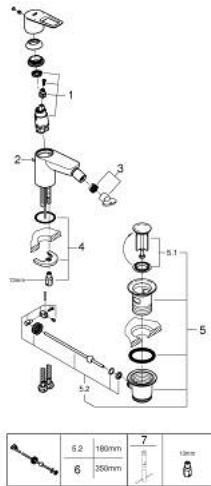

23 338 001 **BAULOOP SINGLE-LEVER BIDET MIXER 1/2"**

**PRODUCT DESCRIPTION**

- Colour: chrome
- GROHE SmoothControl 28 mm ceramic cartridge
- with temperature limiter
- GROHE LongLife finish
- AquaCalibrator
- maximum flow rate (at 3 bar): 5 l/min
- with ball joint
- rapid installation system
- plastic pop-up waste set 1 1/4"
- flexible connection hoses

## 23 338 001 BAULOOP SINGLE-LEVER BIDET MIXER 1/2"

### SPARE PARTS, September 2018 – now

- 1: Cartridge (Spare part-nr. 46580000)
  - 2: Pop-up rod (Spare part-nr. 46739000)
  - 3: Mousseur (Spare part-nr. 13998000)
  - 4: Shank mounting kit (Spare part-nr. 46249000)
  - 5: Waste set 1 1/4" (Spare part-nr. 28910000)
  - 5.1: Plug (Spare part-nr. 07182000)
  - 5.2: Eccentric rod (Spare part-nr. 07052000)
  - 6: Eccentric rod (Spare part-nr. 07341000)\*
  - 7: Mounting wrench (Spare part-nr. 19017000)\*
- \* Optional accessories