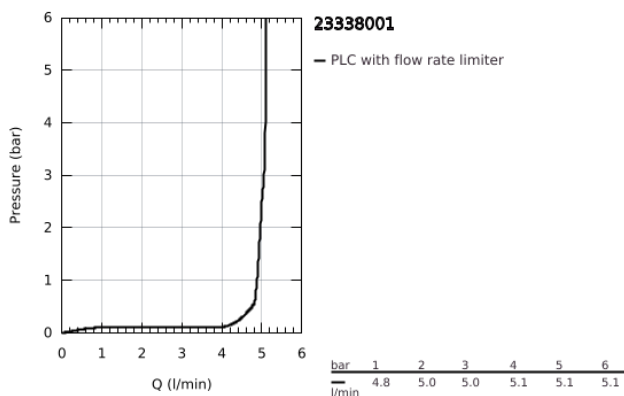

23 338 001 BAULOOP SINGLE-LEVER BIDET MIXER 1/2"

PRODUCT DESCRIPTION

- Colour: chrome
- GROHE SmoothControl 28 mm ceramic cartridge
- with temperature limiter
- GROHE LongLife finish
- GROHE EcoJoy - less water, perfect flow
- maximum flow rate (at 3 bar): 5 l/min
- with ball joint
- rapid installation system
- plastic pop-up waste set 1 1/4"
- flexible connection hoses

23 338 001 BAULOOP SINGLE-LEVER BIDET MIXER 1/2"

SPARE PARTS, September 2018 – now

- 1: Cartridge (Spare part-nr. 46580000)
 - 2: Pop-up rod (Spare part-nr. 46739000)
 - 3: Mousseur (Spare part-nr. 13998000)
 - 4: Shank mounting kit (Spare part-nr. 46249000)
 - 5: Waste set 1 1/4" (Spare part-nr. 28910000)
 - 5.1: Plug (Spare part-nr. 07182000)
 - 5.2: Eccentric rod (Spare part-nr. 07052000)
 - 6: Eccentric rod (Spare part-nr. 07341000)*
 - 7: Mounting wrench (Spare part-nr. 19017000)*
- * Optional accessories