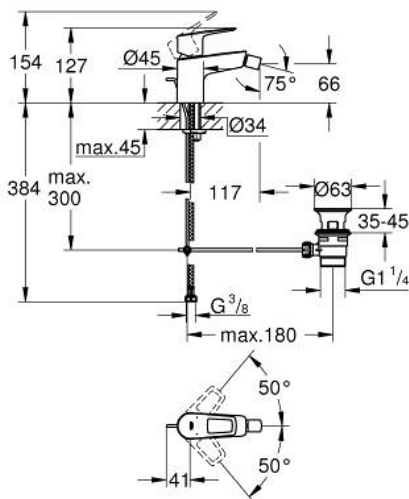

23 338 001 BAULOOP SINGLE-LEVER BIDET MIXER 1/2"

PRODUCT DESCRIPTION

- Colour: chrome
- GROHE SmoothControl 28 mm ceramic cartridge
- with temperature limiter
- GROHE LongLife finish
- GROHE EcoJoy - less water, perfect flow
- maximum flow rate (at 3 bar): 5 l/min
- with ball joint
- rapid installation system
- plastic pop-up waste set 1 1/4"
- flexible connection hoses

23 338 001 BAULOOP SINGLE-LEVER BIDET MIXER 1/2"

SPARE PARTS, September 2018 – now

- 1: Cartridge (Spare part-nr. 46580000)
 - 2: Pop-up rod (Spare part-nr. 46739000)
 - 3: Mousseur (Spare part-nr. 13998000)
 - 4: Shank mounting kit (Spare part-nr. 46249000)
 - 5: Waste set 1 1/4" (Spare part-nr. 28910000)
 - 5.1: Plug (Spare part-nr. 07182000)
 - 5.2: Eccentric rod (Spare part-nr. 07052000)
 - 6: Eccentric rod (Spare part-nr. 07341000)*
 - 7: Mounting wrench (Spare part-nr. 19017000)*
- * Optional accessories