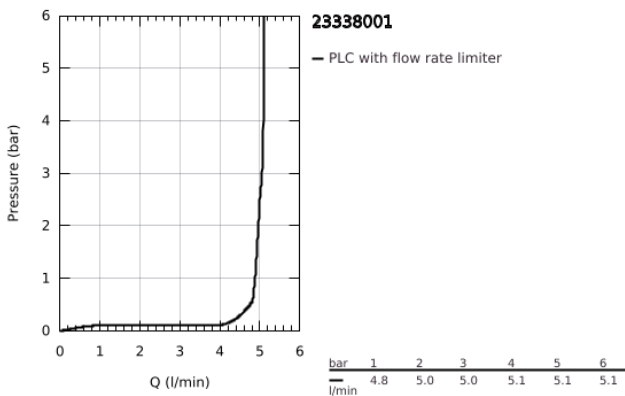

23 338 001 **BAULOOP SINGLE-LEVER BIDET MIXER 1/2"**

**PRODUCT DESCRIPTION**

- Colour: chrome
- GROHE SmoothControl 28 mm ceramic cartridge
- with temperature limiter
- GROHE LongLife finish
- AquaCalibrator
- maximum flow rate (at 3 bar): 5 l/min
- with ball joint
- rapid installation system
- plastic pop-up waste set 1 1/4"
- flexible connection hoses

## 23 338 001 BAULOOP SINGLE-LEVER BIDET MIXER 1/2"