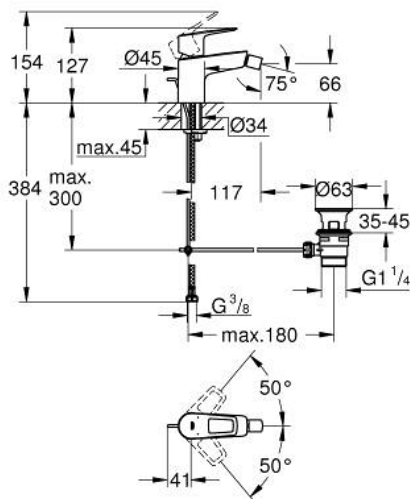

23 338 001 **BAULOOP SINGLE-LEVER BIDET MIXER 1/2"**

**PRODUCT DESCRIPTION**

- Colour: chrome
- GROHE SmoothControl 28 mm ceramic cartridge
- with temperature limiter
- GROHE LongLife finish
- AquaCalibrator
- maximum flow rate (at 3 bar): 5 l/min
- with ball joint
- rapid installation system
- plastic pop-up waste set 1 1/4"
- flexible connection hoses

## 23 338 001 BAULOOP SINGLE-LEVER BIDET MIXER 1/2"

### SPARE PARTS, September 2018 – now

- 1: Cartridge (Spare part-nr. 46580000)
  - 2: Pop-up rod (Spare part-nr. 46739000)
  - 3: Mousseur (Spare part-nr. 13998000)
  - 4: Shank mounting kit (Spare part-nr. 46249000)
  - 5: Waste set 1 1/4" (Spare part-nr. 28910000)
  - 5.1: Plug (Spare part-nr. 07182000)
  - 5.2: Eccentric rod (Spare part-nr. 07052000)
  - 6: Eccentric rod (Spare part-nr. 07341000)\*
  - 7: Mounting wrench (Spare part-nr. 19017000)\*
- \* Optional accessories