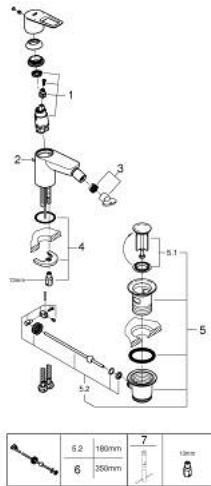

23 338 001 BAULOOP SINGLE-LEVER BIDET MIXER 1/2"

PRODUCT DESCRIPTION

- Colour: chrome
- GROHE SmoothControl 28 mm ceramic cartridge
- with temperature limiter
- GROHE LongLife finish
- GROHE EcoJoy - less water, perfect flow
- maximum flow rate (at 3 bar): 5 l/min
- with ball joint
- rapid installation system
- plastic pop-up waste set 1 1/4"
- flexible connection hoses

23 338 001 BAULOOP SINGLE-LEVER BIDET MIXER 1/2"

SPARE PARTS, September 2018 – now

- 1: Cartridge (Spare part-nr. 46580000)
 - 2: Pop-up rod (Spare part-nr. 46739000)
 - 3: Mousseur (Spare part-nr. 13998000)
 - 4: Shank mounting kit (Spare part-nr. 46249000)
 - 5: Waste set 1 1/4" (Spare part-nr. 28910000)
 - 5.1: Plug (Spare part-nr. 07182000)
 - 5.2: Eccentric rod (Spare part-nr. 07052000)
 - 6: Eccentric rod (Spare part-nr. 07341000)*
 - 7: Mounting wrench (Spare part-nr. 19017000)*
- * Optional accessories