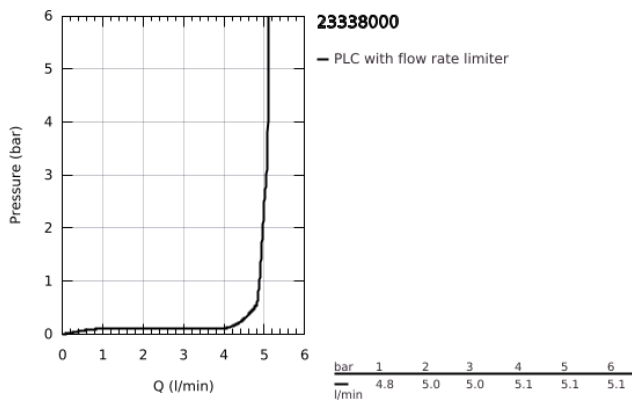

23 338 000 **BAULOOP SINGLE-LEVER BIDET MIXER 1/2"**

PRODUCT DESCRIPTION

- Colour: chrome
- GROHE SmoothControl 28 mm ceramic cartridge
- GROHE LongLife finish
- AquaCalibrator
- maximum flow rate (at 3 bar): 5 l/min
- rapid installation system
- with ball joint
- pop-up waste set 1 1/4"
- flexible connection hoses

23 338 000 BAULoop SINGLE-LEVER BIDET MIXER 1/2"

SPARE PARTS, September 2012 – now

- 1: Lever (Spare part-nr. 46695000)
- 2: Cartridge (Spare part-nr. 46580000)
- 3: Pop-up rod (Spare part-nr. 46739000)
- 4: Mousseur (Spare part-nr. 13998000)
- 5: Shank mounting kit (Spare part-nr. 46249000)
- 6: Waste set 1 1/4" (Spare part-nr. 28910000)
- 6.1: Plug (Spare part-nr. 07182000)
- 6.2: Eccentric rod (Spare part-nr. 07052000)
- 7: Mounting wrench (Spare part-nr. 19017000)*
- 8: Eccentric rod (Spare part-nr. 07341000)*