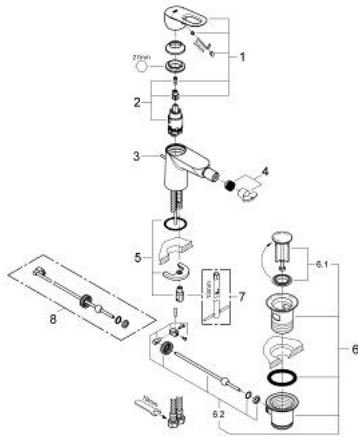

23 338 000 **BAULOOP SINGLE-LEVER BIDET MIXER 1/2"**

PRODUCT DESCRIPTION

- Colour: chrome
- GROHE SmoothControl 28 mm ceramic cartridge
- GROHE LongLife finish
- AquaCalibrator
- maximum flow rate (at 3 bar): 5 l/min
- rapid installation system
- with ball joint
- pop-up waste set 1 1/4"
- flexible connection hoses

23 338 000 BAULoop SINGLE-LEVER BIDET MIXER 1/2"

SPARE PARTS, September 2012 – now

- 1: Lever (Spare part-nr. 46695000)
- 2: Cartridge (Spare part-nr. 46580000)
- 3: Pop-up rod (Spare part-nr. 46739000)
- 4: Mousseur (Spare part-nr. 13998000)
- 5: Shank mounting kit (Spare part-nr. 46249000)
- 6: Waste set 1 1/4" (Spare part-nr. 28910000)
- 6.1: Plug (Spare part-nr. 07182000)
- 6.2: Eccentric rod (Spare part-nr. 07052000)
- 7: Mounting wrench (Spare part-nr. 19017000)*
- 8: Eccentric rod (Spare part-nr. 07341000)*