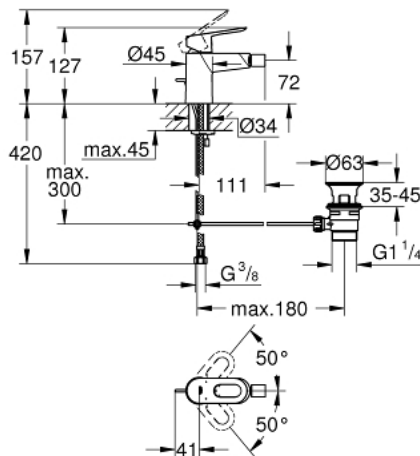

23 338 000 **BAULOOP SINGLE-LEVER BIDET MIXER 1/2"**

PRODUCT DESCRIPTION

- Colour: chrome
- GROHE SmoothControl 28 mm ceramic cartridge
- GROHE LongLife finish
- AquaCalibrator
- maximum flow rate (at 3 bar): 5 l/min
- rapid installation system
- with ball joint
- pop-up waste set 1 1/4"
- flexible connection hoses

23 338 000 BAULoop SINGLE-LEVER BIDET MIXER 1/2"

SPARE PARTS, September 2012 – now

- 1: Lever (Spare part-nr. 46695000)
- 2: Cartridge (Spare part-nr. 46580000)
- 3: Pop-up rod (Spare part-nr. 46739000)
- 4: Mousseur (Spare part-nr. 13998000)
- 5: Shank mounting kit (Spare part-nr. 46249000)
- 6: Waste set 1 1/4" (Spare part-nr. 28910000)
- 6.1: Plug (Spare part-nr. 07182000)
- 6.2: Eccentric rod (Spare part-nr. 07052000)
- 7: Mounting wrench (Spare part-nr. 19017000)*
- 8: Eccentric rod (Spare part-nr. 07341000)*