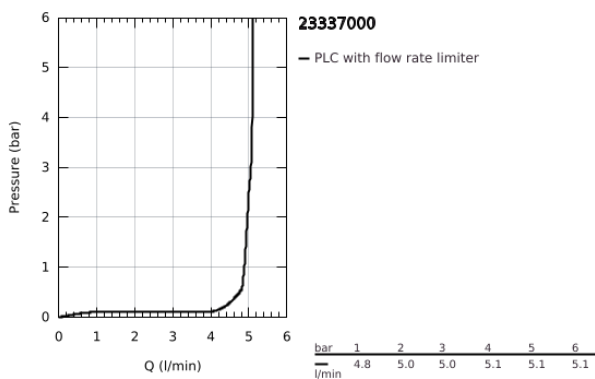

## 23 337 000 BAULOOP SINGLE-LEVER BASIN MIXER 1/2" S-SIZE

### PRODUCT DESCRIPTION

- Colour: chrome
- GROHE SmoothControl 28 mm ceramic cartridge
- GROHE LongLife finish
- maximum flow rate (at 3 bar): 5 l/min
- rapid installation system
- smooth body
- flexible connection hoses

23 337 000 **BAULoop SINGLE-LEVER BASIN MIXER 1/2"**  
**S-SIZE**

**SPARE PARTS**, July 2016 – now

- 1: Lever (Spare part-nr. 46695000)
  - 2: Fitting ring (Spare part-nr. 46715000)
  - 3: Cartridge (Spare part-nr. 46580000)
  - 4: Mousseur (Spare part-nr. 48159000)
  - 5: Shank mounting kit (Spare part-nr. 46249000)
  - 6: Mounting wrench (Spare part-nr. 19017000)\*
- \* Optional accessories