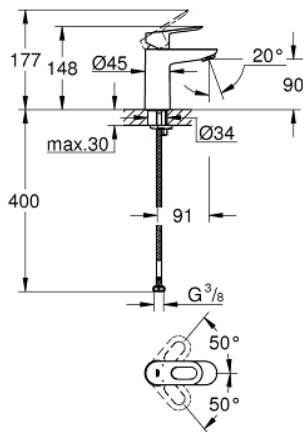

## 23 337 000 BAULOOP SINGLE-LEVER BASIN MIXER 1/2" S-SIZE

### PRODUCT DESCRIPTION

- Colour: chrome
- GROHE SmoothControl 28 mm ceramic cartridge
- GROHE LongLife finish
- maximum flow rate (at 3 bar): 5 l/min
- rapid installation system
- smooth body
- flexible connection hoses

23 337 000 **BAULoop SINGLE-LEVER BASIN MIXER 1/2"**  
**S-SIZE**

**SPARE PARTS**, July 2016 – now

- 1: Lever (Spare part-nr. 46695000)
  - 2: Fitting ring (Spare part-nr. 46715000)
  - 3: Cartridge (Spare part-nr. 46580000)
  - 4: Mousseur (Spare part-nr. 48159000)
  - 5: Shank mounting kit (Spare part-nr. 46249000)
  - 6: Mounting wrench (Spare part-nr. 19017000)\*
- \* Optional accessories