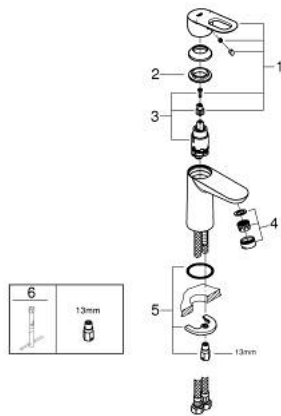

## 23 337 000 BAULOOP SINGLE-LEVER BASIN MIXER 1/2" S-SIZE

### PRODUCT DESCRIPTION

- Colour: chrome
- GROHE SmoothControl 28 mm ceramic cartridge
- GROHE LongLife finish
- maximum flow rate (at 3 bar): 5 l/min
- rapid installation system
- smooth body
- flexible connection hoses

23 337 000 **BAULoop SINGLE-LEVER BASIN MIXER 1/2"**  
**S-SIZE**

**SPARE PARTS**, July 2016 – now

- 1: Lever (Spare part-nr. 46695000)
  - 2: Fitting ring (Spare part-nr. 46715000)
  - 3: Cartridge (Spare part-nr. 46580000)
  - 4: Mousseur (Spare part-nr. 48159000)
  - 5: Shank mounting kit (Spare part-nr. 46249000)
  - 6: Mounting wrench (Spare part-nr. 19017000)\*
- \* Optional accessories