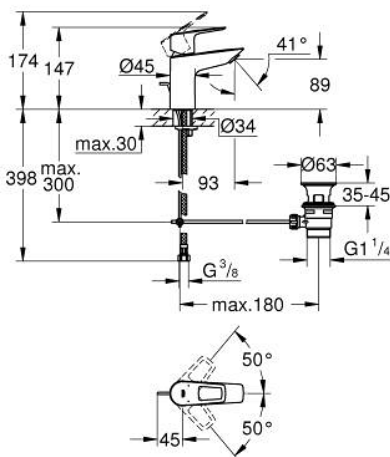

23 335 001 **BAULOOP SINGLE-LEVER BASIN MIXER 1/2"**  
**S-SIZE**

**PRODUCT DESCRIPTION**

- Colour: chrome
- GROHE SmoothControl 28 mm ceramic cartridge
- with temperature limiter
- GROHE LongLife finish
- Protected Water Ways no contact of water with lead or nickel inside the tap
- GROHE EcoJoy - less water, perfect flow
- maximum flow rate (at 3 bar): 5 l/min
- rapid installation system
- plastic pop-up waste set 1 1/4"
- flexible connection hoses

23 335 001 **BAULOOP SINGLE-LEVER BASIN MIXER 1/2"**  
**S-SIZE**

**SPARE PARTS**, September 2018 – now

- 1: Cartridge (Spare part-nr. 48518000)
  - 2: Pop-up rod (Spare part-nr. 46739000)
  - 3: Mousseur (Spare part-nr. 48159000)
  - 4: Shank mounting kit (Spare part-nr. 46249000)
  - 5: Waste set 1 1/4" (Spare part-nr. 28910000)
  - 5.1: Plug (Spare part-nr. 07182000)
  - 5.2: Eccentric rod (Spare part-nr. 07052000)
  - 6: Eccentric rod (Spare part-nr. 07341000)\*
  - 7: Mounting wrench (Spare part-nr. 19017000)\*
- \* Optional accessories