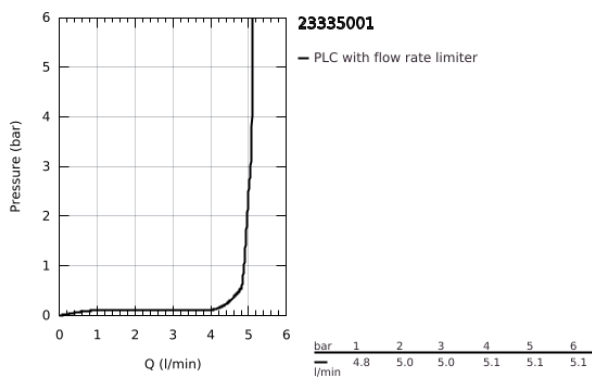

23 335 001 **BAULOOP SINGLE-LEVER BASIN MIXER 1/2"**  
**S-SIZE**

**PRODUCT DESCRIPTION**

- Colour: chrome
- GROHE SmoothControl 28 mm ceramic cartridge
- with temperature limiter
- GROHE LongLife finish
- Protected Water Ways no contact of water with lead or nickel inside the tap
- GROHE EcoJoy - less water, perfect flow
- maximum flow rate (at 3 bar): 5 l/min
- rapid installation system
- plastic pop-up waste set 1 1/4"
- flexible connection hoses

23 335 001 **BAULOOP SINGLE-LEVER BASIN MIXER 1/2"**  
**S-SIZE**

**SPARE PARTS**, September 2018 – now

- 1: Cartridge (Spare part-nr. 48518000)
  - 2: Pop-up rod (Spare part-nr. 46739000)
  - 3: Mousseur (Spare part-nr. 48159000)
  - 4: Shank mounting kit (Spare part-nr. 46249000)
  - 5: Waste set 1 1/4" (Spare part-nr. 28910000)
  - 5.1: Plug (Spare part-nr. 07182000)
  - 5.2: Eccentric rod (Spare part-nr. 07052000)
  - 6: Eccentric rod (Spare part-nr. 07341000)\*
  - 7: Mounting wrench (Spare part-nr. 19017000)\*
- \* Optional accessories