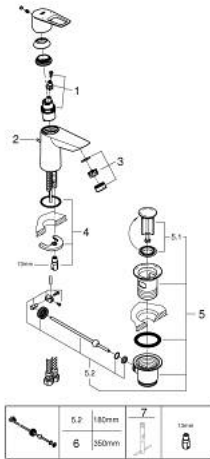

23 335 001 **BAULOOP SINGLE-LEVER BASIN MIXER 1/2"**  
**S-SIZE**

**PRODUCT DESCRIPTION**

- Colour: chrome
- GROHE SmoothControl 28 mm ceramic cartridge
- with temperature limiter
- GROHE LongLife finish
- Protected Water Ways no contact of water with lead or nickel inside the tap
- GROHE EcoJoy - less water, perfect flow
- maximum flow rate (at 3 bar): 5 l/min
- rapid installation system
- plastic pop-up waste set 1 1/4"
- flexible connection hoses

23 335 001 **BAULOOP SINGLE-LEVER BASIN MIXER 1/2"**  
**S-SIZE**

**SPARE PARTS**, September 2018 – now

- 1: Cartridge (Spare part-nr. 48518000)
  - 2: Pop-up rod (Spare part-nr. 46739000)
  - 3: Mousseur (Spare part-nr. 48159000)
  - 4: Shank mounting kit (Spare part-nr. 46249000)
  - 5: Waste set 1 1/4" (Spare part-nr. 28910000)
  - 5.1: Plug (Spare part-nr. 07182000)
  - 5.2: Eccentric rod (Spare part-nr. 07052000)
  - 6: Eccentric rod (Spare part-nr. 07341000)\*
  - 7: Mounting wrench (Spare part-nr. 19017000)\*
- \* Optional accessories