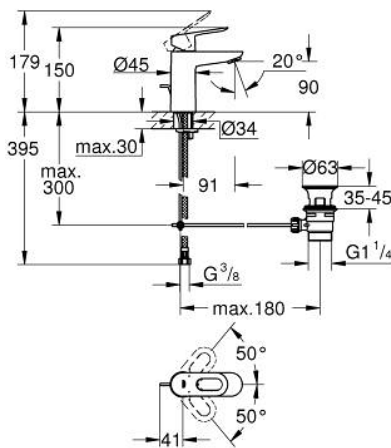

23 335 000 **BAULOOP SINGLE-LEVER BASIN MIXER 1/2"**
S-SIZE

PRODUCT DESCRIPTION

- Colour: chrome
- GROHE SmoothControl 28 mm ceramic cartridge
- GROHE LongLife finish
- GROHE EcoJoy - less water, perfect flow
- maximum flow rate (at 3 bar): 5 l/min
- rapid installation system
- plastic pop-up waste set 1 1/4"
- flexible connection hoses

23 335 000 BAULoop SINGLE-LEVER BASIN MIXER 1/2" S-SIZE

SPARE PARTS, October 2012 – now

- 1: Lever (Spare part-nr. 46695000)
- 2: Cartridge (Spare part-nr. 46580000)
- 3: Pop-up rod (Spare part-nr. 46739000)
- 4: Mousseur (Spare part-nr. 48159000)
- 5: Shank mounting kit (Spare part-nr. 46249000)
- 6: Waste set 1 1/4" (Spare part-nr. 28910000)
- 6.1: Plug (Spare part-nr. 07182000)
- 6.2: Eccentric rod (Spare part-nr. 07052000)
- 7: Mounting wrench (Spare part-nr. 19017000)*
- 8: Eccentric rod (Spare part-nr. 07341000)*