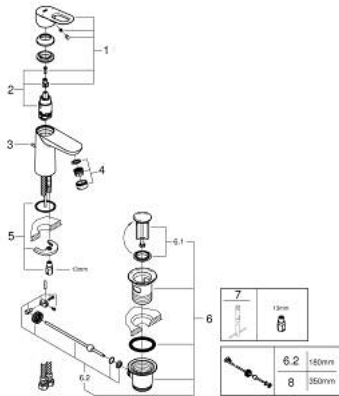

23 335 000 **BAULOOP SINGLE-LEVER BASIN MIXER 1/2"**
S-SIZE

PRODUCT DESCRIPTION

- Colour: chrome
- GROHE SmoothControl 28 mm ceramic cartridge
- GROHE LongLife finish
- GROHE EcoJoy - less water, perfect flow
- maximum flow rate (at 3 bar): 5 l/min
- rapid installation system
- plastic pop-up waste set 1 1/4"
- flexible connection hoses

23 335 000 BAULoop SINGLE-LEVER BASIN MIXER 1/2" S-SIZE

SPARE PARTS, October 2012 – now

- 1: Lever (Spare part-nr. 46695000)
- 2: Cartridge (Spare part-nr. 46580000)
- 3: Pop-up rod (Spare part-nr. 46739000)
- 4: Mousseur (Spare part-nr. 48159000)
- 5: Shank mounting kit (Spare part-nr. 46249000)
- 6: Waste set 1 1/4" (Spare part-nr. 28910000)
- 6.1: Plug (Spare part-nr. 07182000)
- 6.2: Eccentric rod (Spare part-nr. 07052000)
- 7: Mounting wrench (Spare part-nr. 19017000)*
- 8: Eccentric rod (Spare part-nr. 07341000)*