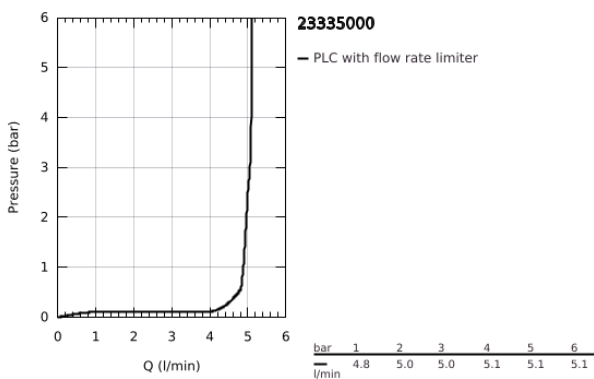

23 335 000 **BAULOOP SINGLE-LEVER BASIN MIXER 1/2"**
S-SIZE

PRODUCT DESCRIPTION

- Colour: chrome
- GROHE SmoothControl 28 mm ceramic cartridge
- GROHE LongLife finish
- GROHE EcoJoy - less water, perfect flow
- maximum flow rate (at 3 bar): 5 l/min
- rapid installation system
- plastic pop-up waste set 1 1/4"
- flexible connection hoses

23 335 000 BAULoop SINGLE-LEVER BASIN MIXER 1/2" S-SIZE

SPARE PARTS, October 2012 – now

- 1: Lever (Spare part-nr. 46695000)
- 2: Cartridge (Spare part-nr. 46580000)
- 3: Pop-up rod (Spare part-nr. 46739000)
- 4: Mousseur (Spare part-nr. 48159000)
- 5: Shank mounting kit (Spare part-nr. 46249000)
- 6: Waste set 1 1/4" (Spare part-nr. 28910000)
- 6.1: Plug (Spare part-nr. 07182000)
- 6.2: Eccentric rod (Spare part-nr. 07052000)
- 7: Mounting wrench (Spare part-nr. 19017000)*
- 8: Eccentric rod (Spare part-nr. 07341000)*