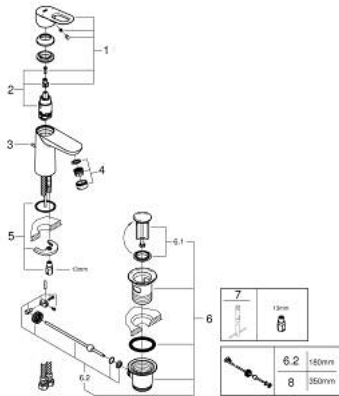

23 335 000 BAULoop SINGLE-LEVER BASIN MIXER 1/2" S-SIZE

SPARE PARTS, October 2012 – now

- 1: Lever (Spare part-nr. 46695000)
- 2: Cartridge (Spare part-nr. 46580000)
- 3: Pop-up rod (Spare part-nr. 46739000)
- 4: Mousseur (Spare part-nr. 48159000)
- 5: Shank mounting kit (Spare part-nr. 46249000)
- 6: Waste set 1 1/4" (Spare part-nr. 28910000)
- 6.1: Plug (Spare part-nr. 07182000)
- 6.2: Eccentric rod (Spare part-nr. 07052000)
- 7: Mounting wrench (Spare part-nr. 19017000)*
- 8: Eccentric rod (Spare part-nr. 07341000)*