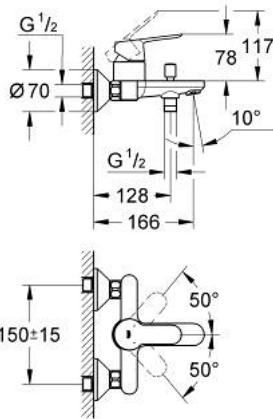

23 334 000 BAUEDGE SINGLE-LEVER BATH MIXER 1/2"

PRODUCT DESCRIPTION

- Colour: chrome
- wall mounted
- GROHE SmoothControl 46 mm ceramic cartridge
- GROHE LongLife finish
- adjustable flow rate limiter
- automatic diverter: bath/shower
- spout with mousseur
- shower bottom outlet with integrated non return-valve
- S-unions
- metal wall escutcheon
- protected against backflow
- optional temperature limiter ref. no. 46 375

23 334 000 BAUEDGE SINGLE-LEVER BATH MIXER 1/2"

SPARE PARTS, September 2012 – now

- 1: Lever (Spare part-nr. 46698000)
 - 2: Cap (Spare part-nr. 46584000)
 - 3: Cartridge (Spare part-nr. 46048000)
 - 4: Diverter knob (Spare part-nr. 64309000)
 - 5: Diverter (Spare part-nr. 65655000)
 - 6: Non-return valve (Spare part-nr. 08565000)
 - 7: Mousseur (Spare part-nr. 13952000)
 - 8: S-union (Spare part-nr. 12075000)
 - 8.1: Seal (Spare part-nr. 0138600M)
 - 8.2: Escutcheon (Spare part-nr. 0221000M)
 - 9: Screw connection 1/2" (Spare part-nr. 45044000)
 - 10: Extension 3/4", 20 mm (Spare part-nr. 0713000M)*
 - 11: Special spanner (Spare part-nr. 19377000)*
 - 12: Temperature limiter (Spare part-nr. 46375000)*
- * Optional accessories