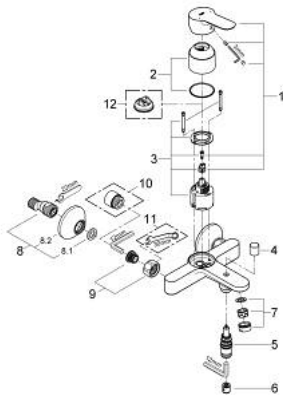

23 334 000 BAUEDGE SINGLE-LEVER BATH MIXER 1/2"

PRODUCT DESCRIPTION

- Colour: chrome
- wall mounted
- GROHE SmoothControl 46 mm ceramic cartridge
- GROHE LongLife finish
- adjustable flow rate limiter
- automatic diverter: bath/shower
- spout with mousseur
- shower bottom outlet with integrated non return-valve
- S-unions
- metal wall escutcheon
- protected against backflow
- optional temperature limiter ref. no. 46 375

23 334 000 BAUEDGE SINGLE-LEVER BATH MIXER 1/2"

SPARE PARTS, September 2012 – now

- 1: Lever (Spare part-nr. 46698000)
 - 2: Cap (Spare part-nr. 46584000)
 - 3: Cartridge (Spare part-nr. 46048000)
 - 4: Diverter knob (Spare part-nr. 64309000)
 - 5: Diverter (Spare part-nr. 65655000)
 - 6: Non-return valve (Spare part-nr. 08565000)
 - 7: Mousseur (Spare part-nr. 13952000)
 - 8: S-union (Spare part-nr. 12075000)
 - 8.1: Seal (Spare part-nr. 0138600M)
 - 8.2: Escutcheon (Spare part-nr. 0221000M)
 - 9: Screw connection 1/2" (Spare part-nr. 45044000)
 - 10: Extension 3/4", 20 mm (Spare part-nr. 0713000M)*
 - 11: Special spanner (Spare part-nr. 19377000)*
 - 12: Temperature limiter (Spare part-nr. 46375000)*
- * Optional accessories