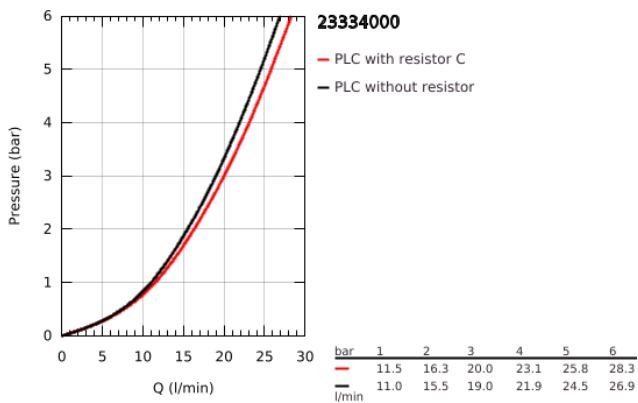

23 334 000 BAUEDGE SINGLE-LEVER BATH MIXER 1/2"

PRODUCT DESCRIPTION

- Colour: chrome
- wall mounted
- GROHE SmoothControl 46 mm ceramic cartridge
- GROHE LongLife finish
- adjustable flow rate limiter
- automatic diverter: bath/shower
- spout with mousseur
- shower bottom outlet with integrated non return-valve
- S-unions
- metal wall escutcheon
- protected against backflow
- optional temperature limiter ref. no. 46 375

23 334 000 BAUEDGE SINGLE-LEVER BATH MIXER 1/2"

SPARE PARTS, September 2012 – now

- 1: Lever (Spare part-nr. 46698000)
 - 2: Cap (Spare part-nr. 46584000)
 - 3: Cartridge (Spare part-nr. 46048000)
 - 4: Diverter knob (Spare part-nr. 64309000)
 - 5: Diverter (Spare part-nr. 65655000)
 - 6: Non-return valve (Spare part-nr. 08565000)
 - 7: Mousseur (Spare part-nr. 13952000)
 - 8: S-union (Spare part-nr. 12075000)
 - 8.1: Seal (Spare part-nr. 0138600M)
 - 8.2: Escutcheon (Spare part-nr. 0221000M)
 - 9: Screw connection 1/2" (Spare part-nr. 45044000)
 - 10: Extension 3/4", 20 mm (Spare part-nr. 0713000M)*
 - 11: Special spanner (Spare part-nr. 19377000)*
 - 12: Temperature limiter (Spare part-nr. 46375000)*
- * Optional accessories