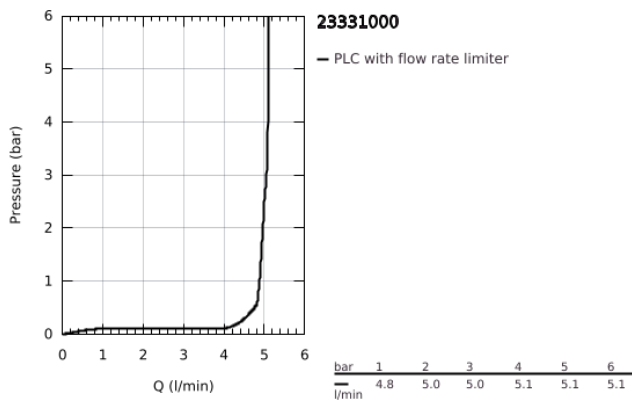

23 331 000 **BAUEDGE SINGLE-LEVER BIDET MIXER 1/2"**

PRODUCT DESCRIPTION

- Colour: chrome
- GROHE SmoothControl 28 mm ceramic cartridge
- GROHE LongLife finish
- GROHE EcoJoy - less water, perfect flow
- maximum flow rate (at 3 bar): 5 l/min
- rapid installation system
- with ball joint
- pop-up waste set 1 1/4"
- flexible connection hoses

23 331 000 BAUEDGE SINGLE-LEVER BIDET MIXER 1/2"

SPARE PARTS, September 2012 – now

- 1: Lever (Spare part-nr. 46697000)
- 2: Cartridge (Spare part-nr. 46580000)
- 3: Pop-up rod (Spare part-nr. 46739000)
- 4: Mousseur (Spare part-nr. 13998000)
- 5: Shank mounting kit (Spare part-nr. 46249000)
- 6: Waste set 1 1/4" (Spare part-nr. 28910000)
- 6.1: Plug (Spare part-nr. 07182000)
- 6.2: Eccentric rod (Spare part-nr. 07052000)
- 7: Mounting wrench (Spare part-nr. 19017000)*
- 8: Eccentric rod (Spare part-nr. 07341000)*