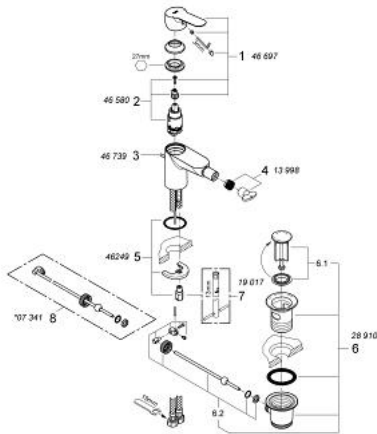

23 331 000 **BAUEDGE SINGLE-LEVER BIDET MIXER 1/2"**

PRODUCT DESCRIPTION

- Colour: chrome
- GROHE SmoothControl 28 mm ceramic cartridge
- GROHE LongLife finish
- GROHE EcoJoy - less water, perfect flow
- maximum flow rate (at 3 bar): 5 l/min
- rapid installation system
- with ball joint
- pop-up waste set 1 1/4"
- flexible connection hoses

23 331 000 BAUEDGE SINGLE-LEVER BIDET MIXER 1/2"

SPARE PARTS, September 2012 – now

- 1: Lever (Spare part-nr. 46697000)
- 2: Cartridge (Spare part-nr. 46580000)
- 3: Pop-up rod (Spare part-nr. 46739000)
- 4: Mousseur (Spare part-nr. 13998000)
- 5: Shank mounting kit (Spare part-nr. 46249000)
- 6: Waste set 1 1/4" (Spare part-nr. 28910000)
- 6.1: Plug (Spare part-nr. 07182000)
- 6.2: Eccentric rod (Spare part-nr. 07052000)
- 7: Mounting wrench (Spare part-nr. 19017000)*
- 8: Eccentric rod (Spare part-nr. 07341000)*