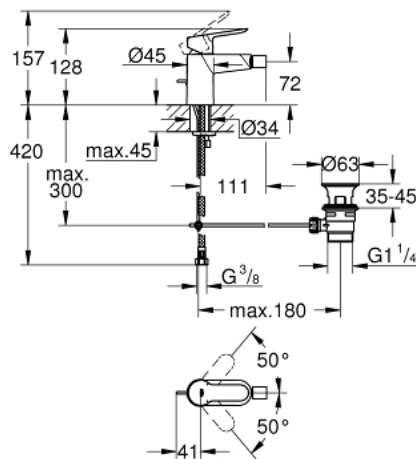

23 331 000 **BAUEDGE SINGLE-LEVER BIDET MIXER 1/2"**

PRODUCT DESCRIPTION

- Colour: chrome
- GROHE SmoothControl 28 mm ceramic cartridge
- GROHE LongLife finish
- GROHE EcoJoy - less water, perfect flow
- maximum flow rate (at 3 bar): 5 l/min
- rapid installation system
- with ball joint
- pop-up waste set 1 1/4"
- flexible connection hoses

23 331 000 BAUEDGE SINGLE-LEVER BIDET MIXER 1/2"

SPARE PARTS, September 2012 – now

- 1: Lever (Spare part-nr. 46697000)
- 2: Cartridge (Spare part-nr. 46580000)
- 3: Pop-up rod (Spare part-nr. 46739000)
- 4: Mousseur (Spare part-nr. 13998000)
- 5: Shank mounting kit (Spare part-nr. 46249000)
- 6: Waste set 1 1/4" (Spare part-nr. 28910000)
- 6.1: Plug (Spare part-nr. 07182000)
- 6.2: Eccentric rod (Spare part-nr. 07052000)
- 7: Mounting wrench (Spare part-nr. 19017000)*
- 8: Eccentric rod (Spare part-nr. 07341000)*