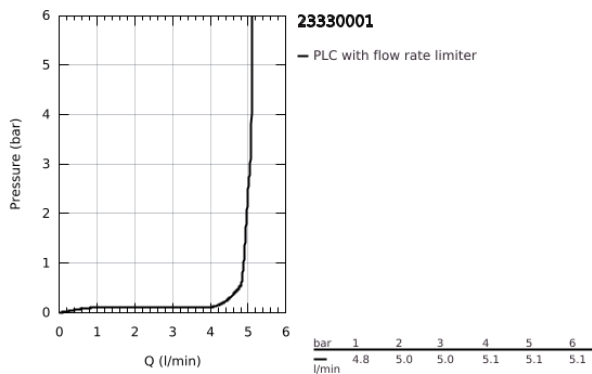

23 330 001 BAUEDGE SINGLE-LEVER BASIN MIXER 1/2" S-SIZE

PRODUCT DESCRIPTION

- Colour: chrome
- GROHE SmoothControl 28 mm ceramic cartridge
- with temperature limiter
- GROHE LongLife finish
- Protected Water Ways no contact of water with lead or nickel inside the tap
- GROHE EcoJoy - less water, perfect flow
- maximum flow rate (at 3 bar): 5 l/min
- rapid installation system
- smooth body
- flexible connection hoses

23 330 001 **BAUEDGE SINGLE-LEVER BASIN MIXER 1/2"**
S-SIZE

SPARE PARTS, September 2018 – now

- 1: Cartridge (Spare part-nr. 48518000)
 - 2: Mousseur (Spare part-nr. 48159000)
 - 3: Shank mounting kit (Spare part-nr. 46249000)
 - 4: Waste set with push-open plug (Spare part-nr. 65807000)*
 - 5: Mounting wrench (Spare part-nr. 19017000)*
- * Optional accessories