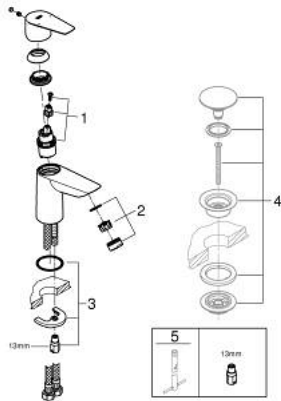

23 330 001 BAUEDGE SINGLE-LEVER BASIN MIXER 1/2" S-SIZE

PRODUCT DESCRIPTION

- Colour: chrome
- GROHE SmoothControl 28 mm ceramic cartridge
- with temperature limiter
- GROHE LongLife finish
- Protected Water Ways no contact of water with lead or nickel inside the tap
- GROHE EcoJoy - less water, perfect flow
- maximum flow rate (at 3 bar): 5 l/min
- rapid installation system
- smooth body
- flexible connection hoses

23 330 001 **BAUEDGE SINGLE-LEVER BASIN MIXER 1/2"**
S-SIZE

SPARE PARTS, September 2018 – now

- 1: Cartridge (Spare part-nr. 48518000)
 - 2: Mousseur (Spare part-nr. 48159000)
 - 3: Shank mounting kit (Spare part-nr. 46249000)
 - 4: Waste set with push-open plug (Spare part-nr. 65807000)*
 - 5: Mounting wrench (Spare part-nr. 19017000)*
- * Optional accessories