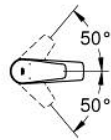

23 330 001 BAUEDGE SINGLE-LEVER BASIN MIXER 1/2" S-SIZE

PRODUCT DESCRIPTION

- Colour: chrome
- GROHE SmoothControl 28 mm ceramic cartridge
- with temperature limiter
- GROHE LongLife finish
- Protected Water Ways no contact of water with lead or nickel inside the tap
- GROHE EcoJoy - less water, perfect flow
- maximum flow rate (at 3 bar): 5 l/min
- rapid installation system
- smooth body
- flexible connection hoses

23 330 001 **BAUEDGE SINGLE-LEVER BASIN MIXER 1/2"**
S-SIZE

SPARE PARTS, September 2018 – now

- 1: Cartridge (Spare part-nr. 48518000)
 - 2: Mousseur (Spare part-nr. 48159000)
 - 3: Shank mounting kit (Spare part-nr. 46249000)
 - 4: Waste set with push-open plug (Spare part-nr. 65807000)*
 - 5: Mounting wrench (Spare part-nr. 19017000)*
- * Optional accessories