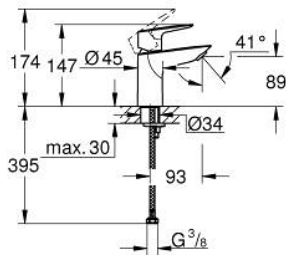

23 330 001 BAUEDGE SINGLE-LEVER BASIN MIXER 1/2" S-SIZE

PRODUCT DESCRIPTION

- Colour: chrome
- GROHE SmoothControl 28 mm ceramic cartridge
- with temperature limiter
- GROHE LongLife finish
- Protected Water Ways no contact of water with lead or nickel inside the tap
- GROHE EcoJoy - less water, perfect flow
- maximum flow rate (at 3 bar): 5 l/min
- rapid installation system
- smooth body
- flexible connection hoses

23 330 001 **BAUEDGE SINGLE-LEVER BASIN MIXER 1/2"**
S-SIZE

SPARE PARTS, September 2018 – now

- 1: Cartridge (Spare part-nr. 48518000)
 - 2: Mousseur (Spare part-nr. 48159000)
 - 3: Shank mounting kit (Spare part-nr. 46249000)
 - 4: Waste set with push-open plug (Spare part-nr. 65807000)*
 - 5: Mounting wrench (Spare part-nr. 19017000)*
- * Optional accessories