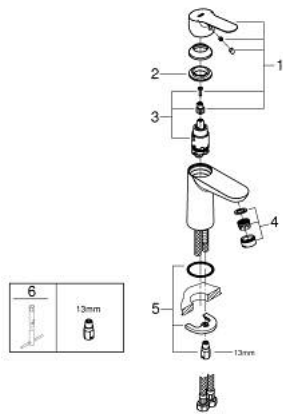

23 330 000 **BAUEDGE SINGLE-LEVER BASIN MIXER 1/2"**  
**S-SIZE**

**PRODUCT DESCRIPTION**

- Colour: chrome
- GROHE SmoothControl 28 mm ceramic cartridge
- GROHE LongLife finish
- GROHE EcoJoy - less water, perfect flow
- maximum flow rate (at 3 bar): 5 l/min
- rapid installation system
- smooth body
- flexible connection hoses

23 330 000 **BAUEDGE SINGLE-LEVER BASIN MIXER 1/2"**  
**S-SIZE**

**SPARE PARTS**, July 2016 – now

- 1: Lever (Spare part-nr. 46697000)
  - 2: Fitting ring (Spare part-nr. 46715000)
  - 3: Cartridge (Spare part-nr. 46580000)
  - 4: Mousseur (Spare part-nr. 48159000)
  - 5: Shank mounting kit (Spare part-nr. 46249000)
  - 6: Mounting wrench (Spare part-nr. 19017000)\*
- \* Optional accessories