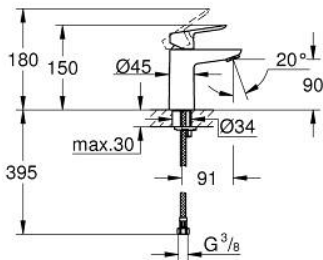

23 330 000 **BAUEDGE SINGLE-LEVER BASIN MIXER 1/2"**  
**S-SIZE**

**PRODUCT DESCRIPTION**

- Colour: chrome
- GROHE SmoothControl 28 mm ceramic cartridge
- GROHE LongLife finish
- GROHE EcoJoy - less water, perfect flow
- maximum flow rate (at 3 bar): 5 l/min
- rapid installation system
- smooth body
- flexible connection hoses

23 330 000 **BAUEDGE SINGLE-LEVER BASIN MIXER 1/2"**  
**S-SIZE**

**SPARE PARTS**, July 2016 – now

- 1: Lever (Spare part-nr. 46697000)
  - 2: Fitting ring (Spare part-nr. 46715000)
  - 3: Cartridge (Spare part-nr. 46580000)
  - 4: Mousseur (Spare part-nr. 48159000)
  - 5: Shank mounting kit (Spare part-nr. 46249000)
  - 6: Mounting wrench (Spare part-nr. 19017000)\*
- \* Optional accessories