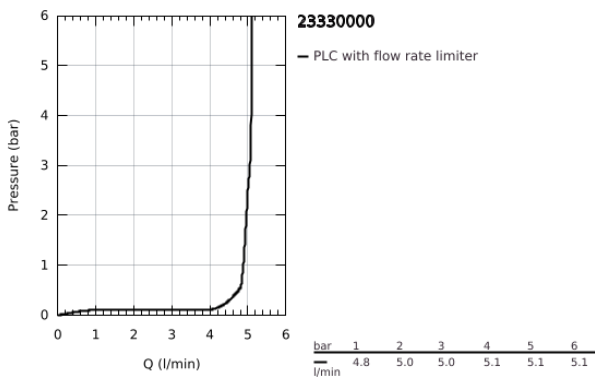

23 330 000 **BAUEDGE SINGLE-LEVER BASIN MIXER 1/2"**  
**S-SIZE**

**PRODUCT DESCRIPTION**

- Colour: chrome
- GROHE SmoothControl 28 mm ceramic cartridge
- GROHE LongLife finish
- GROHE EcoJoy - less water, perfect flow
- maximum flow rate (at 3 bar): 5 l/min
- rapid installation system
- smooth body
- flexible connection hoses

23 330 000 **BAUEDGE SINGLE-LEVER BASIN MIXER 1/2"**  
**S-SIZE**

**SPARE PARTS**, July 2016 – now

- 1: Lever (Spare part-nr. 46697000)
  - 2: Fitting ring (Spare part-nr. 46715000)
  - 3: Cartridge (Spare part-nr. 46580000)
  - 4: Mousseur (Spare part-nr. 48159000)
  - 5: Shank mounting kit (Spare part-nr. 46249000)
  - 6: Mounting wrench (Spare part-nr. 19017000)\*
- \* Optional accessories