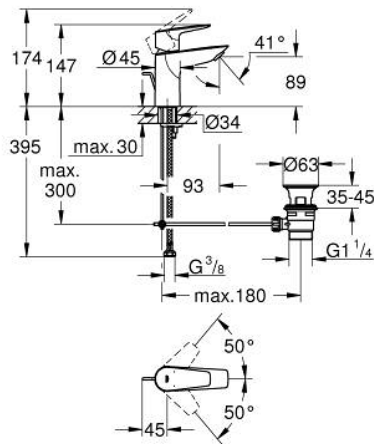

23 328 10D **BAUEDGE SINGLE-LEVER BASIN MIXER 1/2"**
S-SIZE

PRODUCT DESCRIPTION

- Colour: chrome
- GROHE SmoothControl 28 mm ceramic cartridge
- with temperature limiter
- GROHE LongLife finish
- Protected Water Ways no contact of water with lead or nickel inside the tap
- GROHE EcoJoy - less water, perfect flow
- maximum flow rate (at 3 bar): 5 l/min
- rapid installation system
- plastic pop-up waste set 1 1/4"
- flexible connection hoses

23 328 10D BAUEDGE SINGLE-LEVER BASIN MIXER 1/2" S-SIZE

SPARE PARTS, September 2018 – now

- 1: Cartridge (Spare part-nr. 48518000)
- 2: Pop-up rod (Spare part-nr. 46739000)
- 3: flow control (Spare part-nr. 1106370000)
- 4: Shank mounting kit (Spare part-nr. 46249000)
- 5: Waste set 1 1/4" (Spare part-nr. 28910000)
- 5.1: Plug (Spare part-nr. 07182000)
- 5.2: Eccentric rod (Spare part-nr. 07052000)
- 6: Eccentric rod (Spare part-nr. 07341000)*
- 7: Mounting wrench (Spare part-nr. 19017000)*