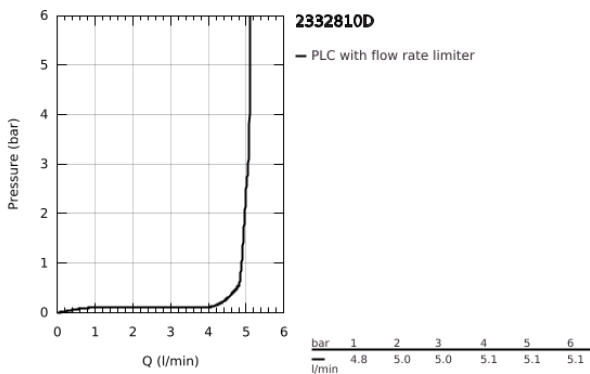

23 328 10D **BAUEDGE SINGLE-LEVER BASIN MIXER 1/2"**
S-SIZE

PRODUCT DESCRIPTION

- Colour: chrome
- GROHE SmoothControl 28 mm ceramic cartridge
- with temperature limiter
- GROHE LongLife finish
- Protected Water Ways no contact of water with lead or nickel inside the tap
- GROHE EcoJoy - less water, perfect flow
- maximum flow rate (at 3 bar): 5 l/min
- rapid installation system
- plastic pop-up waste set 1 1/4"
- flexible connection hoses

23 328 10D BAUEDGE SINGLE-LEVER BASIN MIXER 1/2" S-SIZE

SPARE PARTS, September 2018 – now

- 1: Cartridge (Spare part-nr. 48518000)
- 2: Pop-up rod (Spare part-nr. 46739000)
- 3: flow control (Spare part-nr. 1106370000)
- 4: Shank mounting kit (Spare part-nr. 46249000)
- 5: Waste set 1 1/4" (Spare part-nr. 28910000)
- 5.1: Plug (Spare part-nr. 07182000)
- 5.2: Eccentric rod (Spare part-nr. 07052000)
- 6: Eccentric rod (Spare part-nr. 07341000)*
- 7: Mounting wrench (Spare part-nr. 19017000)*