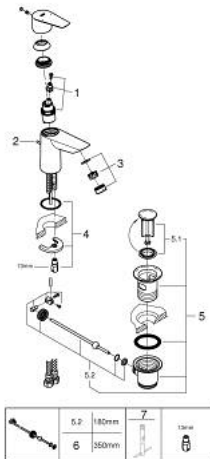

23 328 10D **BAUEDGE SINGLE-LEVER BASIN MIXER 1/2"**
S-SIZE

PRODUCT DESCRIPTION

- Colour: chrome
- GROHE SmoothControl 28 mm ceramic cartridge
- with temperature limiter
- GROHE LongLife finish
- Protected Water Ways no contact of water with lead or nickel inside the tap
- GROHE EcoJoy - less water, perfect flow
- maximum flow rate (at 3 bar): 5 l/min
- rapid installation system
- plastic pop-up waste set 1 1/4"
- flexible connection hoses

23 328 10D BAUEDGE SINGLE-LEVER BASIN MIXER 1/2" S-SIZE

SPARE PARTS, September 2018 – now

- 1: Cartridge (Spare part-nr. 48518000)
- 2: Pop-up rod (Spare part-nr. 46739000)
- 3: flow control (Spare part-nr. 1106370000)
- 4: Shank mounting kit (Spare part-nr. 46249000)
- 5: Waste set 1 1/4" (Spare part-nr. 28910000)
- 5.1: Plug (Spare part-nr. 07182000)
- 5.2: Eccentric rod (Spare part-nr. 07052000)
- 6: Eccentric rod (Spare part-nr. 07341000)*
- 7: Mounting wrench (Spare part-nr. 19017000)*