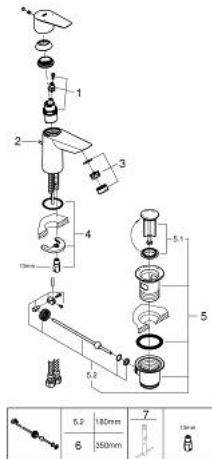

23 328 001 **BAUEDGE SINGLE-LEVER BASIN MIXER 1/2"**
S-SIZE

PRODUCT DESCRIPTION

- Colour: chrome
- GROHE SmoothControl 28 mm ceramic cartridge
- with temperature limiter
- GROHE LongLife finish
- Protected Water Ways no contact of water with lead or nickel inside the tap
- GROHE EcoJoy - less water, perfect flow
- maximum flow rate (at 3 bar): 5 l/min
- rapid installation system
- plastic pop-up waste set 1 1/4"
- flexible connection hoses

23 328 001 **BAUEDGE SINGLE-LEVER BASIN MIXER 1/2"**
S-SIZE

SPARE PARTS, September 2018 – now

- 1: Cartridge (Spare part-nr. 48518000)
- 2: Pop-up rod (Spare part-nr. 46739000)
- 3: flow control (Spare part-nr. 1106370000)
- 4: Shank mounting kit (Spare part-nr. 46249000)
- 5: Waste set 1 1/4" (Spare part-nr. 28910000)
- 5.1: Plug (Spare part-nr. 07182000)
- 5.2: Eccentric rod (Spare part-nr. 07052000)
- 6: Eccentric rod (Spare part-nr. 07341000)*
- 7: Mounting wrench (Spare part-nr. 19017000)*