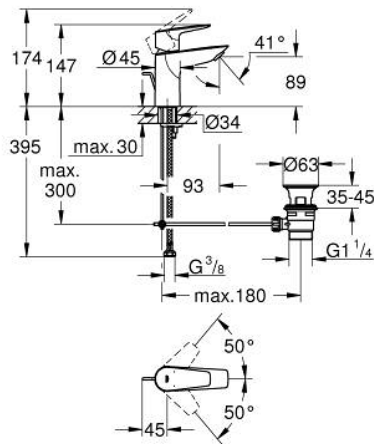

23 328 001 **BAUEDGE SINGLE-LEVER BASIN MIXER 1/2"**
S-SIZE

PRODUCT DESCRIPTION

- Colour: chrome
- GROHE SmoothControl 28 mm ceramic cartridge
- with temperature limiter
- GROHE LongLife finish
- Protected Water Ways no contact of water with lead or nickel inside the tap
- GROHE EcoJoy - less water, perfect flow
- maximum flow rate (at 3 bar): 5 l/min
- rapid installation system
- plastic pop-up waste set 1 1/4"
- flexible connection hoses

23 328 001 **BAUEDGE SINGLE-LEVER BASIN MIXER 1/2"**
S-SIZE

SPARE PARTS, September 2018 – now

- 1: Cartridge (Spare part-nr. 48518000)
- 2: Pop-up rod (Spare part-nr. 46739000)
- 3: flow control (Spare part-nr. 1106370000)
- 4: Shank mounting kit (Spare part-nr. 46249000)
- 5: Waste set 1 1/4" (Spare part-nr. 28910000)
- 5.1: Plug (Spare part-nr. 07182000)
- 5.2: Eccentric rod (Spare part-nr. 07052000)
- 6: Eccentric rod (Spare part-nr. 07341000)*
- 7: Mounting wrench (Spare part-nr. 19017000)*