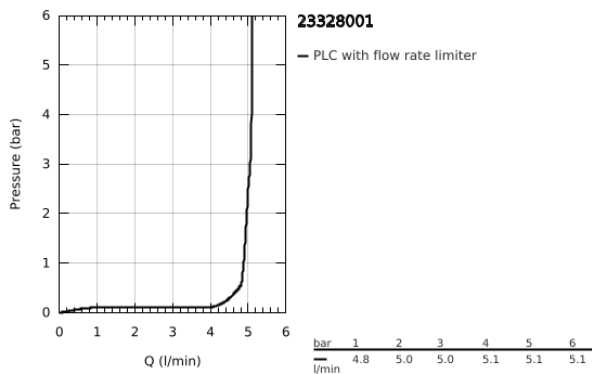

23 328 001 **BAUEDGE SINGLE-LEVER BASIN MIXER 1/2"**
S-SIZE

PRODUCT DESCRIPTION

- Colour: chrome
- GROHE SmoothControl 28 mm ceramic cartridge
- with temperature limiter
- GROHE LongLife finish
- Protected Water Ways no contact of water with lead or nickel inside the tap
- GROHE EcoJoy - less water, perfect flow
- maximum flow rate (at 3 bar): 5 l/min
- rapid installation system
- plastic pop-up waste set 1 1/4"
- flexible connection hoses

23 328 001 **BAUEDGE SINGLE-LEVER BASIN MIXER 1/2"**
S-SIZE

SPARE PARTS, September 2018 – now

- 1: Cartridge (Spare part-nr. 48518000)
- 2: Pop-up rod (Spare part-nr. 46739000)
- 3: flow control (Spare part-nr. 1106370000)
- 4: Shank mounting kit (Spare part-nr. 46249000)
- 5: Waste set 1 1/4" (Spare part-nr. 28910000)
- 5.1: Plug (Spare part-nr. 07182000)
- 5.2: Eccentric rod (Spare part-nr. 07052000)
- 6: Eccentric rod (Spare part-nr. 07341000)*
- 7: Mounting wrench (Spare part-nr. 19017000)*