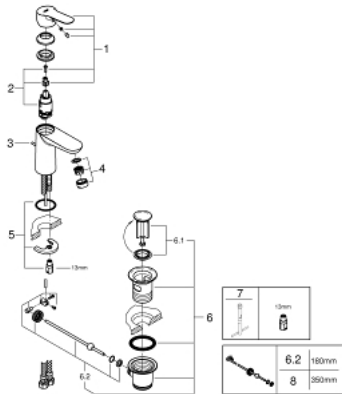

23 328 000 **BAUEDGE SINGLE-LEVER BASIN MIXER 1/2"**
S-SIZE

PRODUCT DESCRIPTION

- Colour: chrome
- GROHE SmoothControl 28 mm ceramic cartridge
- GROHE LongLife finish
- GROHE EcoJoy - less water, perfect flow
- maximum flow rate (at 3 bar): 5 l/min
- rapid installation system
- plastic pop-up waste set 1 1/4"
- flexible connection hoses

23 328 000 **BAUEDGE SINGLE-LEVER BASIN MIXER 1/2"**
S-SIZE

SPARE PARTS, September 2012 – now

- 1: Lever (Spare part-nr. 46697000)
- 2: Cartridge (Spare part-nr. 46580000)
- 3: Pop-up rod (Spare part-nr. 46739000)
- 4: Mousseur (Spare part-nr. 48159000)
- 5: Shank mounting kit (Spare part-nr. 46249000)
- 6: Waste set 1 1/4" (Spare part-nr. 28910000)
- 6.1: Plug (Spare part-nr. 07182000)
- 6.2: Eccentric rod (Spare part-nr. 07052000)
- 7: Mounting wrench (Spare part-nr. 19017000)*
- 8: Eccentric rod (Spare part-nr. 07341000)*