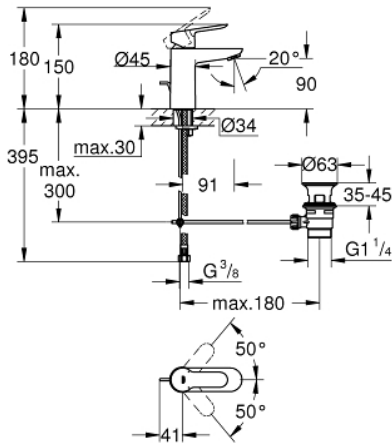

23 328 000 **BAUEDGE SINGLE-LEVER BASIN MIXER 1/2"**
S-SIZE

PRODUCT DESCRIPTION

- Colour: chrome
- GROHE SmoothControl 28 mm ceramic cartridge
- GROHE LongLife finish
- GROHE EcoJoy - less water, perfect flow
- maximum flow rate (at 3 bar): 5 l/min
- rapid installation system
- plastic pop-up waste set 1 1/4"
- flexible connection hoses

23 328 000 **BAUEDGE SINGLE-LEVER BASIN MIXER 1/2"**
S-SIZE

SPARE PARTS, September 2012 – now

- 1: Lever (Spare part-nr. 46697000)
- 2: Cartridge (Spare part-nr. 46580000)
- 3: Pop-up rod (Spare part-nr. 46739000)
- 4: Mousseur (Spare part-nr. 48159000)
- 5: Shank mounting kit (Spare part-nr. 46249000)
- 6: Waste set 1 1/4" (Spare part-nr. 28910000)
- 6.1: Plug (Spare part-nr. 07182000)
- 6.2: Eccentric rod (Spare part-nr. 07052000)
- 7: Mounting wrench (Spare part-nr. 19017000)*
- 8: Eccentric rod (Spare part-nr. 07341000)*