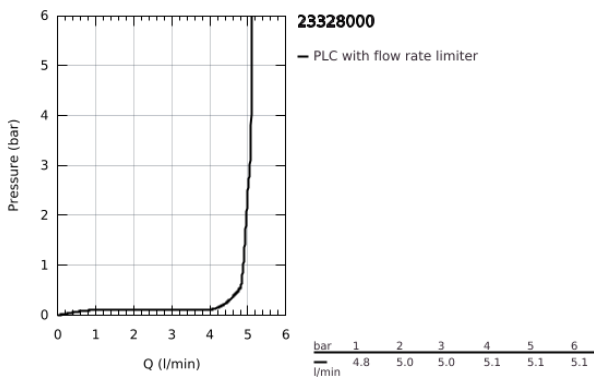

23 328 000 **BAUEDGE SINGLE-LEVER BASIN MIXER 1/2"**
S-SIZE

PRODUCT DESCRIPTION

- Colour: chrome
- GROHE SmoothControl 28 mm ceramic cartridge
- GROHE LongLife finish
- GROHE EcoJoy - less water, perfect flow
- maximum flow rate (at 3 bar): 5 l/min
- rapid installation system
- plastic pop-up waste set 1 1/4"
- flexible connection hoses

23 328 000 **BAUEDGE SINGLE-LEVER BASIN MIXER 1/2"**
S-SIZE

SPARE PARTS, September 2012 – now

- 1: Lever (Spare part-nr. 46697000)
- 2: Cartridge (Spare part-nr. 46580000)
- 3: Pop-up rod (Spare part-nr. 46739000)
- 4: Mousseur (Spare part-nr. 48159000)
- 5: Shank mounting kit (Spare part-nr. 46249000)
- 6: Waste set 1 1/4" (Spare part-nr. 28910000)
- 6.1: Plug (Spare part-nr. 07182000)
- 6.2: Eccentric rod (Spare part-nr. 07052000)
- 7: Mounting wrench (Spare part-nr. 19017000)*
- 8: Eccentric rod (Spare part-nr. 07341000)*