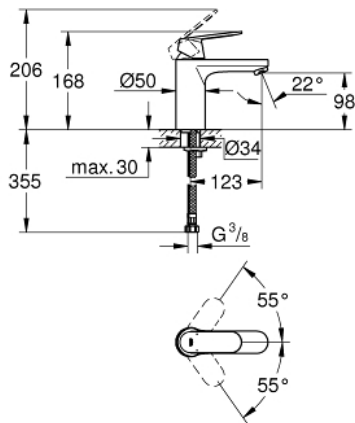

23 327 000 **EUROCOSMO SINGLE-LEVER BASIN MIXER 1/2"**
M-SIZE

PRODUCT DESCRIPTION

- Colour: chrome
- GROHE SilkMove 35 mm ceramic cartridge
- adjustable flow rate limiter
- GROHE LongLife finish
- GROHE EcoJoy - less water, perfect flow
- maximum flow rate (at 3 bar): 5 l/min
- GROHE FastFixation installation system
- smooth body
- flexible connection hoses

23 327 000 **EUROCOSMO SINGLE-LEVER BASIN MIXER 1/2"**
M-SIZE

SPARE PARTS, September 2012 – now

- 1: Lever (Spare part-nr. 46681000)
- 2: Cap (Spare part-nr. 46492000)
- 3: Screw coupling (Spare part-nr. 46460000)
- 4: Cartridge (Spare part-nr. 46374000)
- 5: Mousseur (Spare part-nr. 48159000)
- 6: Shank mounting kit (Spare part-nr. 46671000)
- 7: Temperature limiter (Spare part-nr. 46375000)*
- 8: Mounting wrench (Spare part-nr. 19017000)*
- 9: Socket Spanner (Spare part-nr. 19332000)*