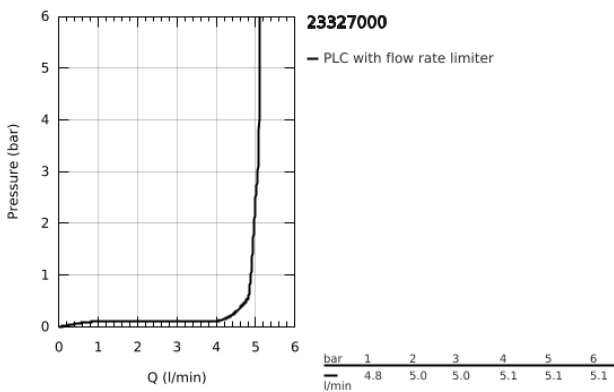

23 327 000 **EUROCOSMO SINGLE-LEVER BASIN MIXER 1/2"**
M-SIZE

PRODUCT DESCRIPTION

- Colour: chrome
- GROHE SilkMove 35 mm ceramic cartridge
- adjustable flow rate limiter
- GROHE LongLife finish
- GROHE EcoJoy - less water, perfect flow
- maximum flow rate (at 3 bar): 5 l/min
- GROHE FastFixation installation system
- smooth body
- flexible connection hoses

23 327 000 **EUROCOSMO SINGLE-LEVER BASIN MIXER 1/2"**
M-SIZE

SPARE PARTS, September 2012 – now

- 1: Lever (Spare part-nr. 46681000)
- 2: Cap (Spare part-nr. 46492000)
- 3: Screw coupling (Spare part-nr. 46460000)
- 4: Cartridge (Spare part-nr. 46374000)
- 5: Mousseur (Spare part-nr. 48159000)
- 6: Shank mounting kit (Spare part-nr. 46671000)
- 7: Temperature limiter (Spare part-nr. 46375000)*
- 8: Mounting wrench (Spare part-nr. 19017000)*
- 9: Socket Spanner (Spare part-nr. 19332000)*