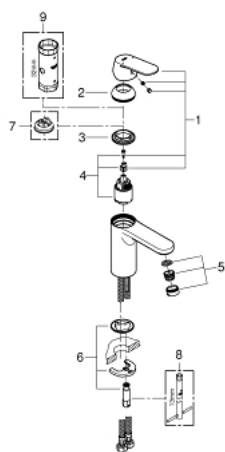

23 327 000 **EUROCOSMO SINGLE-LEVER BASIN MIXER 1/2"**
M-SIZE

PRODUCT DESCRIPTION

- Colour: chrome
- GROHE SilkMove 35 mm ceramic cartridge
- adjustable flow rate limiter
- GROHE LongLife finish
- GROHE EcoJoy - less water, perfect flow
- maximum flow rate (at 3 bar): 5 l/min
- GROHE FastFixation installation system
- smooth body
- flexible connection hoses

23 327 000 **EUROCOSMO SINGLE-LEVER BASIN MIXER 1/2"**
M-SIZE

SPARE PARTS, September 2012 – now

- 1: Lever (Spare part-nr. 46681000)
- 2: Cap (Spare part-nr. 46492000)
- 3: Screw coupling (Spare part-nr. 46460000)
- 4: Cartridge (Spare part-nr. 46374000)
- 5: Mousseur (Spare part-nr. 48159000)
- 6: Shank mounting kit (Spare part-nr. 46671000)
- 7: Temperature limiter (Spare part-nr. 46375000)*
- 8: Mounting wrench (Spare part-nr. 19017000)*
- 9: Socket Spanner (Spare part-nr. 19332000)*