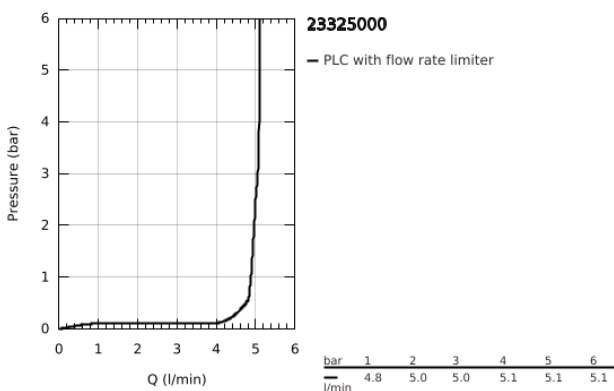

23 325 000 **EUROCOSMO SINGLE-LEVER BASIN MIXER 1/2"**
M-SIZE

PRODUCT DESCRIPTION

- Colour: chrome
- GROHE SilkMove 35 mm ceramic cartridge
- adjustable flow rate limiter
- GROHE LongLife finish
- GROHE EcoJoy - less water, perfect flow
- maximum flow rate (at 3 bar): 5 l/min
- GROHE FastFixation installation system
- pop-up waste set 1 1/4"
- flexible connection hoses

23 325 000 **EUROCOSMO SINGLE-LEVER BASIN MIXER 1/2"**
M-SIZE

SPARE PARTS, September 2012 – now

- 1: Lever (Spare part-nr. 46681000)
- 2: Cap (Spare part-nr. 46492000)
- 3: Screw coupling (Spare part-nr. 46460000)
- 4: Cartridge (Spare part-nr. 46374000)
- 5: Mousseur (Spare part-nr. 48159000)
- 6: Pop-up rod (Spare part-nr. 46739000)
- 7: Shank mounting kit (Spare part-nr. 46671000)
- 8: Waste set 1 1/4" (Spare part-nr. 28910000)
- 8.1: Plug (Spare part-nr. 07182000)
- 8.2: Eccentric rod (Spare part-nr. 07052000)
- 9: Temperature limiter (Spare part-nr. 46375000)*
- 10: Mounting wrench (Spare part-nr. 19017000)*
- 11: Socket Spanner (Spare part-nr. 19332000)*
- 12: Eccentric rod (Spare part-nr. 07341000)*