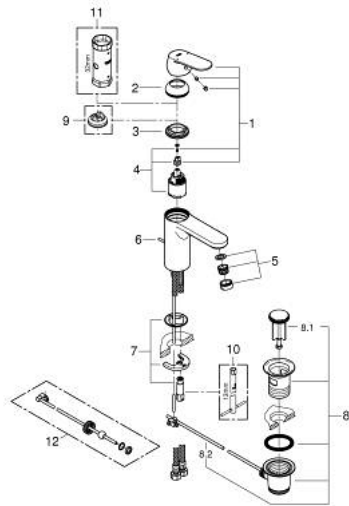

23 325 000 **EUROCOSMO SINGLE-LEVER BASIN MIXER 1/2"**
M-SIZE

PRODUCT DESCRIPTION

- Colour: chrome
- GROHE SilkMove 35 mm ceramic cartridge
- adjustable flow rate limiter
- GROHE LongLife finish
- GROHE EcoJoy - less water, perfect flow
- maximum flow rate (at 3 bar): 5 l/min
- GROHE FastFixation installation system
- pop-up waste set 1 1/4"
- flexible connection hoses

23 325 000 **EUROCOSMO SINGLE-LEVER BASIN MIXER 1/2"**
M-SIZE

SPARE PARTS, September 2012 – now

- 1: Lever (Spare part-nr. 46681000)
- 2: Cap (Spare part-nr. 46492000)
- 3: Screw coupling (Spare part-nr. 46460000)
- 4: Cartridge (Spare part-nr. 46374000)
- 5: Mousseur (Spare part-nr. 48159000)
- 6: Pop-up rod (Spare part-nr. 46739000)
- 7: Shank mounting kit (Spare part-nr. 46671000)
- 8: Waste set 1 1/4" (Spare part-nr. 28910000)
- 8.1: Plug (Spare part-nr. 07182000)
- 8.2: Eccentric rod (Spare part-nr. 07052000)
- 9: Temperature limiter (Spare part-nr. 46375000)*
- 10: Mounting wrench (Spare part-nr. 19017000)*
- 11: Socket Spanner (Spare part-nr. 19332000)*
- 12: Eccentric rod (Spare part-nr. 07341000)*