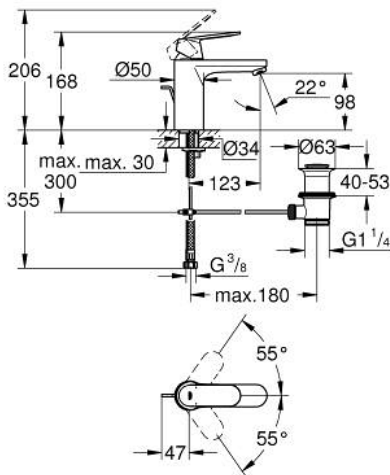

23 325 000 **EUROCOSMO SINGLE-LEVER BASIN MIXER 1/2"**
M-SIZE

PRODUCT DESCRIPTION

- Colour: chrome
- GROHE SilkMove 35 mm ceramic cartridge
- adjustable flow rate limiter
- GROHE LongLife finish
- GROHE EcoJoy - less water, perfect flow
- maximum flow rate (at 3 bar): 5 l/min
- GROHE FastFixation installation system
- pop-up waste set 1 1/4"
- flexible connection hoses

23 325 000 **EUROCOSMO SINGLE-LEVER BASIN MIXER 1/2"**
M-SIZE

SPARE PARTS, September 2012 – now

- 1: Lever (Spare part-nr. 46681000)
- 2: Cap (Spare part-nr. 46492000)
- 3: Screw coupling (Spare part-nr. 46460000)
- 4: Cartridge (Spare part-nr. 46374000)
- 5: Mousseur (Spare part-nr. 48159000)
- 6: Pop-up rod (Spare part-nr. 46739000)
- 7: Shank mounting kit (Spare part-nr. 46671000)
- 8: Waste set 1 1/4" (Spare part-nr. 28910000)
- 8.1: Plug (Spare part-nr. 07182000)
- 8.2: Eccentric rod (Spare part-nr. 07052000)
- 9: Temperature limiter (Spare part-nr. 46375000)*
- 10: Mounting wrench (Spare part-nr. 19017000)*
- 11: Socket Spanner (Spare part-nr. 19332000)*
- 12: Eccentric rod (Spare part-nr. 07341000)*