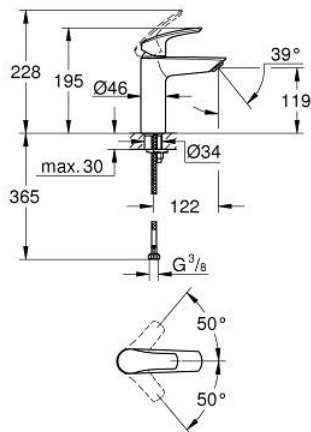

23 324 003 **EUROSMART SINGLE-LEVER BASIN MIXER 1/2"**
M-SIZE

PRODUCT DESCRIPTION

- Colour: chrome
- GROHE SilkMove 28 mm ceramic cartridge
- adjustable flow rate limiter
- with temperature limiter
- GROHE LongLife finish
- GROHE EcoJoy - less water, perfect flow
- maximum flow rate (at 3 bar): 5 l/min
- Protected Water Ways no contact of water with lead or nickel inside the tap
- GROHE FastFixation installation system
- smooth body
- flexible connection hoses

23 324 003 **EUROSMART SINGLE-LEVER BASIN MIXER 1/2"**
M-SIZE

SPARE PARTS, July 2019 – now

- 1: Lever (Spare part-nr. 48548000)
- 2: Cap (Spare part-nr. 46116000)
- 3: Cartridge (Spare part-nr. 48518000)
- 4: Mousseur (Spare part-nr. 48159000)
- 5: Shank mounting kit (Spare part-nr. 46645000)
- 6: Waste set with push-open plug (Spare part-nr. 65807000)*
- 7: Mounting wrench (Spare part-nr. 19017000)*