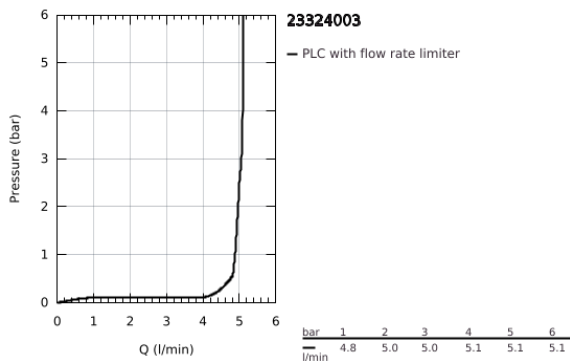

23 324 003 **EUROSMART SINGLE-LEVER BASIN MIXER 1/2"**
M-SIZE

PRODUCT DESCRIPTION

- Colour: chrome
- GROHE SilkMove 28 mm ceramic cartridge
- adjustable flow rate limiter
- with temperature limiter
- GROHE LongLife finish
- GROHE EcoJoy - less water, perfect flow
- maximum flow rate (at 3 bar): 5 l/min
- Protected Water Ways no contact of water with lead or nickel inside the tap
- GROHE FastFixation installation system
- smooth body
- flexible connection hoses

23 324 003 **EUROSMART SINGLE-LEVER BASIN MIXER 1/2"**
M-SIZE

SPARE PARTS, July 2019 – now

- 1: Lever (Spare part-nr. 48548000)
- 2: Cap (Spare part-nr. 46116000)
- 3: Cartridge (Spare part-nr. 48518000)
- 4: Mousseur (Spare part-nr. 48159000)
- 5: Shank mounting kit (Spare part-nr. 46645000)
- 6: Waste set with push-open plug (Spare part-nr. 65807000)*
- 7: Mounting wrench (Spare part-nr. 19017000)*