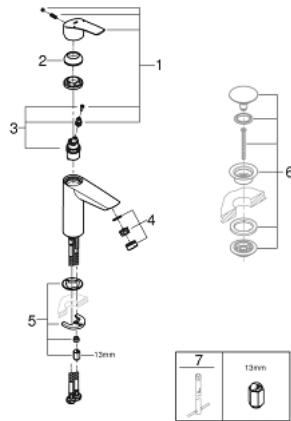

23 324 003 **EUROSMART SINGLE-LEVER BASIN MIXER 1/2"**
M-SIZE

PRODUCT DESCRIPTION

- Colour: chrome
- GROHE SilkMove 28 mm ceramic cartridge
- adjustable flow rate limiter
- with temperature limiter
- GROHE LongLife finish
- GROHE EcoJoy - less water, perfect flow
- maximum flow rate (at 3 bar): 5 l/min
- Protected Water Ways no contact of water with lead or nickel inside the tap
- GROHE FastFixation installation system
- smooth body
- flexible connection hoses

23 324 003 **EUROSMART SINGLE-LEVER BASIN MIXER 1/2"**
M-SIZE

SPARE PARTS, July 2019 – now

- 1: Lever (Spare part-nr. 48548000)
- 2: Cap (Spare part-nr. 46116000)
- 3: Cartridge (Spare part-nr. 48518000)
- 4: Mousseur (Spare part-nr. 48159000)
- 5: Shank mounting kit (Spare part-nr. 46645000)
- 6: Waste set with push-open plug (Spare part-nr. 65807000)*
- 7: Mounting wrench (Spare part-nr. 19017000)*