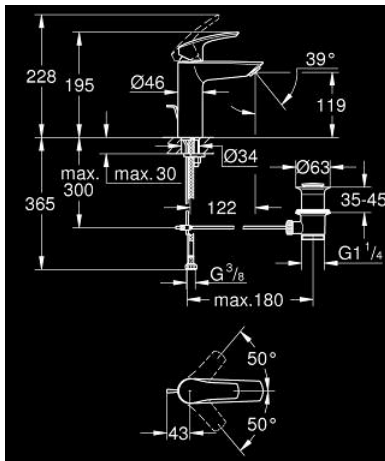

**23 322 30F EUROSMART SINGLE-LEVER BASIN MIXER 1/2"  
M-SIZE**

**PRODUCT DESCRIPTION**

- Colour: chrome
- GROHE SilkMove 28 mm ceramic cartridge
- adjustable flow rate limiter
- with temperature limiter
- GROHE LongLife finish
- GROHE EcoJoy - less water, perfect flow
- maximum flow rate (at 3 bar): 5 l/min
- Protected Water Ways no contact of water with lead or nickel inside the tap
- GROHE FastFixation installation system
- pop-up waste set 1 1/4"
- flexible connection hoses
- professional edition

## 23 322 30F EUROSMART SINGLE-LEVER BASIN MIXER 1/2" M-SIZE

### SPARE PARTS, July 2019 – now

- 1: Lever (Spare part-nr. 48548000)
  - 2: Cap (Spare part-nr. 46116000)
  - 3: Cartridge (Spare part-nr. 48518000)
  - 4: Lift rod (Spare part-nr. 65936PD0)
  - 5: flow control AUS (Spare part-nr. 42631000)
  - 6: Shank mounting kit (Spare part-nr. 46645000)
  - 7: Waste set 1 1/4" (Spare part-nr. 28910000)
  - 7.1: Plug (Spare part-nr. 07182000)
  - 7.2: Eccentric rod (Spare part-nr. 07052000)
  - 8: Mounting wrench (Spare part-nr. 19017000)\*
  - 9: Eccentric rod (Spare part-nr. 07341000)\*
  - 10: Base plate (Spare part-nr. 48165000)\*
- \* Optional accessories