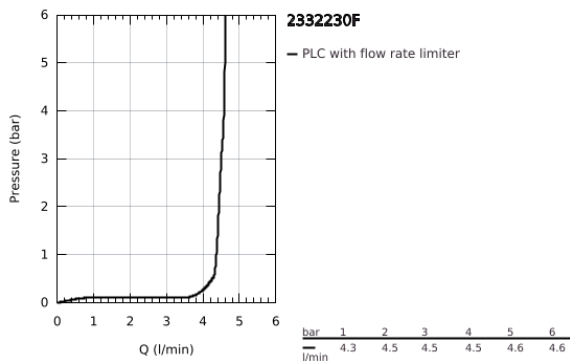

**23 322 30F EUROSMART SINGLE-LEVER BASIN MIXER 1/2"  
M-SIZE**

**PRODUCT DESCRIPTION**

- Colour: chrome
- GROHE SilkMove 28 mm ceramic cartridge
- adjustable flow rate limiter
- with temperature limiter
- GROHE LongLife finish
- GROHE EcoJoy - less water, perfect flow
- maximum flow rate (at 3 bar): 5 l/min
- Protected Water Ways no contact of water with lead or nickel inside the tap
- GROHE FastFixation installation system
- pop-up waste set 1 1/4"
- flexible connection hoses
- professional edition

## 23 322 30F EUROSMART SINGLE-LEVER BASIN MIXER 1/2" M-SIZE

### SPARE PARTS, July 2019 – now

- 1: Lever (Spare part-nr. 48548000)
  - 2: Cap (Spare part-nr. 46116000)
  - 3: Cartridge (Spare part-nr. 48518000)
  - 4: Lift rod (Spare part-nr. 65936PD0)
  - 5: flow control AUS (Spare part-nr. 42631000)
  - 6: Shank mounting kit (Spare part-nr. 46645000)
  - 7: Waste set 1 1/4" (Spare part-nr. 28910000)
  - 7.1: Plug (Spare part-nr. 07182000)
  - 7.2: Eccentric rod (Spare part-nr. 07052000)
  - 8: Mounting wrench (Spare part-nr. 19017000)\*
  - 9: Eccentric rod (Spare part-nr. 07341000)\*
  - 10: Base plate (Spare part-nr. 48165000)\*
- \* Optional accessories