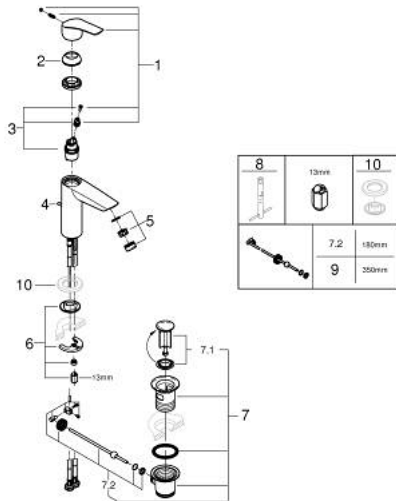

**23 322 30F EUROSMART SINGLE-LEVER BASIN MIXER 1/2"  
M-SIZE**

**PRODUCT DESCRIPTION**

- Colour: chrome
- GROHE SilkMove 28 mm ceramic cartridge
- adjustable flow rate limiter
- with temperature limiter
- GROHE LongLife finish
- GROHE EcoJoy - less water, perfect flow
- maximum flow rate (at 3 bar): 5 l/min
- Protected Water Ways no contact of water with lead or nickel inside the tap
- GROHE FastFixation installation system
- pop-up waste set 1 1/4"
- flexible connection hoses
- professional edition

## 23 322 30F EUROSMART SINGLE-LEVER BASIN MIXER 1/2" M-SIZE

### SPARE PARTS, July 2019 – now

- 1: Lever (Spare part-nr. 48548000)
  - 2: Cap (Spare part-nr. 46116000)
  - 3: Cartridge (Spare part-nr. 48518000)
  - 4: Lift rod (Spare part-nr. 65936PD0)
  - 5: flow control AUS (Spare part-nr. 42631000)
  - 6: Shank mounting kit (Spare part-nr. 46645000)
  - 7: Waste set 1 1/4" (Spare part-nr. 28910000)
  - 7.1: Plug (Spare part-nr. 07182000)
  - 7.2: Eccentric rod (Spare part-nr. 07052000)
  - 8: Mounting wrench (Spare part-nr. 19017000)\*
  - 9: Eccentric rod (Spare part-nr. 07341000)\*
  - 10: Base plate (Spare part-nr. 48165000)\*
- \* Optional accessories