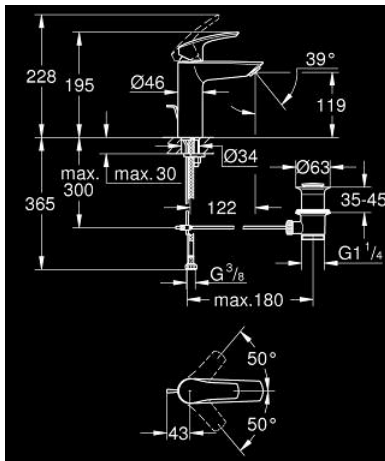

**23 322 30D EUROSART SINGLE-LEVER BASIN MIXER 1/2"
M-SIZE**

PRODUCT DESCRIPTION

- Colour: chrome
- GROHE SilkMove 28 mm ceramic cartridge
- adjustable flow rate limiter
- with temperature limiter
- GROHE LongLife finish
- GROHE EcoJoy - less water, perfect flow
- maximum flow rate (at 3 bar): 5 l/min
- Protected Water Ways no contact of water with lead or nickel inside the tap
- GROHE FastFixation installation system
- pop-up waste set 1 1/4"
- flexible connection hoses
- professional edition

23 322 30D EUROSART SINGLE-LEVER BASIN MIXER 1/2" M-SIZE

SPARE PARTS, July 2019 – now

- 1: Lever (Spare part-nr. 48548000)
 - 2: Cap (Spare part-nr. 46116000)
 - 3: Cartridge (Spare part-nr. 48518000)
 - 4: Lift rod (Spare part-nr. 65936PDD)
 - 5: flow control AUS (Spare part-nr. 42631000)
 - 6: Shank mounting kit (Spare part-nr. 46645000)
 - 7: Waste set 1 1/4" (Spare part-nr. 28910000)
 - 7.1: Plug (Spare part-nr. 07182000)
 - 7.2: Eccentric rod (Spare part-nr. 07052000)
 - 8: Mounting wrench (Spare part-nr. 19017000)*
 - 9: Eccentric rod (Spare part-nr. 07341000)*
 - 10: Base plate (Spare part-nr. 48165000)*
- * Optional accessories