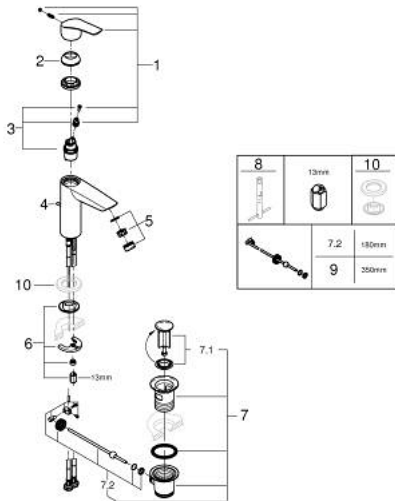

**23 322 30D EUROSART SINGLE-LEVER BASIN MIXER 1/2"
M-SIZE**

PRODUCT DESCRIPTION

- Colour: chrome
- GROHE SilkMove 28 mm ceramic cartridge
- adjustable flow rate limiter
- with temperature limiter
- GROHE LongLife finish
- GROHE EcoJoy - less water, perfect flow
- maximum flow rate (at 3 bar): 5 l/min
- Protected Water Ways no contact of water with lead or nickel inside the tap
- GROHE FastFixation installation system
- pop-up waste set 1 1/4"
- flexible connection hoses
- professional edition

23 322 30D EUROSART SINGLE-LEVER BASIN MIXER 1/2" M-SIZE

SPARE PARTS, July 2019 – now

- 1: Lever (Spare part-nr. 48548000)
 - 2: Cap (Spare part-nr. 46116000)
 - 3: Cartridge (Spare part-nr. 48518000)
 - 4: Lift rod (Spare part-nr. 65936PDD)
 - 5: flow control AUS (Spare part-nr. 42631000)
 - 6: Shank mounting kit (Spare part-nr. 46645000)
 - 7: Waste set 1 1/4" (Spare part-nr. 28910000)
 - 7.1: Plug (Spare part-nr. 07182000)
 - 7.2: Eccentric rod (Spare part-nr. 07052000)
 - 8: Mounting wrench (Spare part-nr. 19017000)*
 - 9: Eccentric rod (Spare part-nr. 07341000)*
 - 10: Base plate (Spare part-nr. 48165000)*
- * Optional accessories