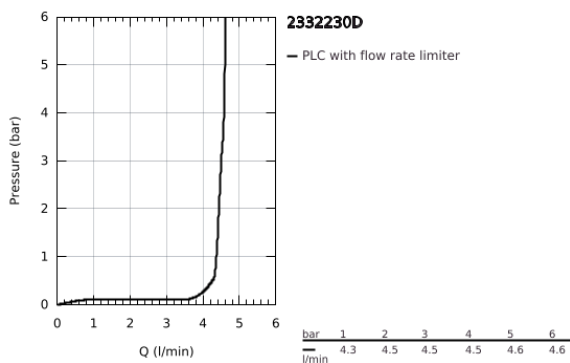

**23 322 30D EUROSART SINGLE-LEVER BASIN MIXER 1/2"
M-SIZE**

PRODUCT DESCRIPTION

- Colour: chrome
- GROHE SilkMove 28 mm ceramic cartridge
- adjustable flow rate limiter
- with temperature limiter
- GROHE LongLife finish
- GROHE EcoJoy - less water, perfect flow
- maximum flow rate (at 3 bar): 5 l/min
- Protected Water Ways no contact of water with lead or nickel inside the tap
- GROHE FastFixation installation system
- pop-up waste set 1 1/4"
- flexible connection hoses
- professional edition

23 322 30D EUROSART SINGLE-LEVER BASIN MIXER 1/2" M-SIZE

SPARE PARTS, July 2019 – now

- 1: Lever (Spare part-nr. 48548000)
 - 2: Cap (Spare part-nr. 46116000)
 - 3: Cartridge (Spare part-nr. 48518000)
 - 4: Lift rod (Spare part-nr. 65936PDD)
 - 5: flow control AUS (Spare part-nr. 42631000)
 - 6: Shank mounting kit (Spare part-nr. 46645000)
 - 7: Waste set 1 1/4" (Spare part-nr. 28910000)
 - 7.1: Plug (Spare part-nr. 07182000)
 - 7.2: Eccentric rod (Spare part-nr. 07052000)
 - 8: Mounting wrench (Spare part-nr. 19017000)*
 - 9: Eccentric rod (Spare part-nr. 07341000)*
 - 10: Base plate (Spare part-nr. 48165000)*
- * Optional accessories