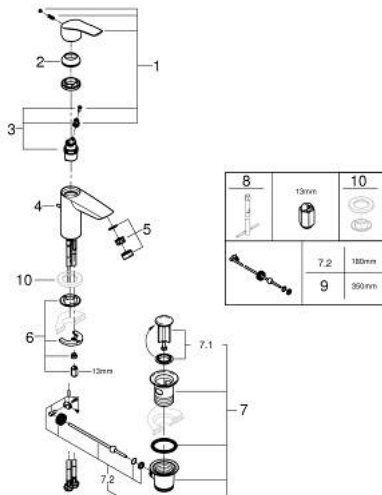

23 322 243 3 **EUROSMART SINGLE-LEVER BASIN MIXER 1/2"**
M-SIZE

PRODUCT DESCRIPTION

- Colour: matte black
- GROHE SilkMove 28 mm ceramic cartridge
- adjustable flow rate limiter
- with temperature limiter
- GROHE EcoJoy - less water, perfect flow
- maximum flow rate (at 3 bar): 5 l/min
- Protected Water Ways no contact of water with lead or nickel inside the tap
- GROHE FastFixation installation system
- pop-up waste set 1 1/4"
- flexible connection hoses

23 322 243 3 EUROSART SINGLE-LEVER BASIN MIXER 1/2" M-SIZE

SPARE PARTS, February 2023 – now

- 1: Lever (Spare part-nr. 485482430)
- 2: cap (Spare part-nr. 461162430)
- 3: Cartridge (Spare part-nr. 48518000)
- 4: lift rod (Spare part-nr. 659362430)
- 5: flow control (Spare part-nr. 1106372430)
- 6: Shank mounting kit (Spare part-nr. 46645000)
- 7: Waste set 1 1/4" (Spare part-nr. 289102430)
- 7.1: Plug (Spare part-nr. 071822430)
- 7.2: Eccentric rod (Spare part-nr. 07052000)
- 8: Mounting wrench (Spare part-nr. 19017000)*
- 9: Eccentric rod (Spare part-nr. 07341000)*
- * Optional accessories