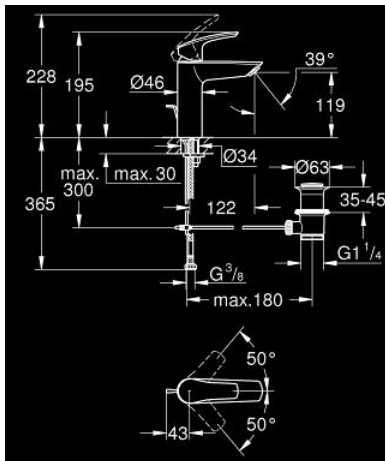

23 322 243 3 **EUROSMART SINGLE-LEVER BASIN MIXER 1/2"**
M-SIZE

PRODUCT DESCRIPTION

- Colour: matte black
- GROHE SilkMove 28 mm ceramic cartridge
- adjustable flow rate limiter
- with temperature limiter
- GROHE EcoJoy - less water, perfect flow
- maximum flow rate (at 3 bar): 5 l/min
- Protected Water Ways no contact of water with lead or nickel inside the tap
- GROHE FastFixation installation system
- pop-up waste set 1 1/4"
- flexible connection hoses

23 322 243 3 EUROSART SINGLE-LEVER BASIN MIXER 1/2" M-SIZE

SPARE PARTS, February 2023 – now

- 1: Lever (Spare part-nr. 485482430)
- 2: cap (Spare part-nr. 461162430)
- 3: Cartridge (Spare part-nr. 48518000)
- 4: lift rod (Spare part-nr. 659362430)
- 5: flow control (Spare part-nr. 1106372430)
- 6: Shank mounting kit (Spare part-nr. 46645000)
- 7: Waste set 1 1/4" (Spare part-nr. 289102430)
- 7.1: Plug (Spare part-nr. 071822430)
- 7.2: Eccentric rod (Spare part-nr. 07052000)
- 8: Mounting wrench (Spare part-nr. 19017000)*
- 9: Eccentric rod (Spare part-nr. 07341000)*
- * Optional accessories