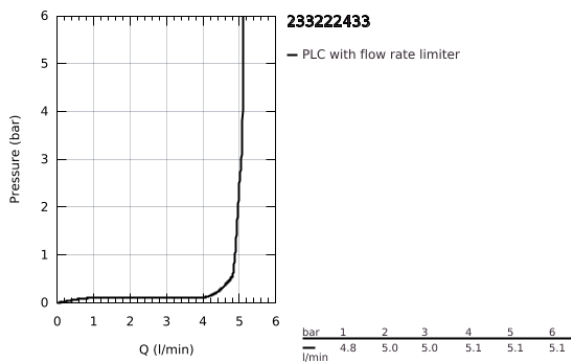

23 322 243 3 **EUROSMART SINGLE-LEVER BASIN MIXER 1/2"**
M-SIZE

PRODUCT DESCRIPTION

- Colour: matte black
- GROHE SilkMove 28 mm ceramic cartridge
- adjustable flow rate limiter
- with temperature limiter
- GROHE EcoJoy - less water, perfect flow
- maximum flow rate (at 3 bar): 5 l/min
- Protected Water Ways no contact of water with lead or nickel inside the tap
- GROHE FastFixation installation system
- pop-up waste set 1 1/4"
- flexible connection hoses

23 322 243 3 EUROSART SINGLE-LEVER BASIN MIXER 1/2" M-SIZE

SPARE PARTS, February 2023 – now

- 1: Lever (Spare part-nr. 485482430)
- 2: cap (Spare part-nr. 461162430)
- 3: Cartridge (Spare part-nr. 48518000)
- 4: lift rod (Spare part-nr. 659362430)
- 5: flow control (Spare part-nr. 1106372430)
- 6: Shank mounting kit (Spare part-nr. 46645000)
- 7: Waste set 1 1/4" (Spare part-nr. 289102430)
- 7.1: Plug (Spare part-nr. 071822430)
- 7.2: Eccentric rod (Spare part-nr. 07052000)
- 8: Mounting wrench (Spare part-nr. 19017000)*
- 9: Eccentric rod (Spare part-nr. 07341000)*
- * Optional accessories